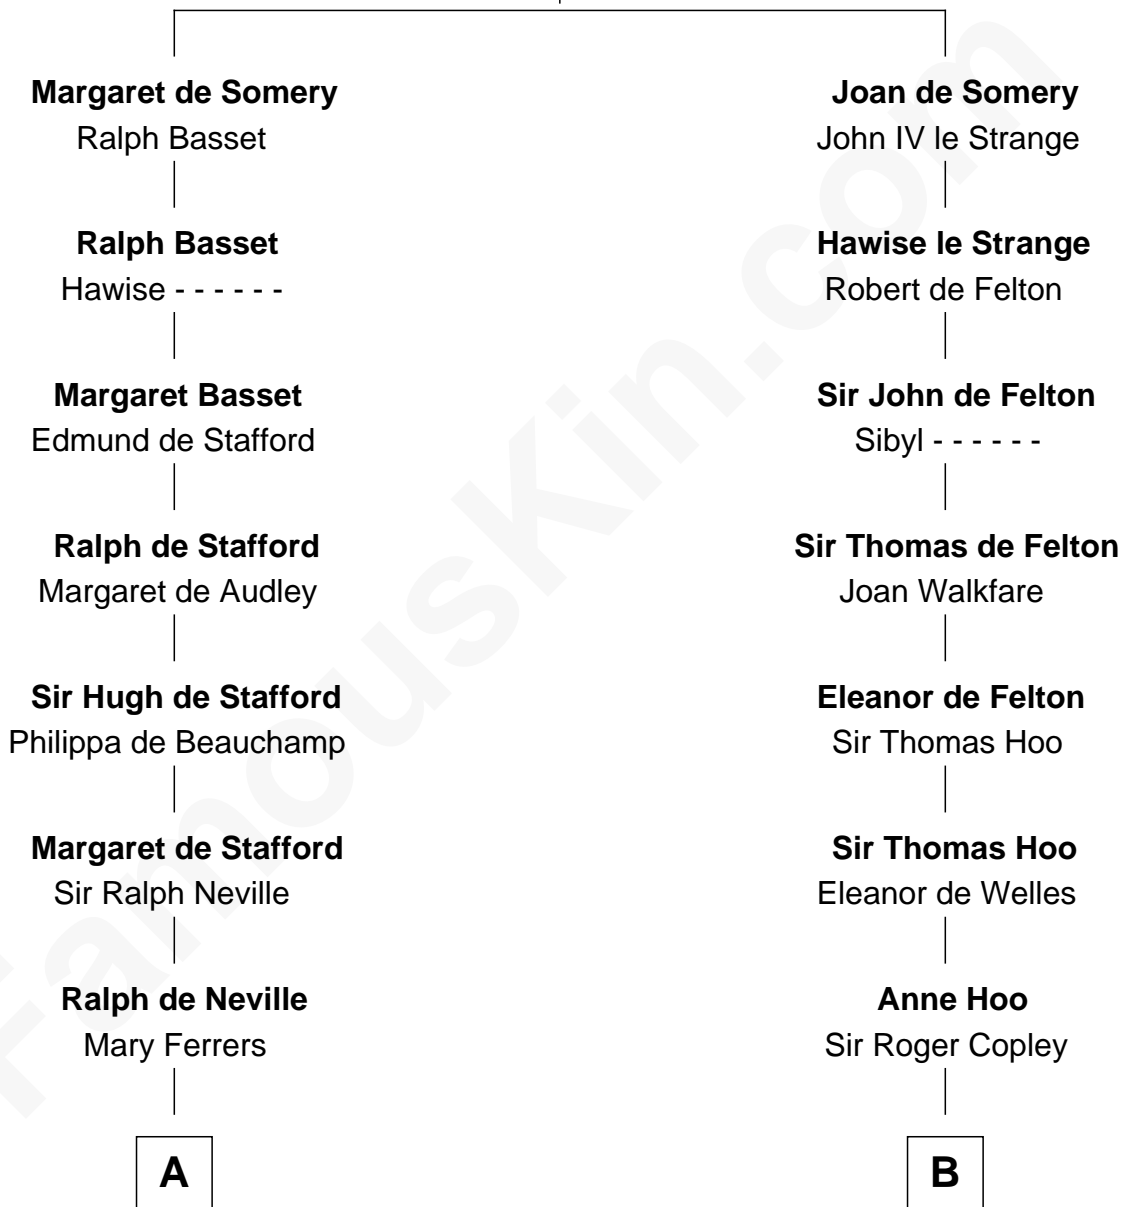

# FamousKin.com Relationship Chart of

**Harriet Martineau**

*Author of The Hour and the Man*

17th cousin 2 times removed of

**William C. C. Claiborne**

*1st Governor of Louisiana*

**Sir Roger de Somery**

Nichole d'Aubenev

**C**

—  
**Sarah Meadows**  
Dr. David Martineau

—  
**Thomas Martineau**  
Elizabeth Rankin

—  
**Harriet Martineau**  
*English Author, "The Hour and the Man"*

FamousKin.com