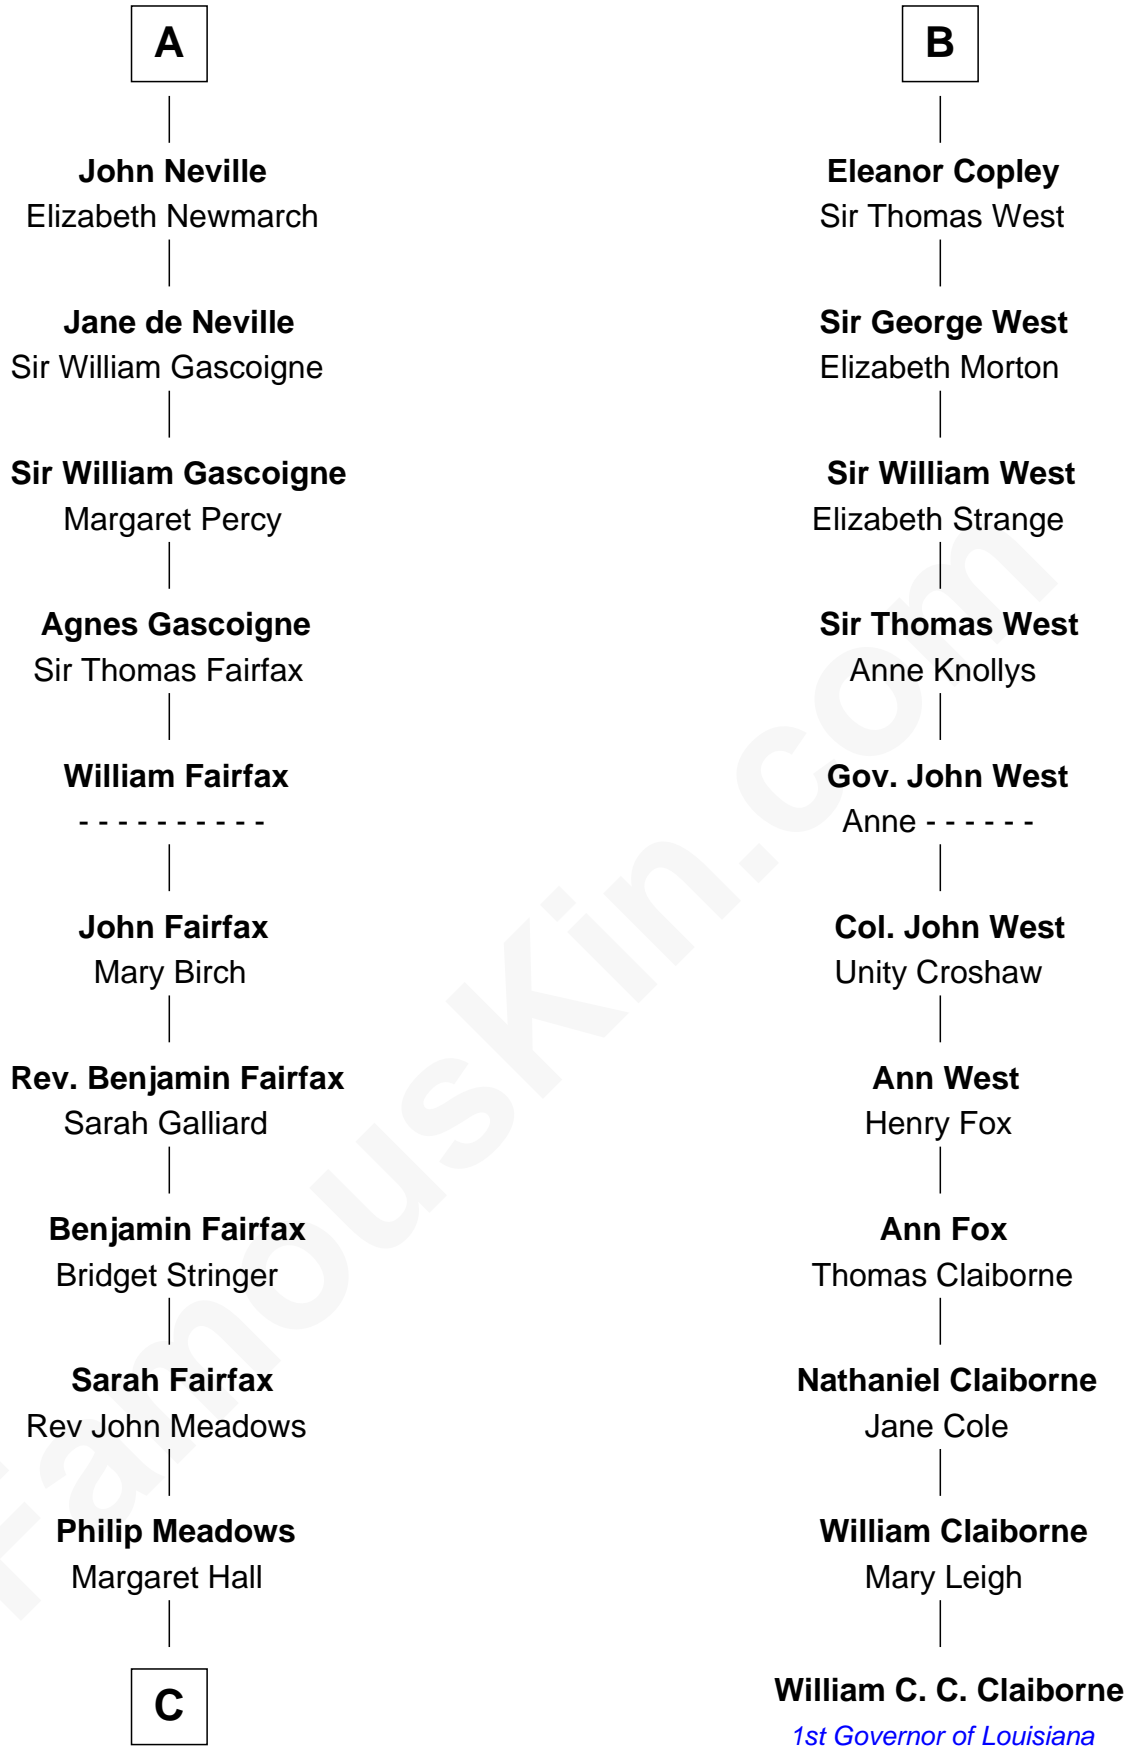

# FamousKin.com Relationship Chart of

**Harriet Martineau**

*Author of The Hour and the Man*

17th cousin 2 times removed of

**William C. C. Claiborne**

*1st Governor of Louisiana*

**Sir Roger de Somery**

Nichole d'Aubenev

**C**

—  
**Sarah Meadows**  
Dr. David Martineau

—  
**Thomas Martineau**  
Elizabeth Rankin

—  
**Harriet Martineau**  
*English Author, "The Hour and the Man"*

FamousKin.com