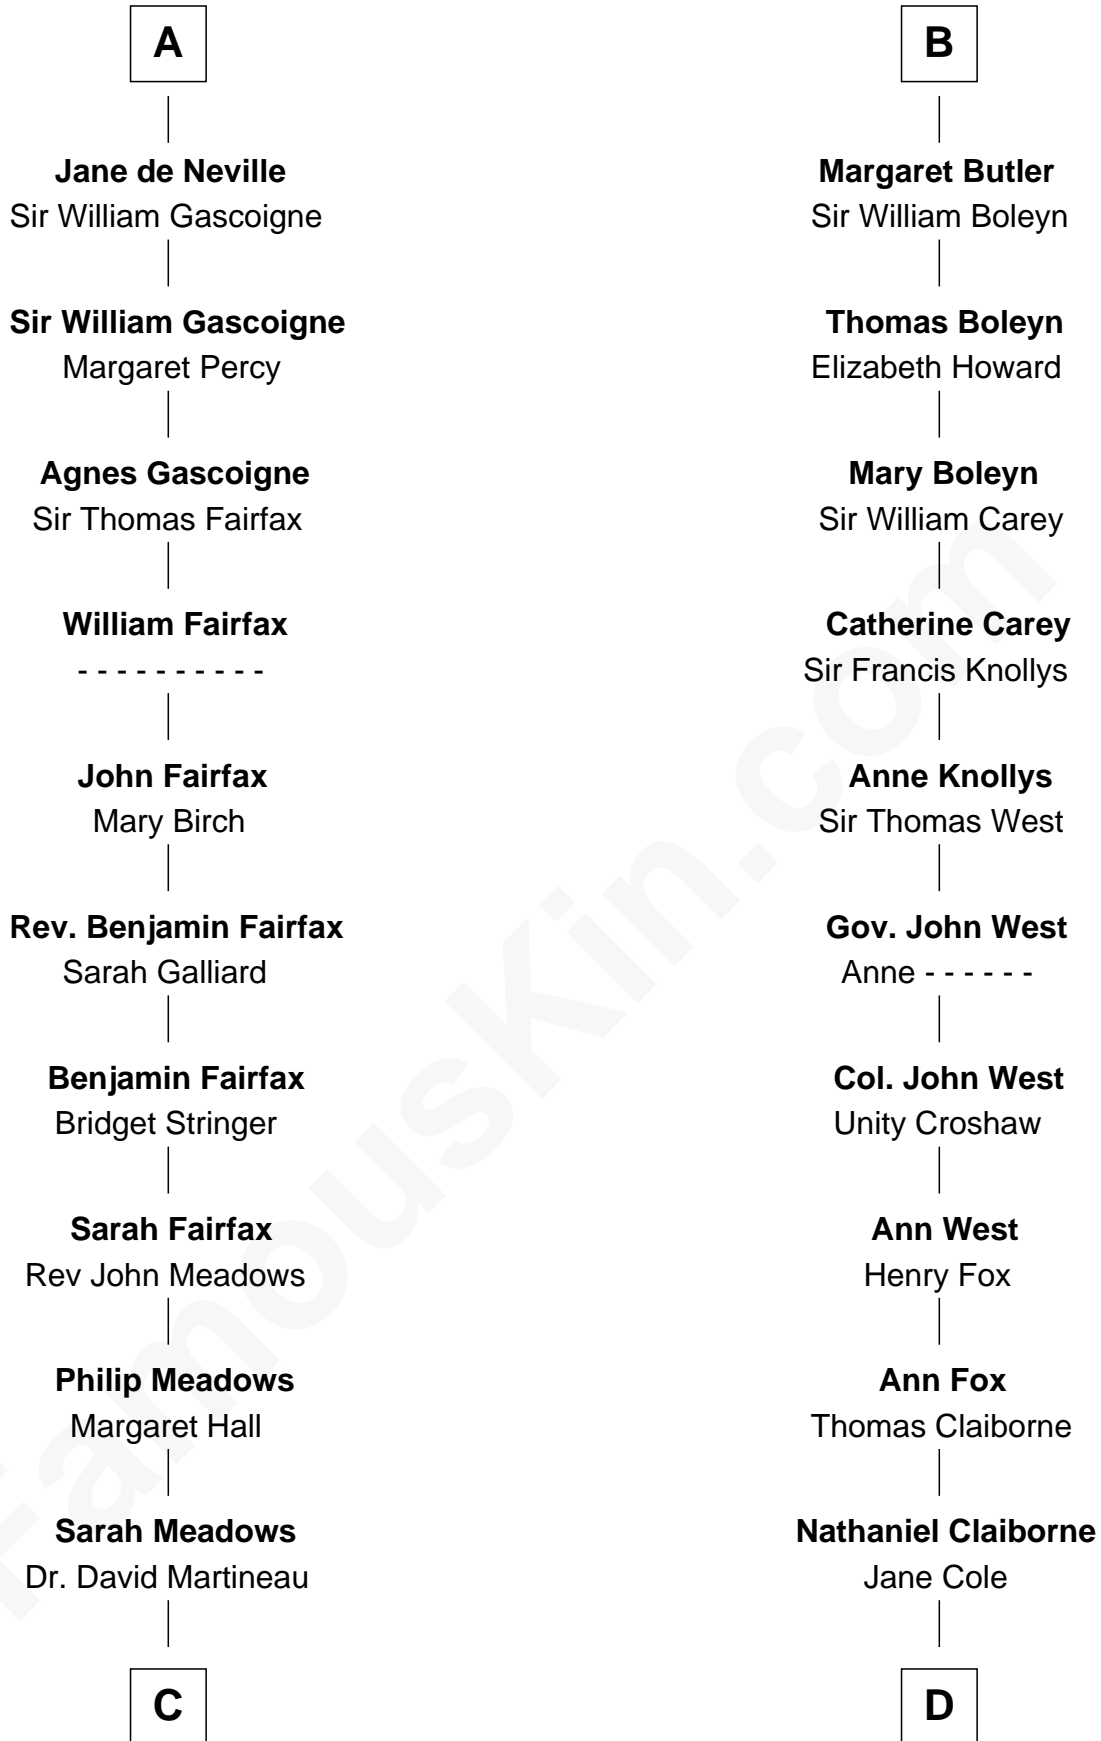

# FamousKin.com Relationship Chart of

**Harriet Martineau**

*Author of The Hour and the Man*

18th cousin of

**William C. C. Claiborne**

*1st Governor of Louisiana*

**Sir Humphrey de Bohun**

Eleanor de Braiose

**C**

**Thomas Martineau**

Elizabeth Rankin

**Harriet Martineau**

*English Author, "The Hour and the Man"*

**D**

**William Claiborne**

Mary Leigh

**William C. C. Claiborne**

*1st Governor of Louisiana*

FamousKin.com