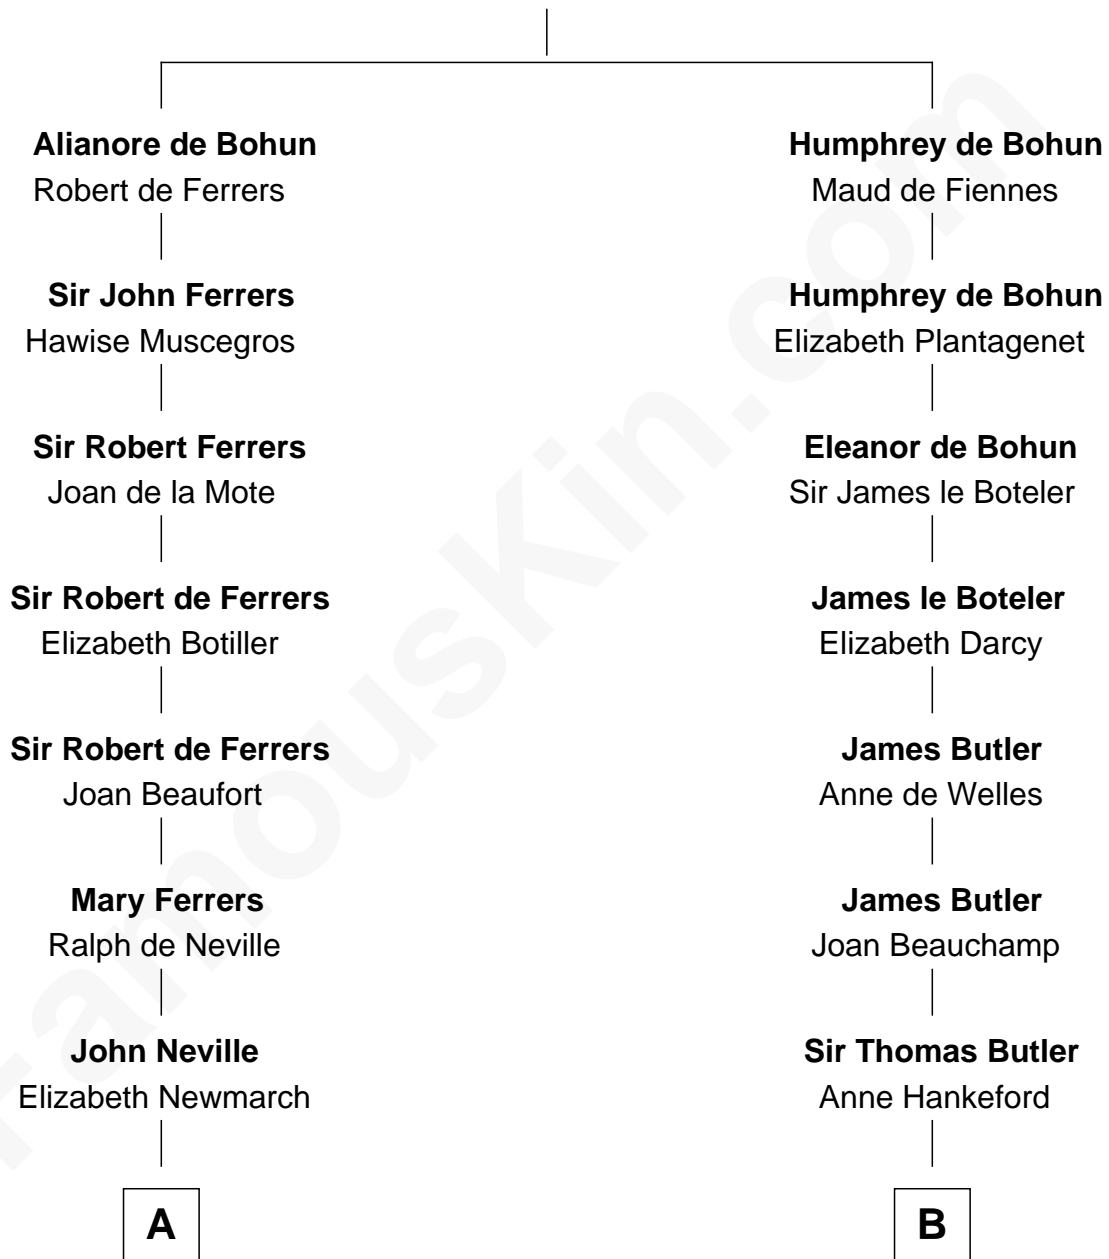

# FamousKin.com Relationship Chart of

**Harriet Martineau**

*Author of The Hour and the Man*

18th cousin of

**William C. C. Claiborne**

*1st Governor of Louisiana*

**Sir Humphrey de Bohun**

Eleanor de Braiose

**C**

**Thomas Martineau**

Elizabeth Rankin

**Harriet Martineau**

*English Author, "The Hour and the Man"*

**D**

**William Claiborne**

Mary Leigh

**William C. C. Claiborne**

*1st Governor of Louisiana*

FamousKin.com