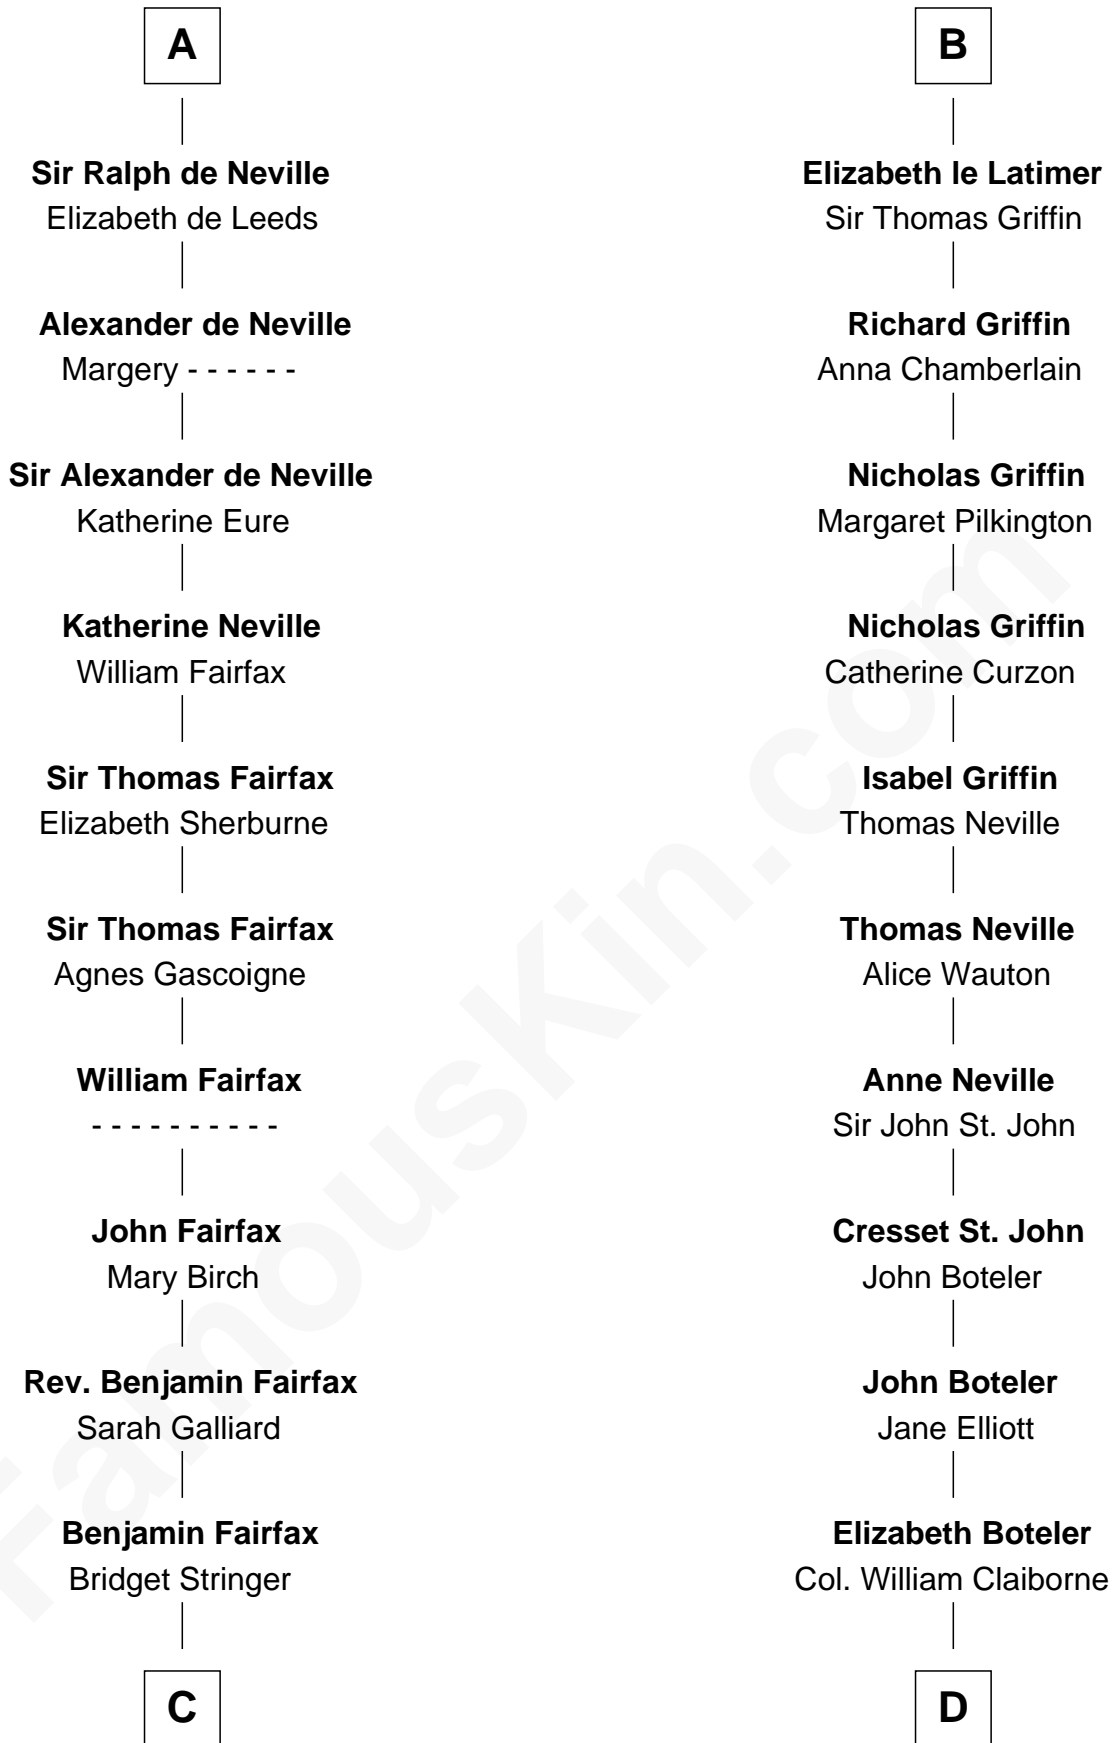

FamousKin.com Relationship Chart of

Harriet Martineau

Author of The Hour and the Man

21st cousin of

William C. C. Claiborne

1st Governor of Louisiana

C

Sarah Fairfax
Rev John Meadows