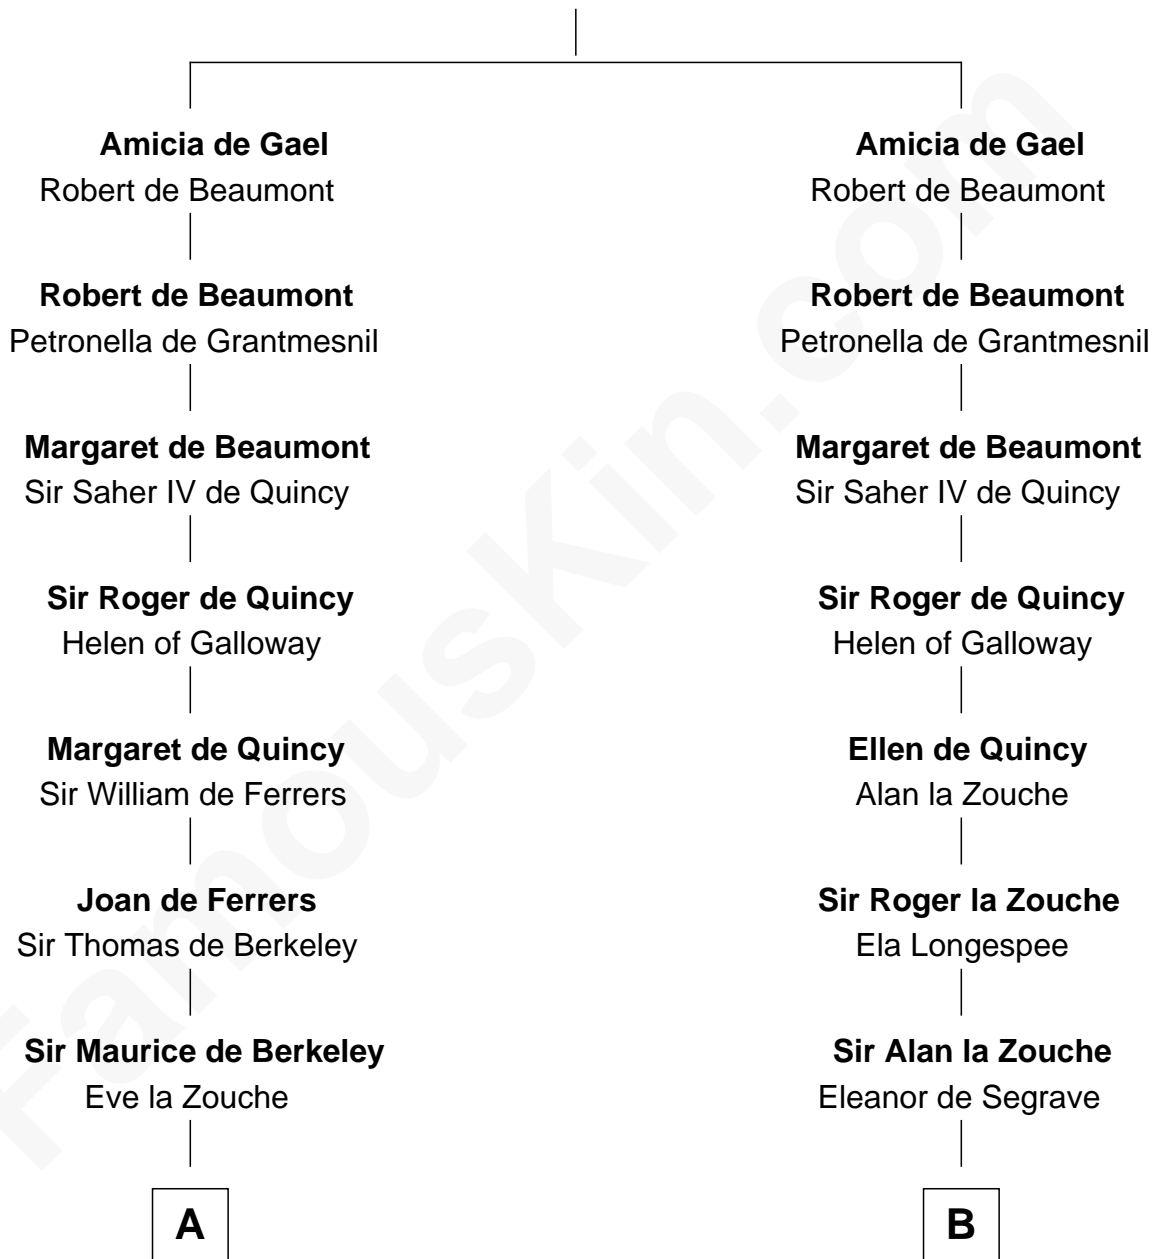

# FamousKin.com Relationship Chart of

**Harriet Martineau**

*Author of The Hour and the Man*

20th cousin 1 time removed of

**Patrick Henry**

*1st and 6th Governor of Virginia*

Ralph de Gael

**C**

**Sarah Fairfax**  
Rev John Meadows

**Philip Meadows**  
Margaret Hall

**Sarah Meadows**  
Dr. David Martineau

**Thomas Martineau**  
Elizabeth Rankin

**Harriet Martineau**  
*English Author, "The Hour and the Man"*

**D**

**William Robertson**  
Margaret Mitchell

**Jean Robertson**  
Alexander Henry

**John Henry**  
Mrs. Sarah Winston Syme

**Patrick Henry**  
*1st & 6th Gov. of Virginia*