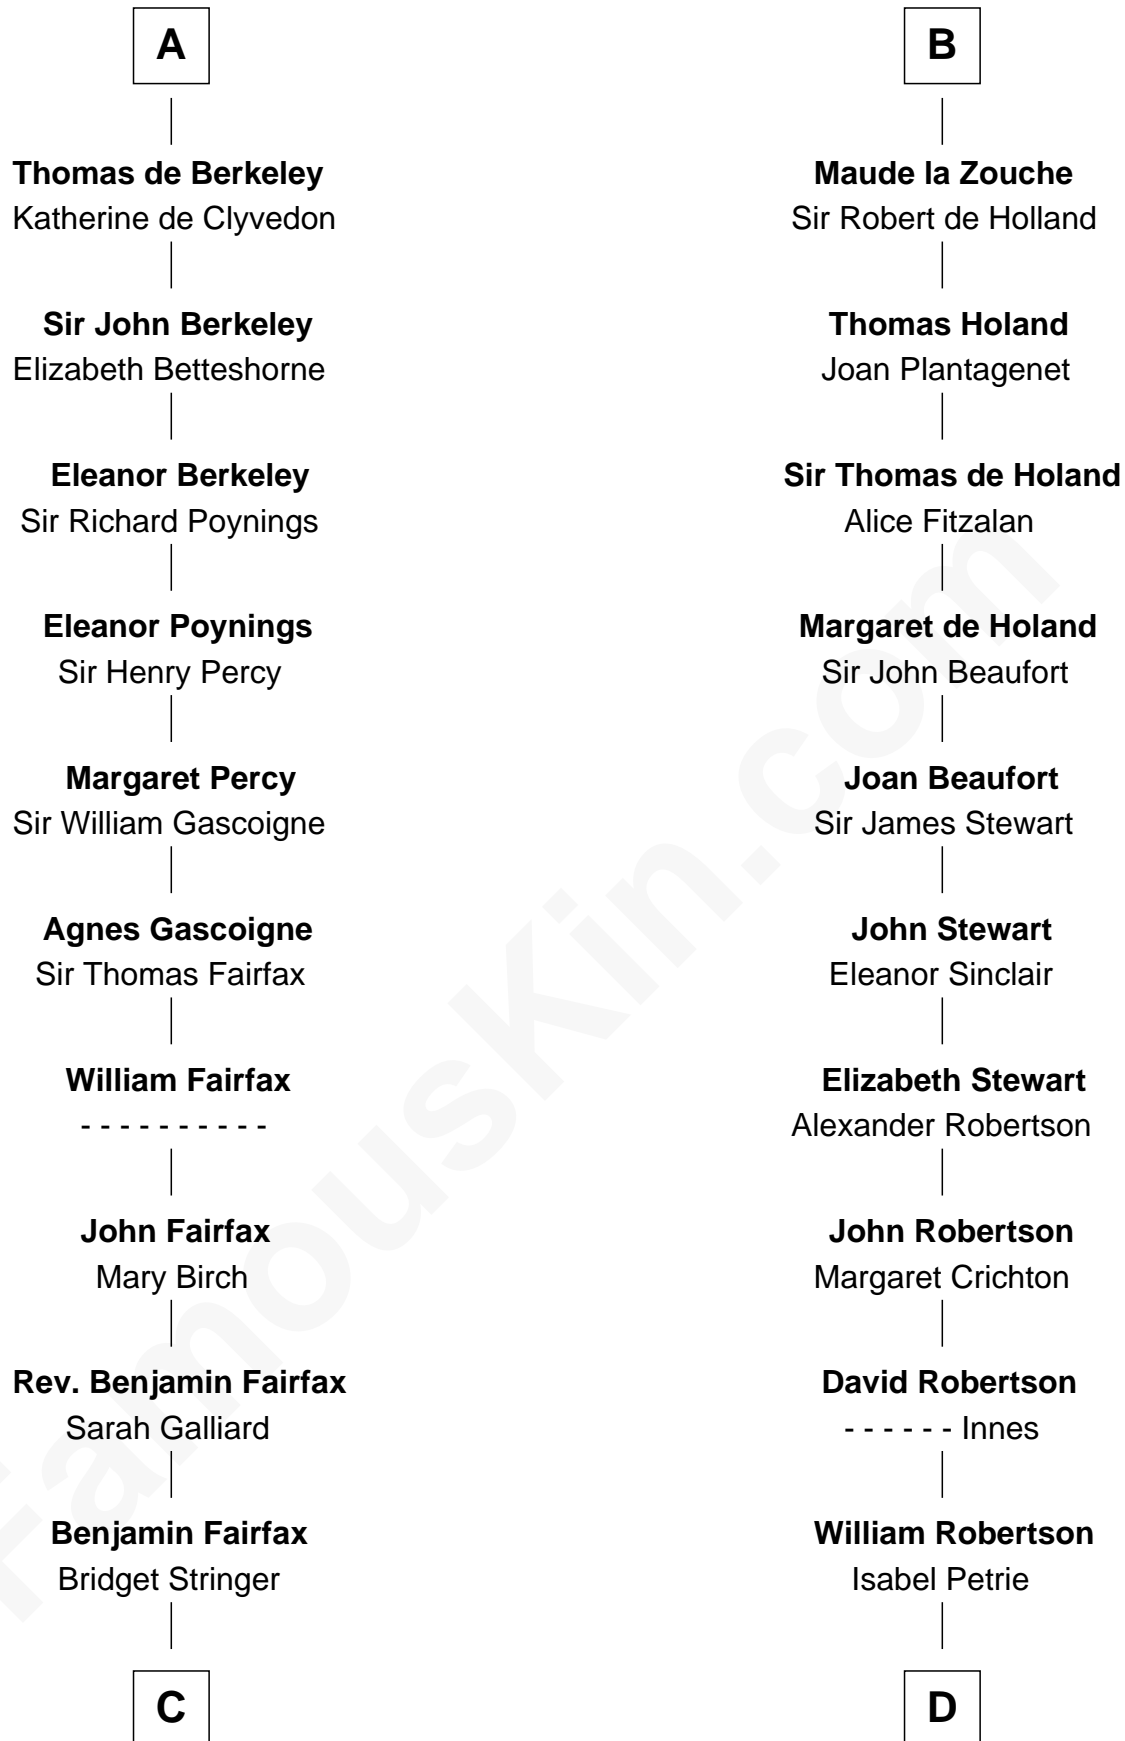

# FamousKin.com Relationship Chart of

**Harriet Martineau**

*Author of The Hour and the Man*

20th cousin 1 time removed of

**Patrick Henry**

*1st and 6th Governor of Virginia*

Ralph de Gael

**C**

**Sarah Fairfax**  
Rev John Meadows

**Philip Meadows**  
Margaret Hall

**Sarah Meadows**  
Dr. David Martineau

**Thomas Martineau**  
Elizabeth Rankin

**Harriet Martineau**  
*English Author, "The Hour and the Man"*

**D**

**William Robertson**  
Margaret Mitchell

**Jean Robertson**  
Alexander Henry

**John Henry**  
Mrs. Sarah Winston Syme

**Patrick Henry**  
*1st & 6th Gov. of Virginia*