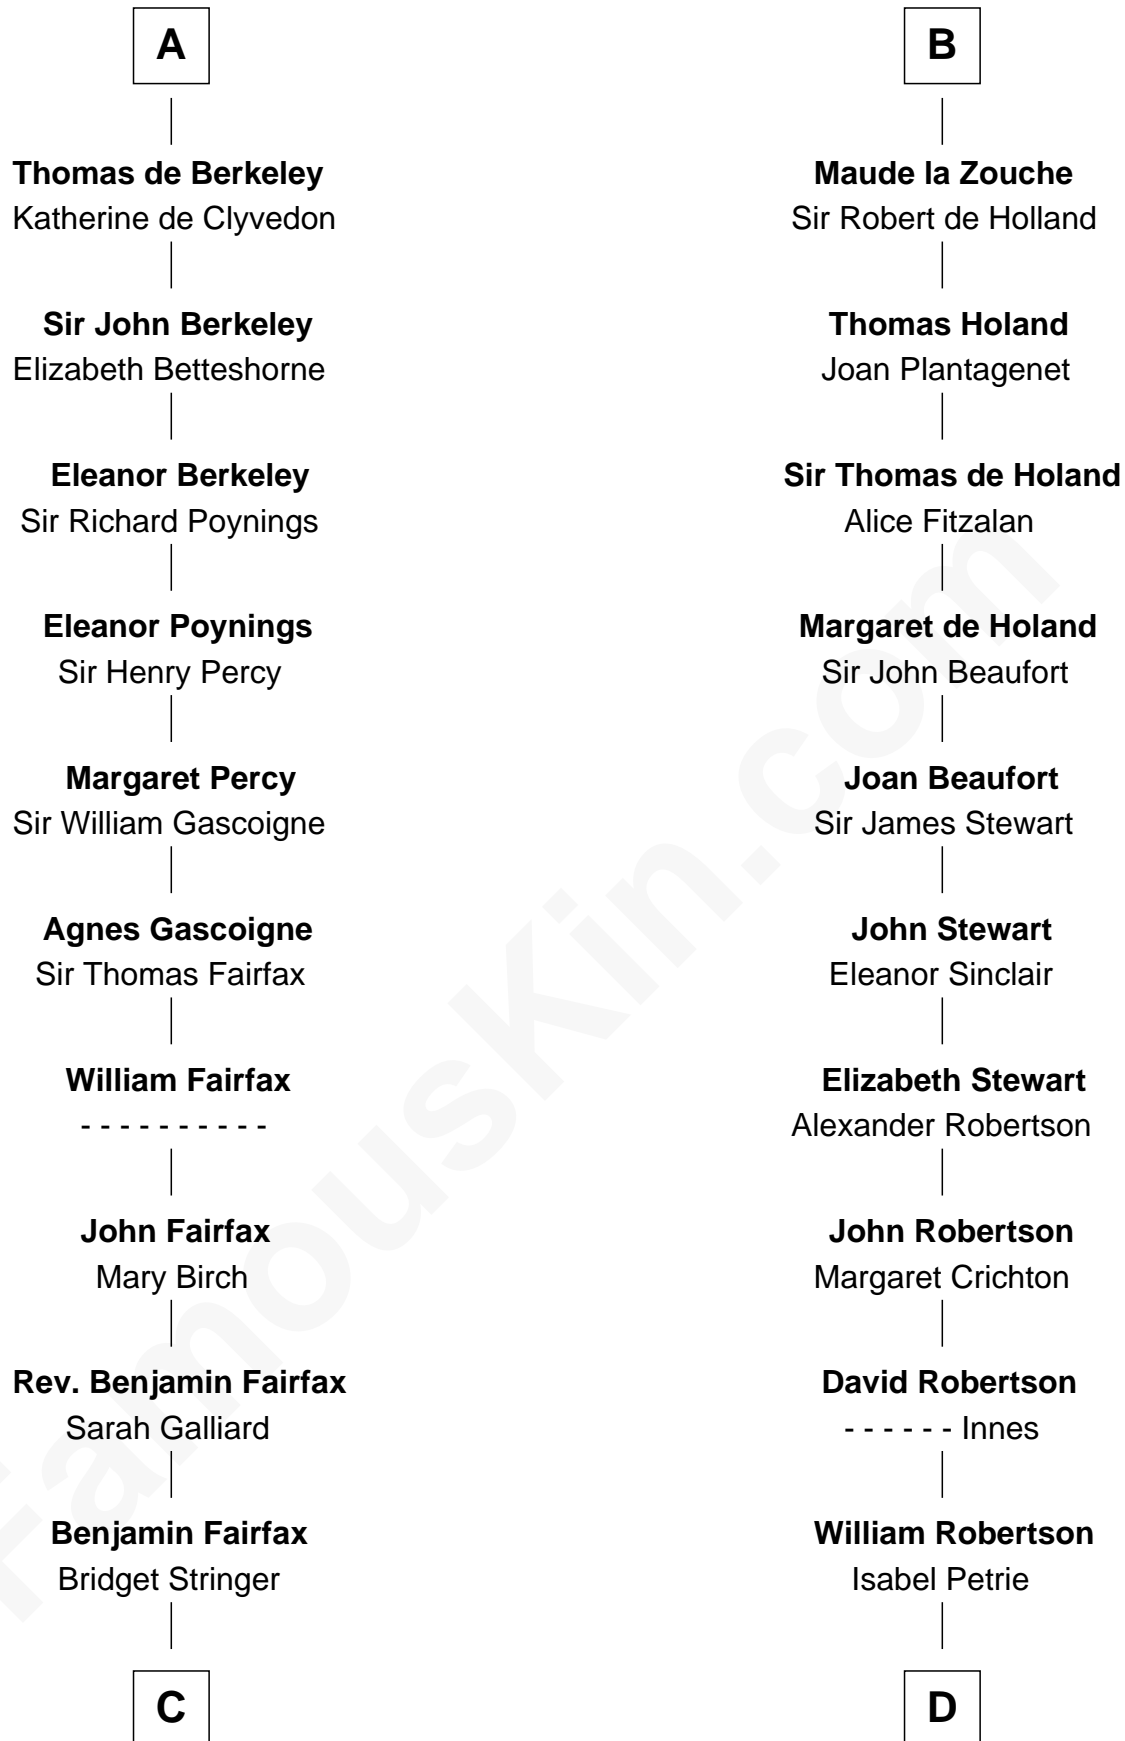

# FamousKin.com Relationship Chart of

**Harriet Martineau**

*Author of The Hour and the Man*

20th cousin 1 time removed of

**Patrick Henry**

*1st and 6th Governor of Virginia*

**Ivo de Grantmesnil**

Filia de Gant

**C**

**Sarah Fairfax**  
Rev John Meadows

**Philip Meadows**  
Margaret Hall

**Sarah Meadows**  
Dr. David Martineau

**Thomas Martineau**  
Elizabeth Rankin

**Harriet Martineau**  
*English Author, "The Hour and the Man"*

**D**

**William Robertson**  
Margaret Mitchell

**Jean Robertson**  
Alexander Henry

**John Henry**  
Mrs. Sarah Winston Syme

**Patrick Henry**  
*1st & 6th Gov. of Virginia*