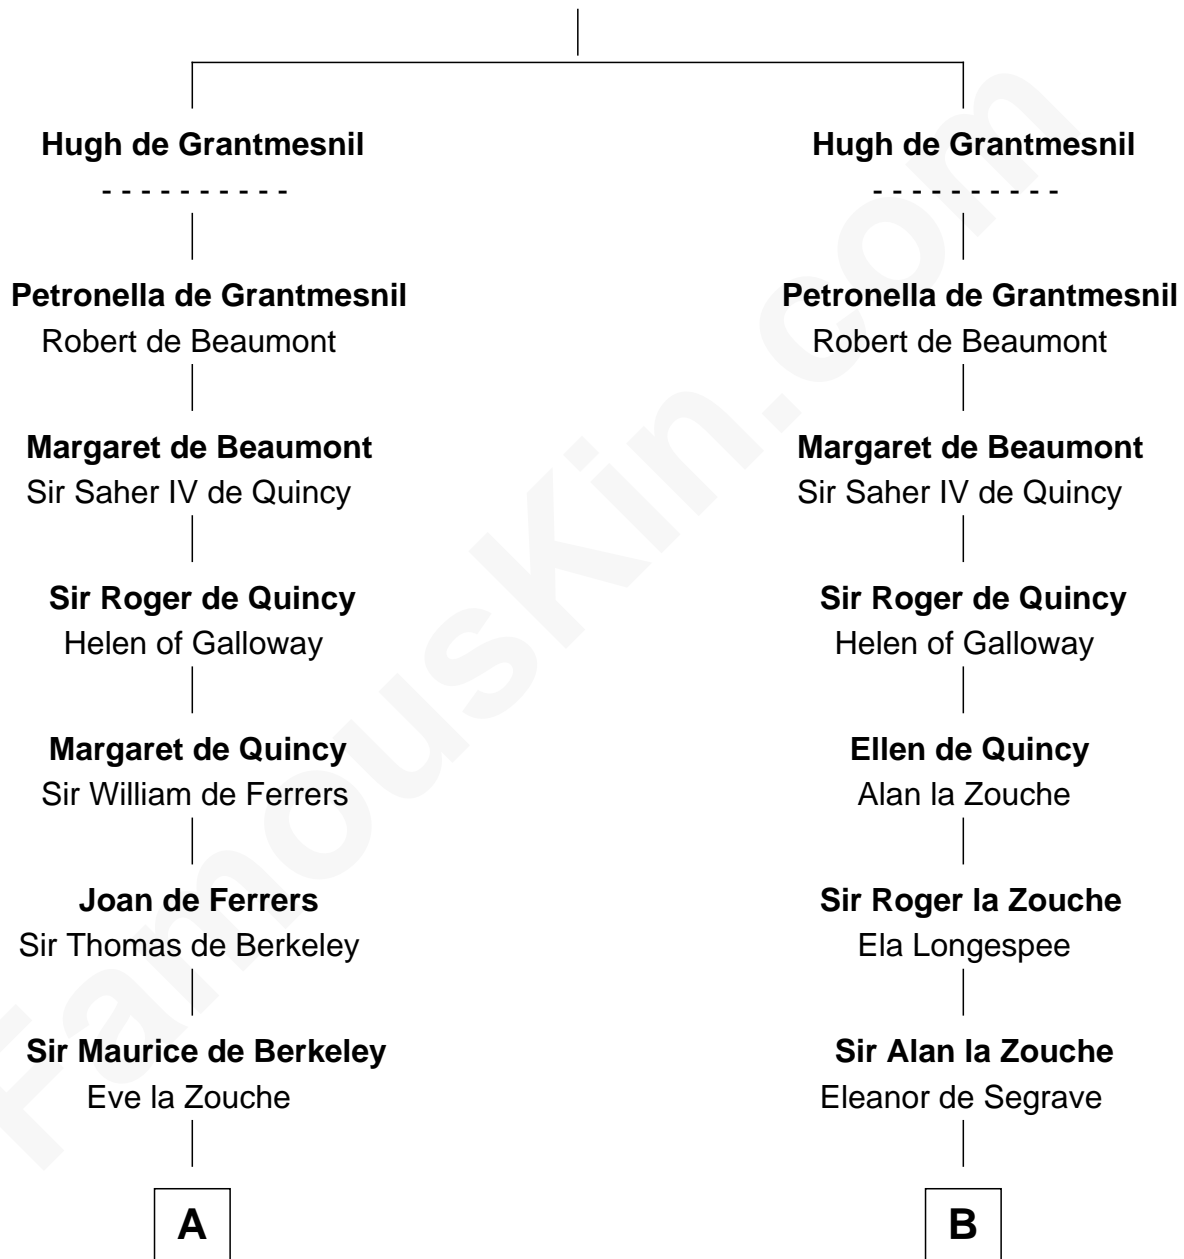

# FamousKin.com Relationship Chart of

**Harriet Martineau**

*Author of The Hour and the Man*

20th cousin 1 time removed of

**Patrick Henry**

*1st and 6th Governor of Virginia*

**Ivo de Grantmesnil**

Filia de Gant

**D**

**William Robertson**  
Margaret Mitchell

**Jean Robertson**  
Alexander Henry

**John Henry**  
Mrs. Sarah Winston Syme

**Patrick Henry**  
*1st & 6th Gov. of Virginia*