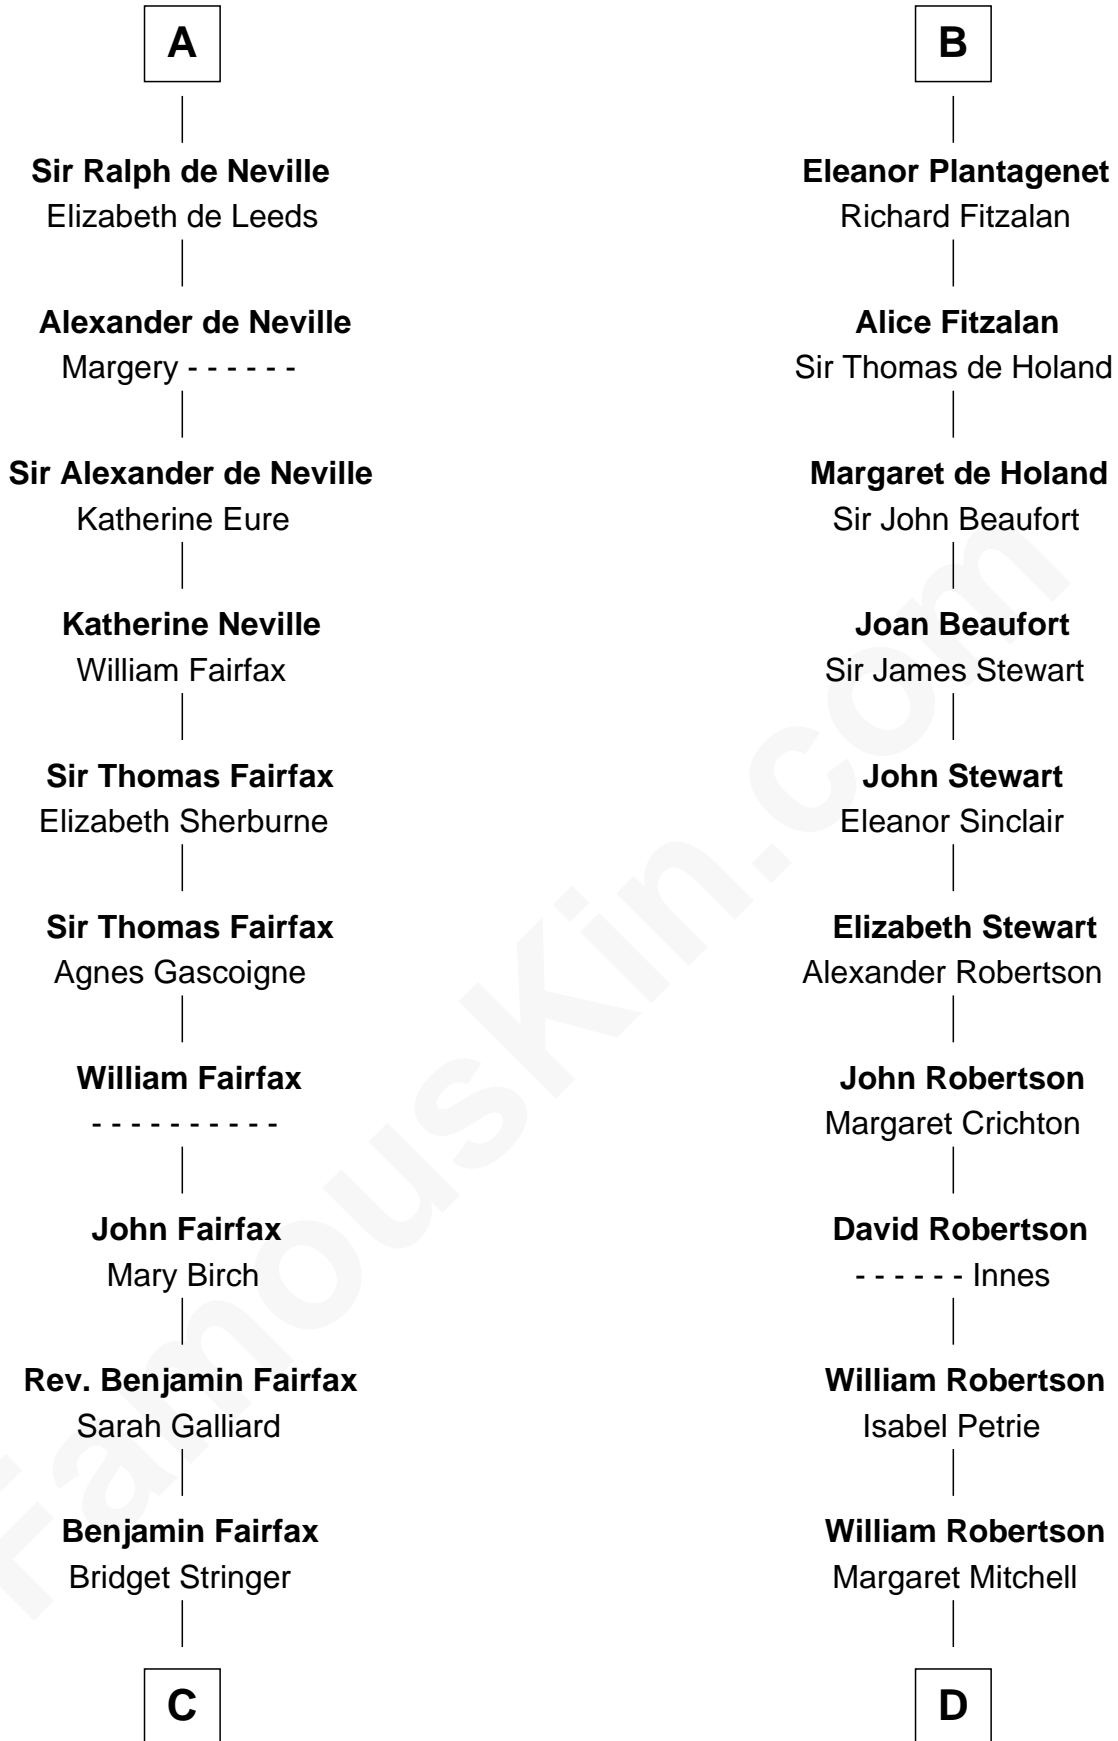

# FamousKin.com Relationship Chart of

**Harriet Martineau**

*Author of The Hour and the Man*

19th cousin 2 times removed of

**Patrick Henry**

*1st and 6th Governor of Virginia*

**C**

**Sarah Fairfax**  
Rev John Meadows

**Philip Meadows**  
Margaret Hall

**Sarah Meadows**  
Dr. David Martineau

**Thomas Martineau**  
Elizabeth Rankin

**Harriet Martineau**  
*English Author, "The Hour and the Man"*

**D**

**Jean Robertson**  
Alexander Henry