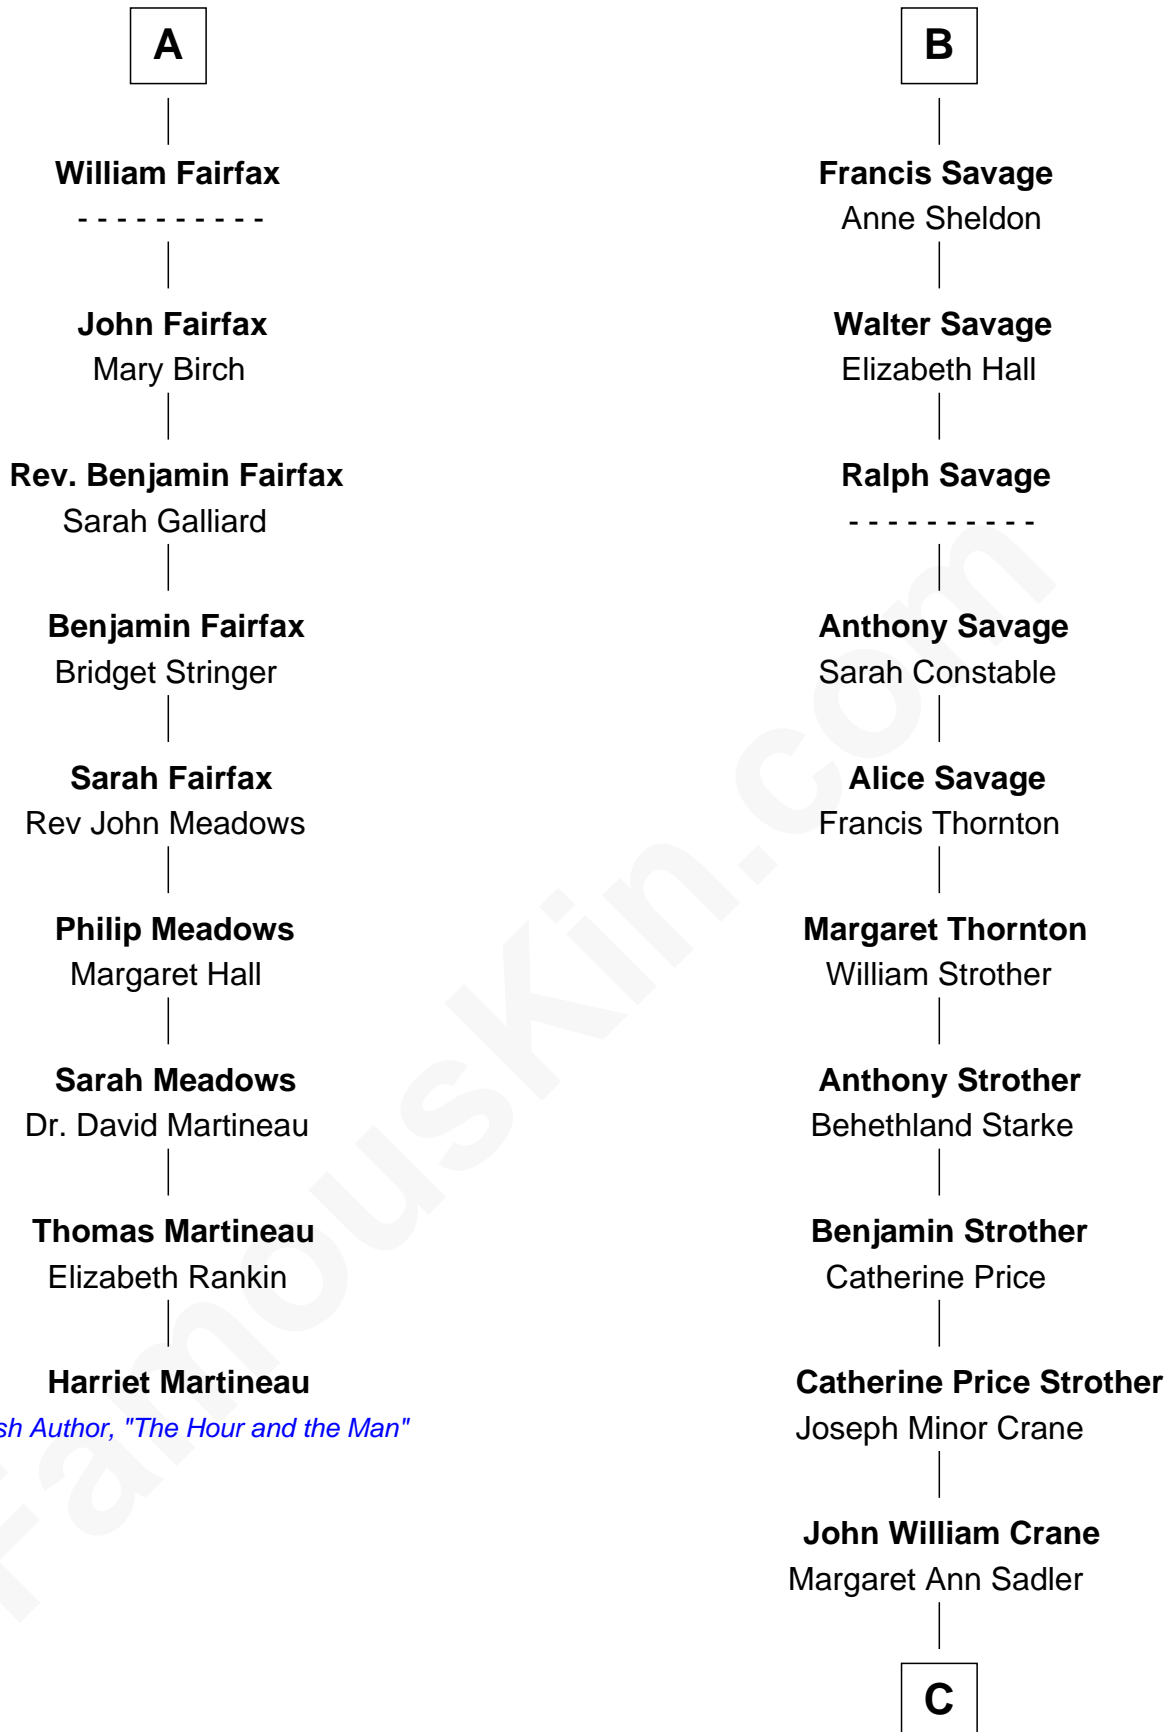

# FamousKin.com Relationship Chart of

**Harriet Martineau**

*Author of The Hour and the Man*

15th cousin 4 times removed of

**Randolph Scott**

*Movie Actor*

**Henry Plantagenet**

Maud de Chaworth

Richard Fitzalan

**Sir Richard Fitzalan**

Elizabeth de Bohun

**Elizabeth Fitzalan**

Sir Robert Goushill

**Joan Goushill**

Sir Thomas Stanley

**Katherine Stanley**

Sir John Savage

**Sir Christopher Savage**

Anne Stanley

**Sir Christopher Savage**

Anne Lygon

**B**

**C**

—  
**Joseph Minor Crane**