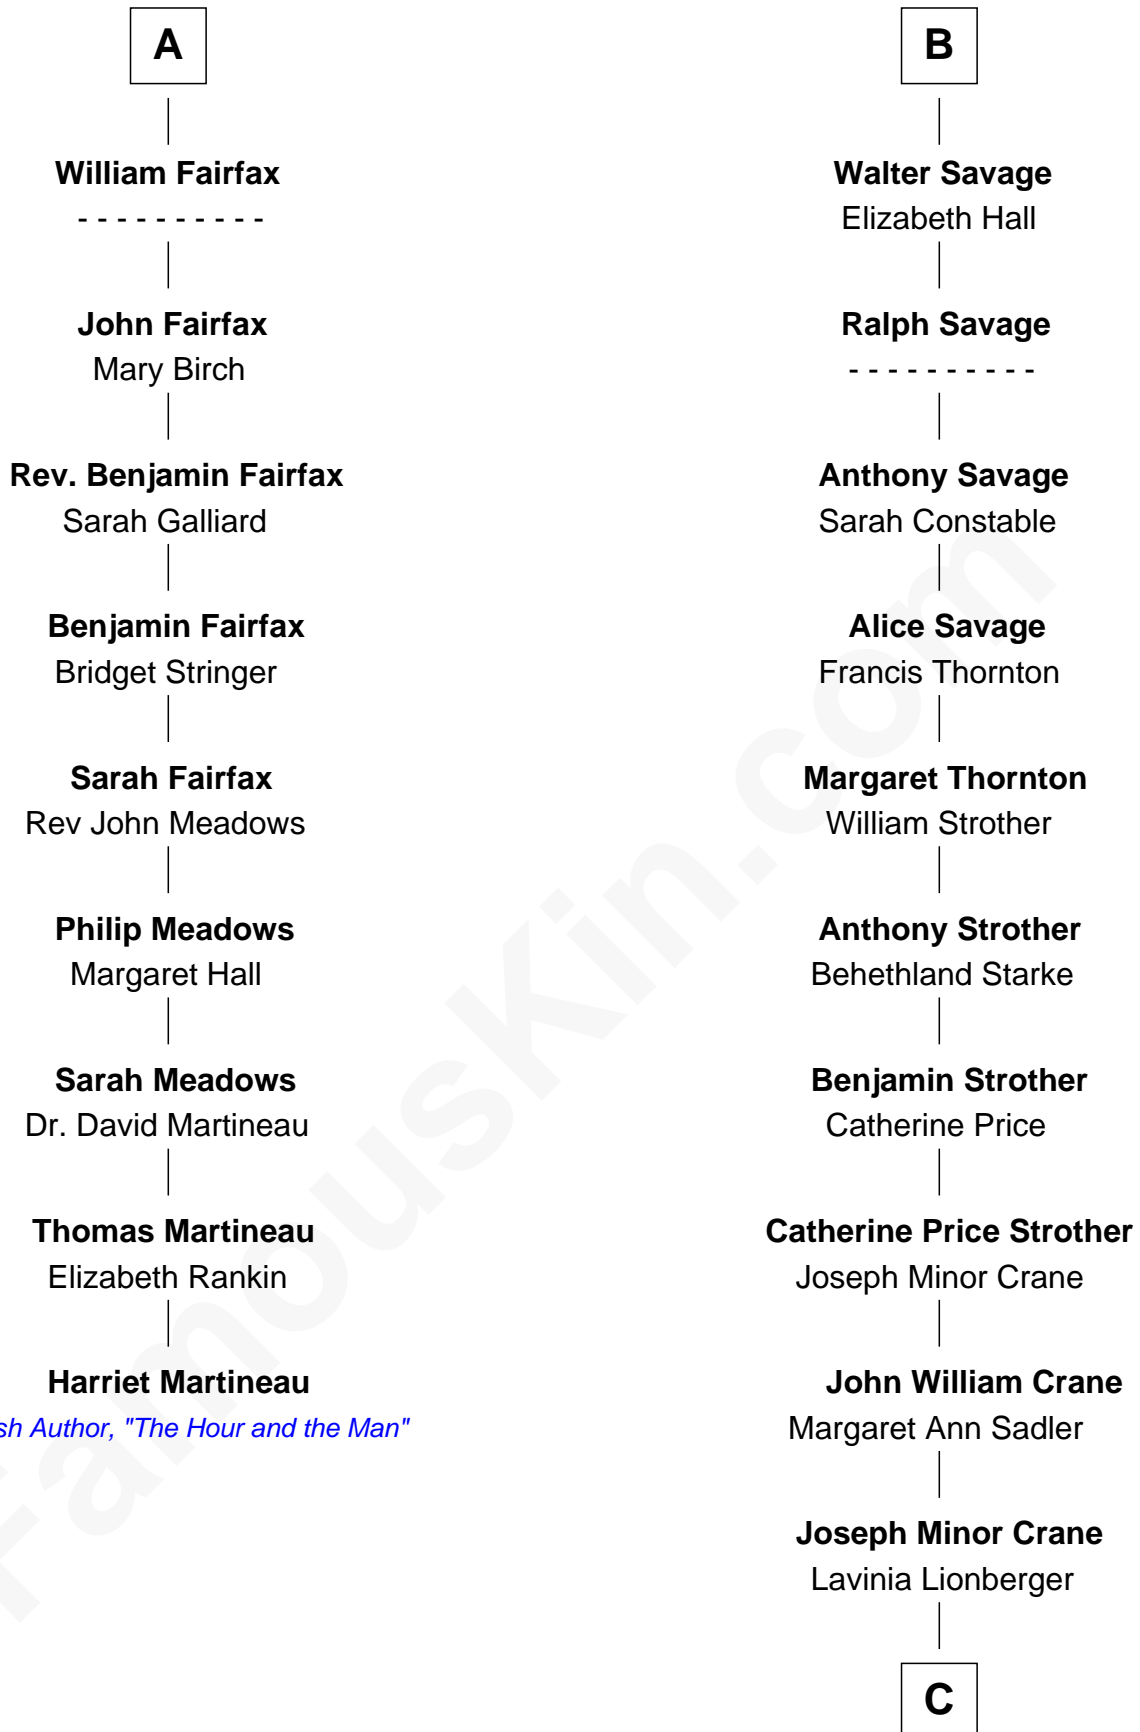

FamousKin.com Relationship Chart of

Harriet Martineau

Author of The Hour and the Man

15th cousin 3 times removed of

Randolph Scott

Movie Actor

Elizabeth de Badlesmere

with husband
Sir Edmund Mortimer

with husband
Sir William de Bohun

Sir Roger de Mortimer
Philippa de Montagu

Elizabeth de Bohun
Sir Richard Fitzalan

Edmund Mortimer
Philippa Plantagenet

Elizabeth Fitzalan
Sir Robert Goushill

Elizabeth Mortimer
Sir Henry Percy

Joan Goushill
Sir Thomas Stanley

Sir Henry Percy
Eleanor Neville

Katherine Stanley
Sir John Savage

Sir Henry Percy
Eleanor Poynings

Sir Christopher Savage
Anne Stanley

Margaret Percy
Sir William Gascoigne

Sir Christopher Savage
Anne Lygon

Agnes Gascoigne
Sir Thomas Fairfax

Francis Savage
Anne Sheldon

A

B

C

Lucy Lionberger Crane

George Grant Scott

Randolph Scott