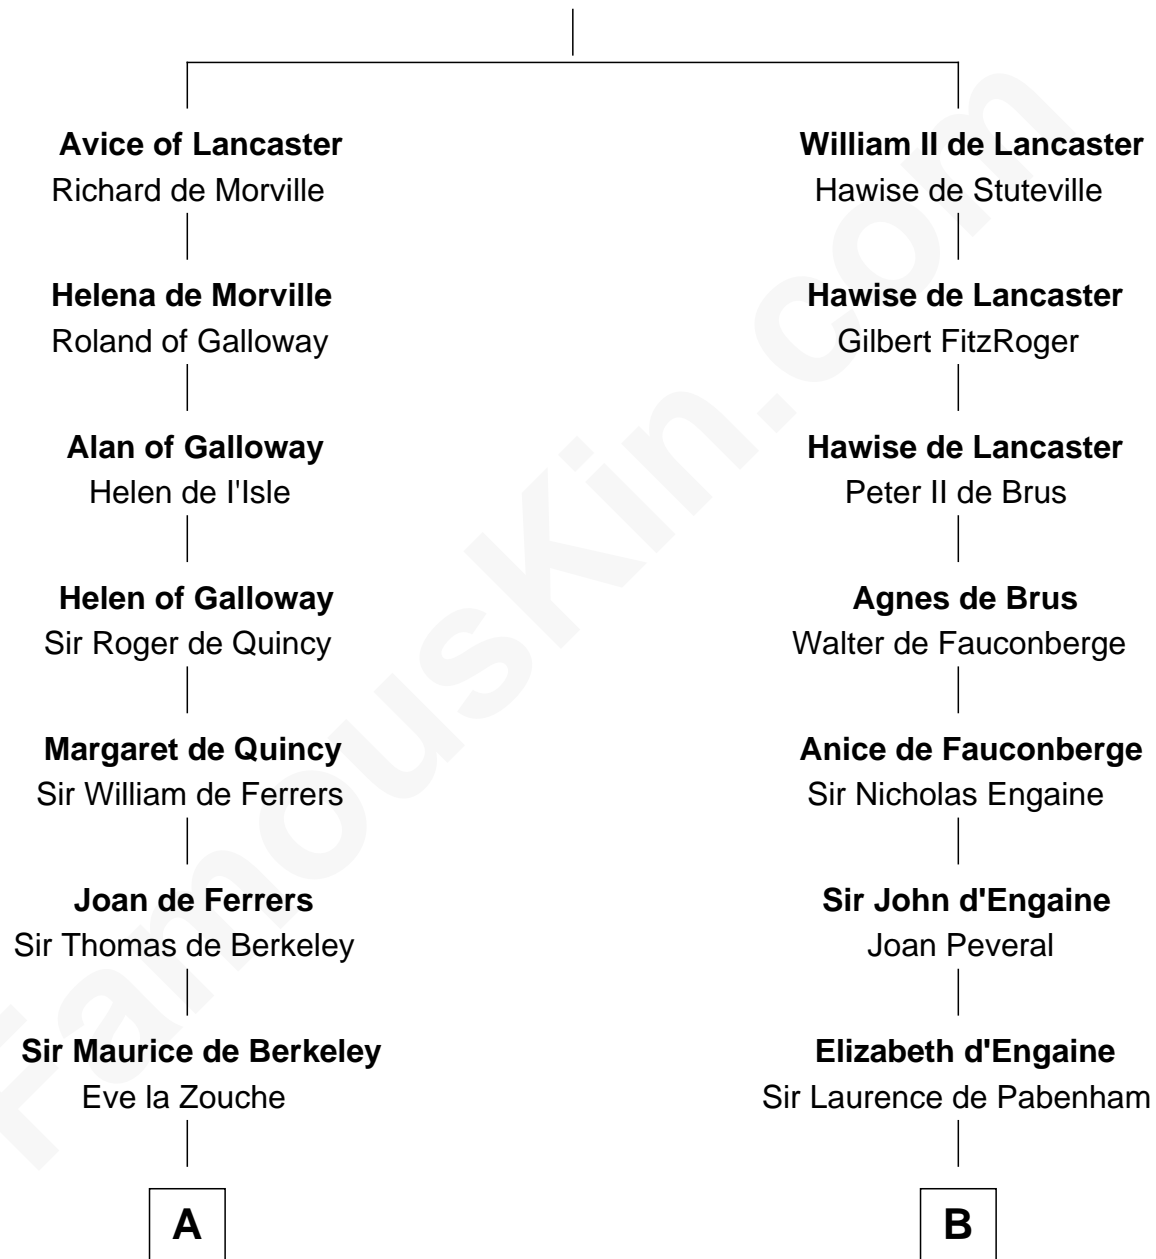

# FamousKin.com Relationship Chart of

**Harriet Martineau**

*Author of The Hour and the Man*

21st cousin of

**Julia (Ward) Howe**

*Author of "The Battle Hymn of the Republic"*

**William I de Lancaster**  
Gundred de Warenne

**C**

**Sarah Fairfax**  
Rev John Meadows

**Philip Meadows**  
Margaret Hall

**Sarah Meadows**  
Dr. David Martineau

**Thomas Martineau**  
Elizabeth Rankin

**Harriet Martineau**  
*English Author, "The Hour and the Man"*

**D**

**Deborah Greene**  
Simon Ray

**Anna Ray**  
Samuel Ward

**Samuel Ward**  
Phebe Greene

**Samuel Ward**  
Julia Rush Cutler

**Julia (Ward) Howe**  
*American Poet*