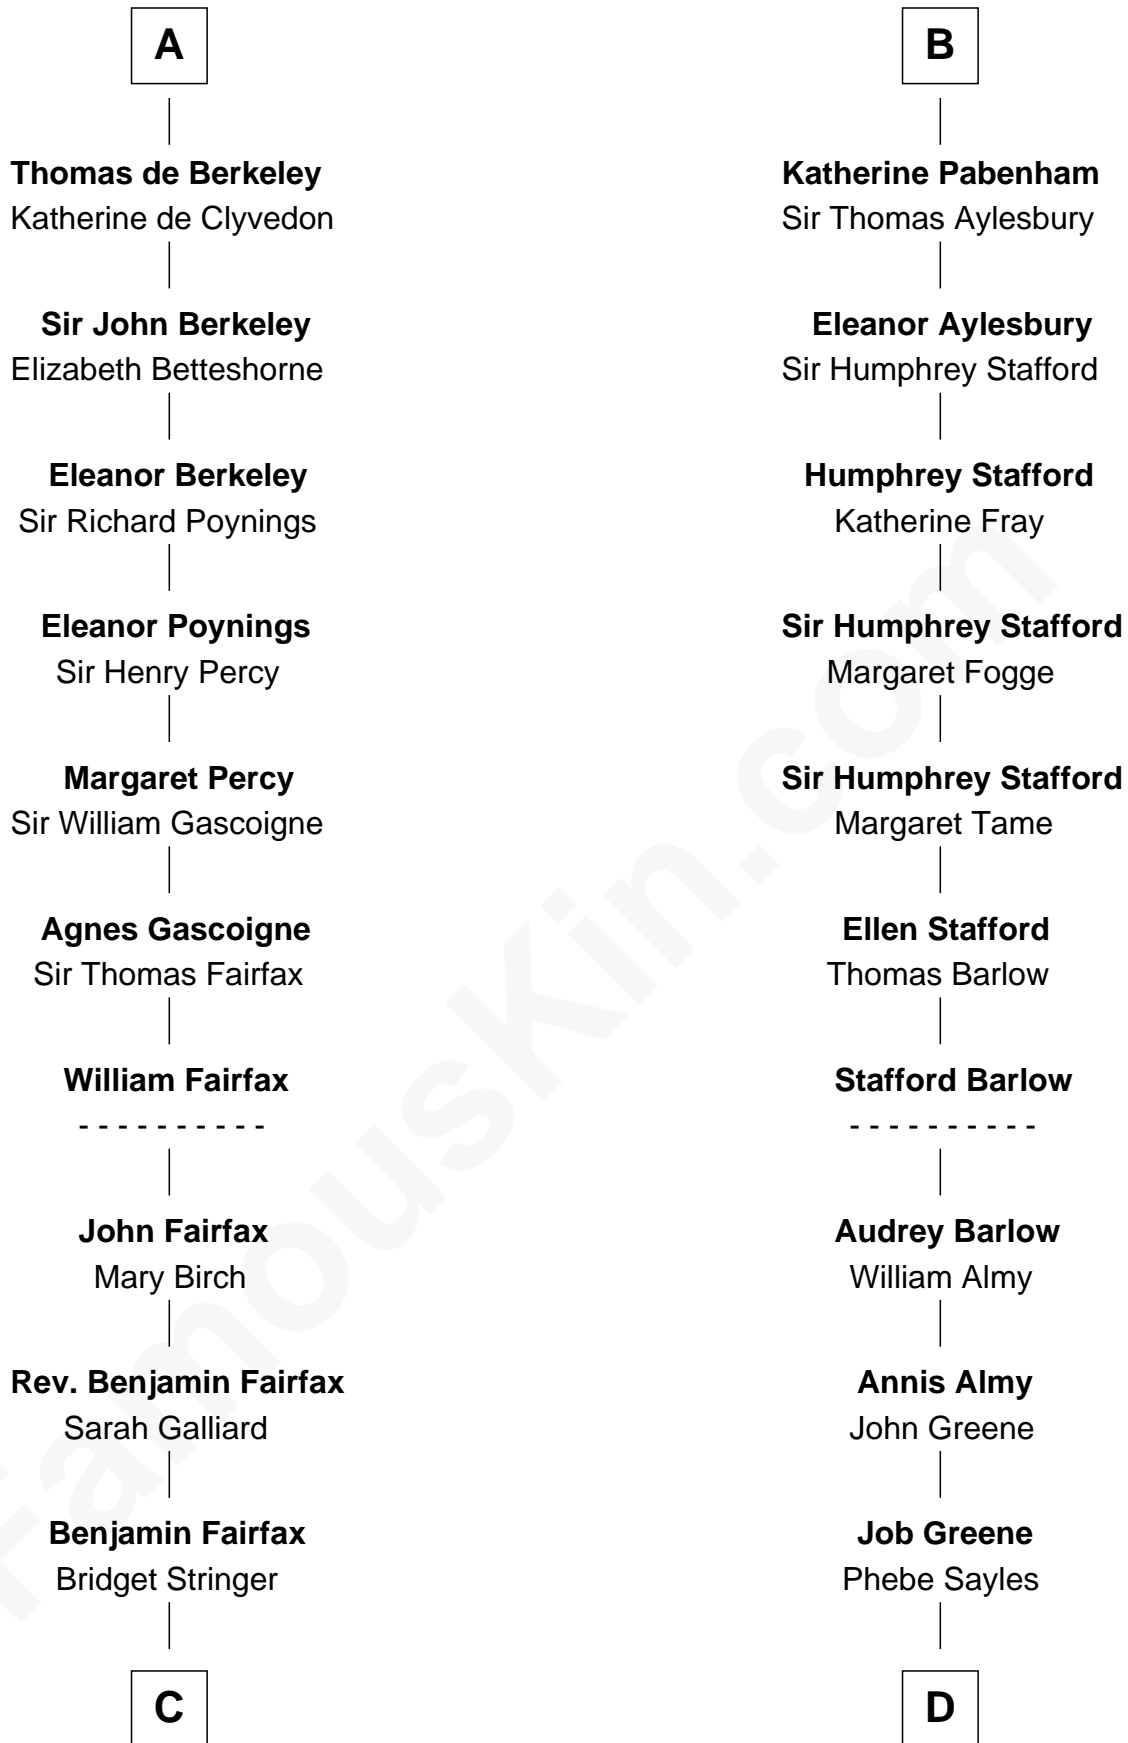

# FamousKin.com Relationship Chart of

**Harriet Martineau**

*Author of The Hour and the Man*

21st cousin of

**Julia (Ward) Howe**

*Author of "The Battle Hymn of the Republic"*

**William I de Lancaster**  
Gundred de Warenne

**C**

**Sarah Fairfax**  
Rev John Meadows

**Philip Meadows**  
Margaret Hall

**Sarah Meadows**  
Dr. David Martineau

**Thomas Martineau**  
Elizabeth Rankin

**Harriet Martineau**  
*English Author, "The Hour and the Man"*

**D**

**Deborah Greene**  
Simon Ray

**Anna Ray**  
Samuel Ward

**Samuel Ward**  
Phebe Greene

**Samuel Ward**  
Julia Rush Cutler

**Julia (Ward) Howe**  
*American Poet*