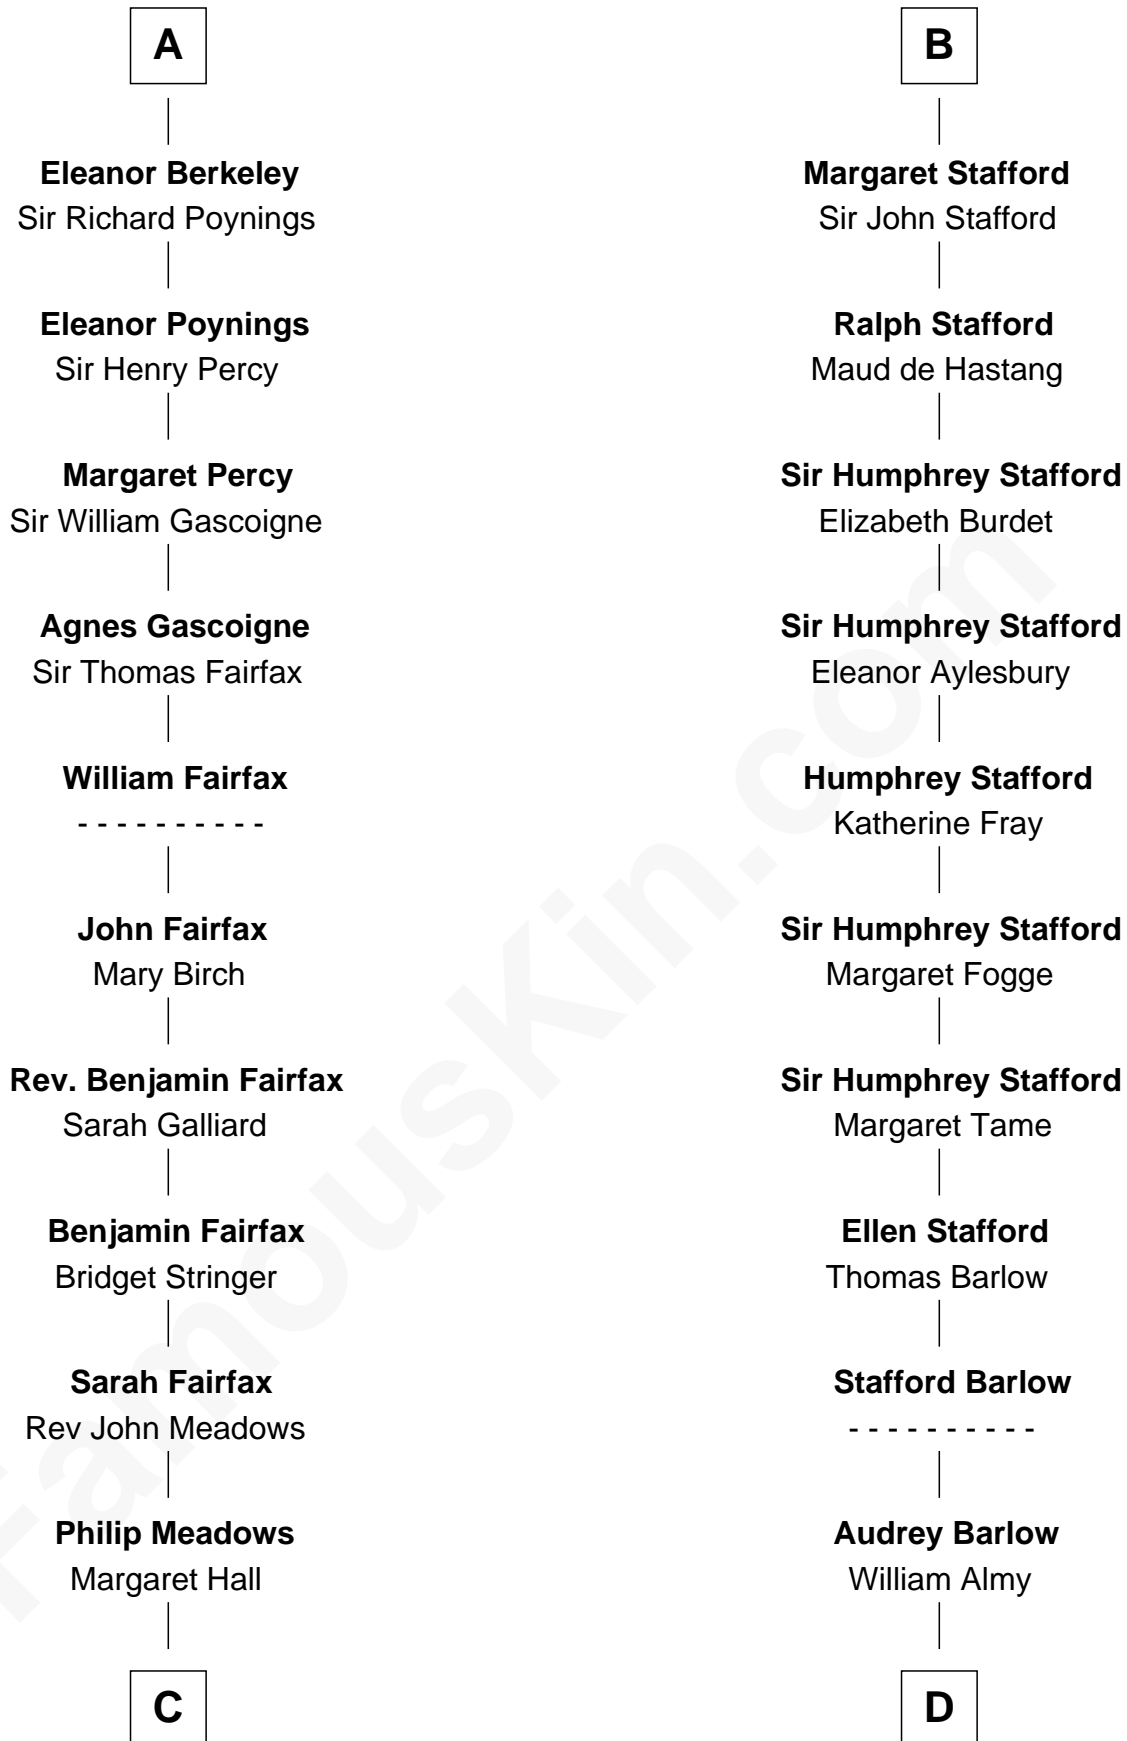

FamousKin.com Relationship Chart of

Harriet Martineau

Author of The Hour and the Man

19th cousin 1 time removed of

William Greene

2nd Governor of Rhode Island

Simon III de Montfort

Maud - - - - -

C

Sarah Meadows
Dr. David Martineau

Thomas Martineau
Elizabeth Rankin

Harriet Martineau
English Author, "The Hour and the Man"

D

Annis Almy
John Greene

Samuel Greene
Mary Gorton

William Greene
Catharine Greene