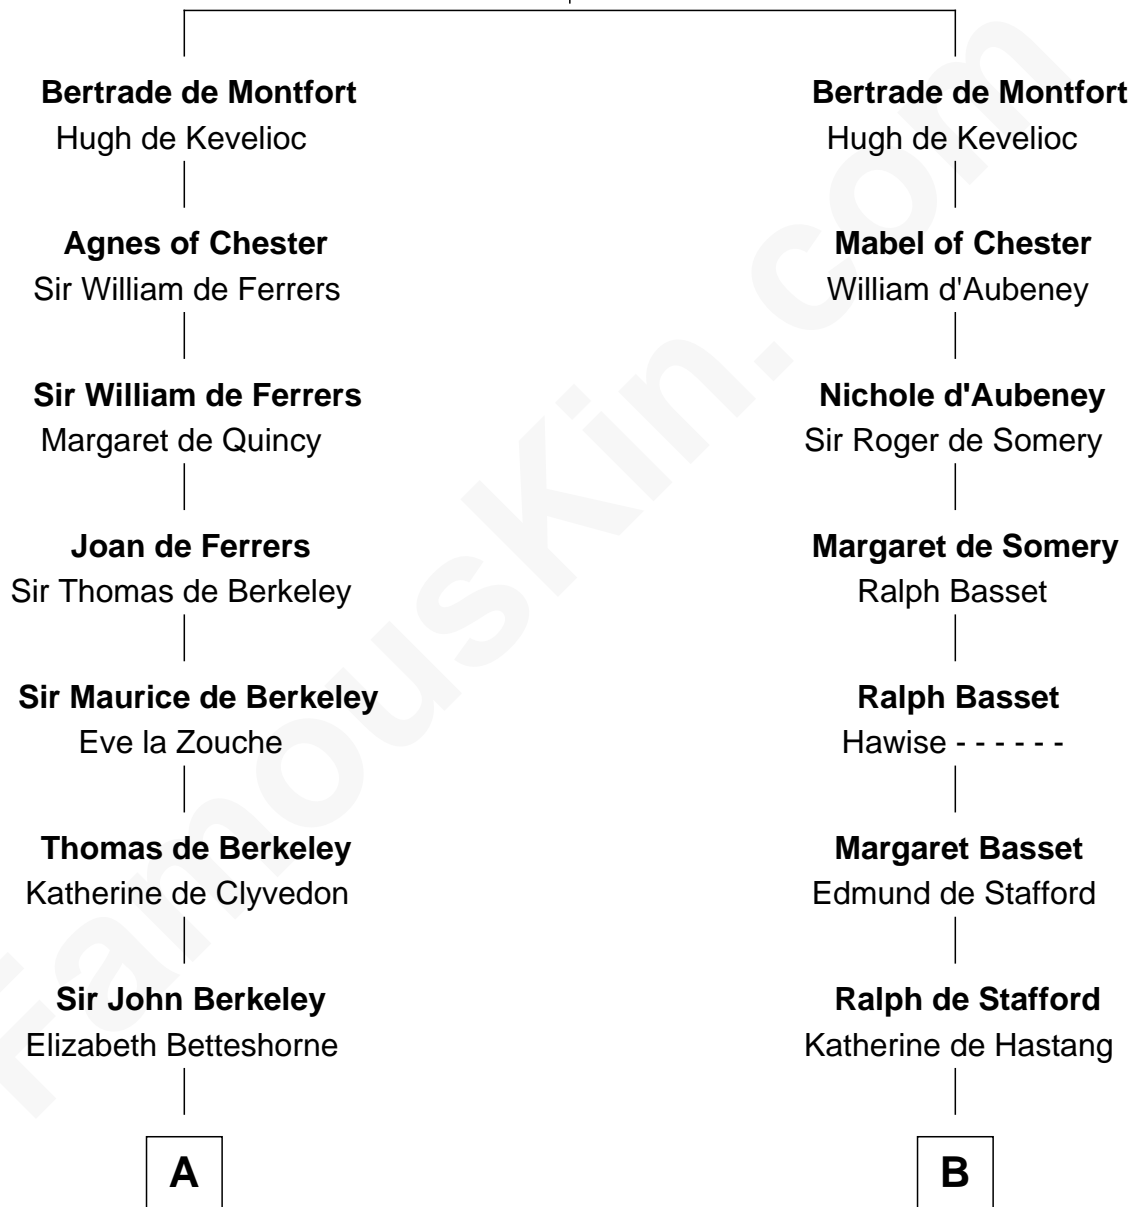

FamousKin.com Relationship Chart of

Harriet Martineau

Author of The Hour and the Man

19th cousin 1 time removed of

William Greene

2nd Governor of Rhode Island

Simon III de Montfort

Maud - - - - -