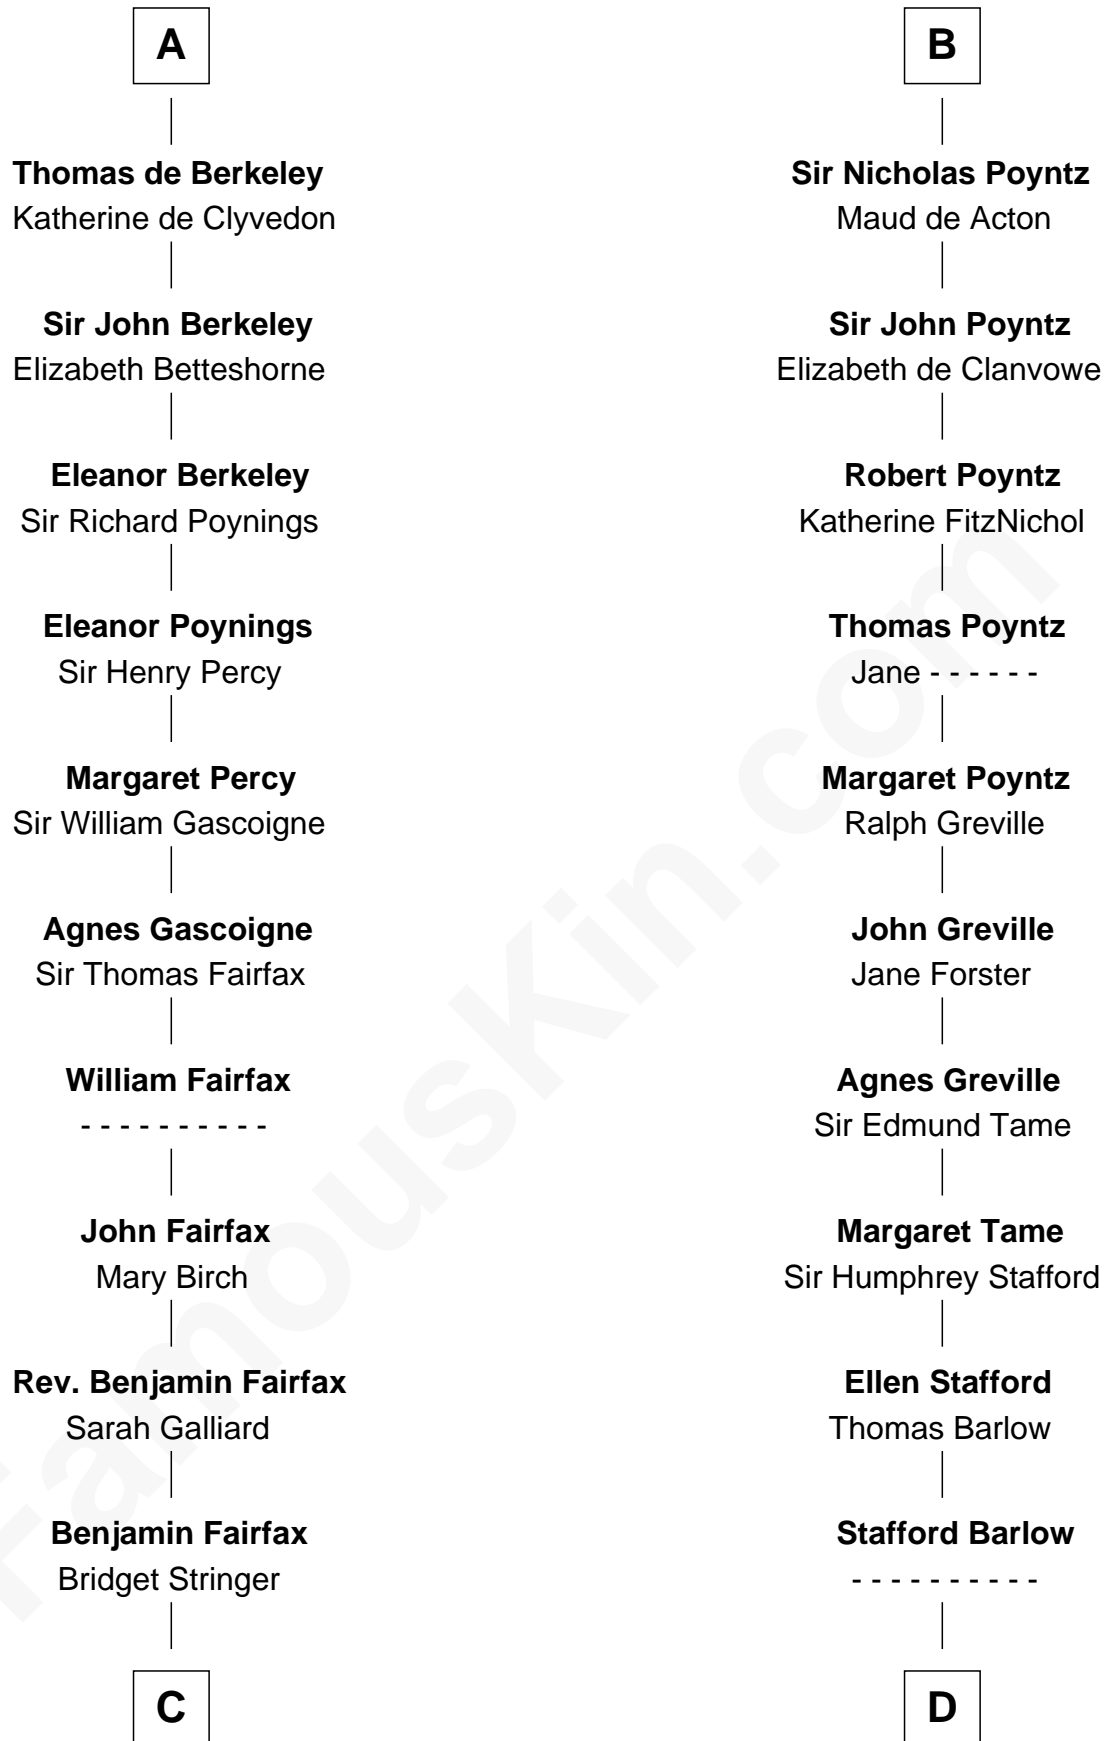

FamousKin.com Relationship Chart of

Harriet Martineau

Author of The Hour and the Man

21st cousin of

William Greene

2nd Governor of Rhode Island

Ranulf de Briquessart

Margaret Goz

Sir William de Ferrers

Margaret de Quincy

Joan de Ferrers

Sir Thomas de Berkeley

Sir Maurice de Berkeley

Eve la Zouche

A

Ranulf III le Meschin

Lucy of Bolingbroke

Adeliza de Meschines

Robert de Condet

Isabel de Condet

Hugh Bardolf

Julian Bardolf

Nicholas Poyntz

Sir Hugh Poyntz

Hawise Malet

Sir Nicholas Poyntz

Isabel Dyall

Sir Hugh Poyntz

B

C

Sarah Fairfax
Rev John Meadows

Philip Meadows
Margaret Hall