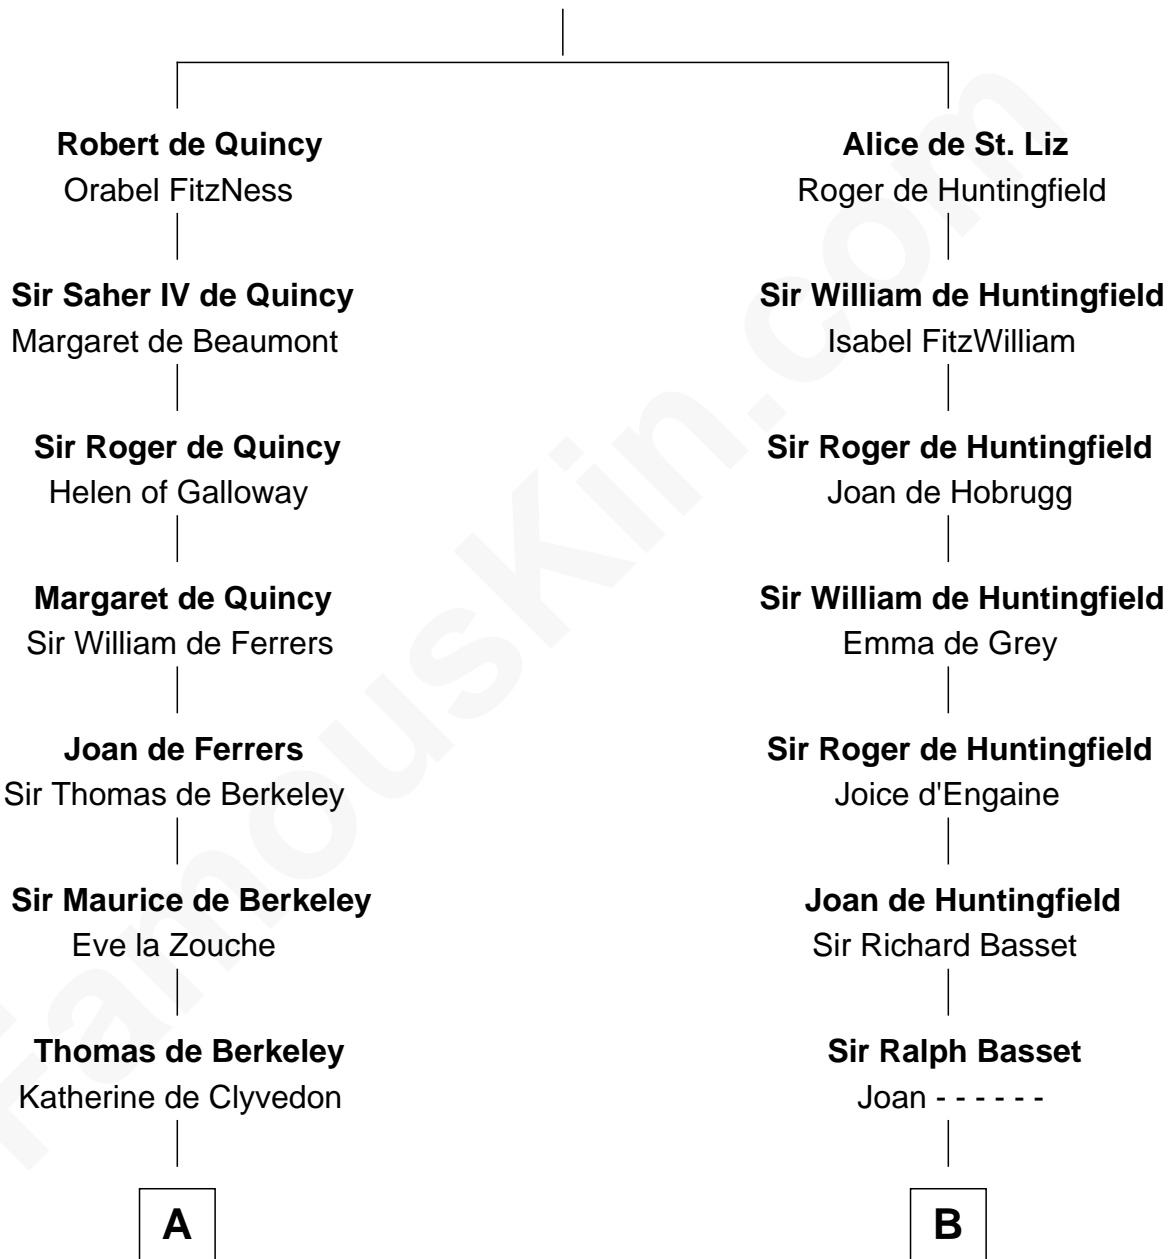

FamousKin.com Relationship Chart of

Harriet Martineau

Author of The Hour and the Man

20th cousin of

William Greene

2nd Governor of Rhode Island

Saher I de Quincy

Maud de St. Liz

C

Philip Meadows

Margaret Hall

Sarah Meadows

Dr. David Martineau

Thomas Martineau

Elizabeth Rankin

Harriet Martineau