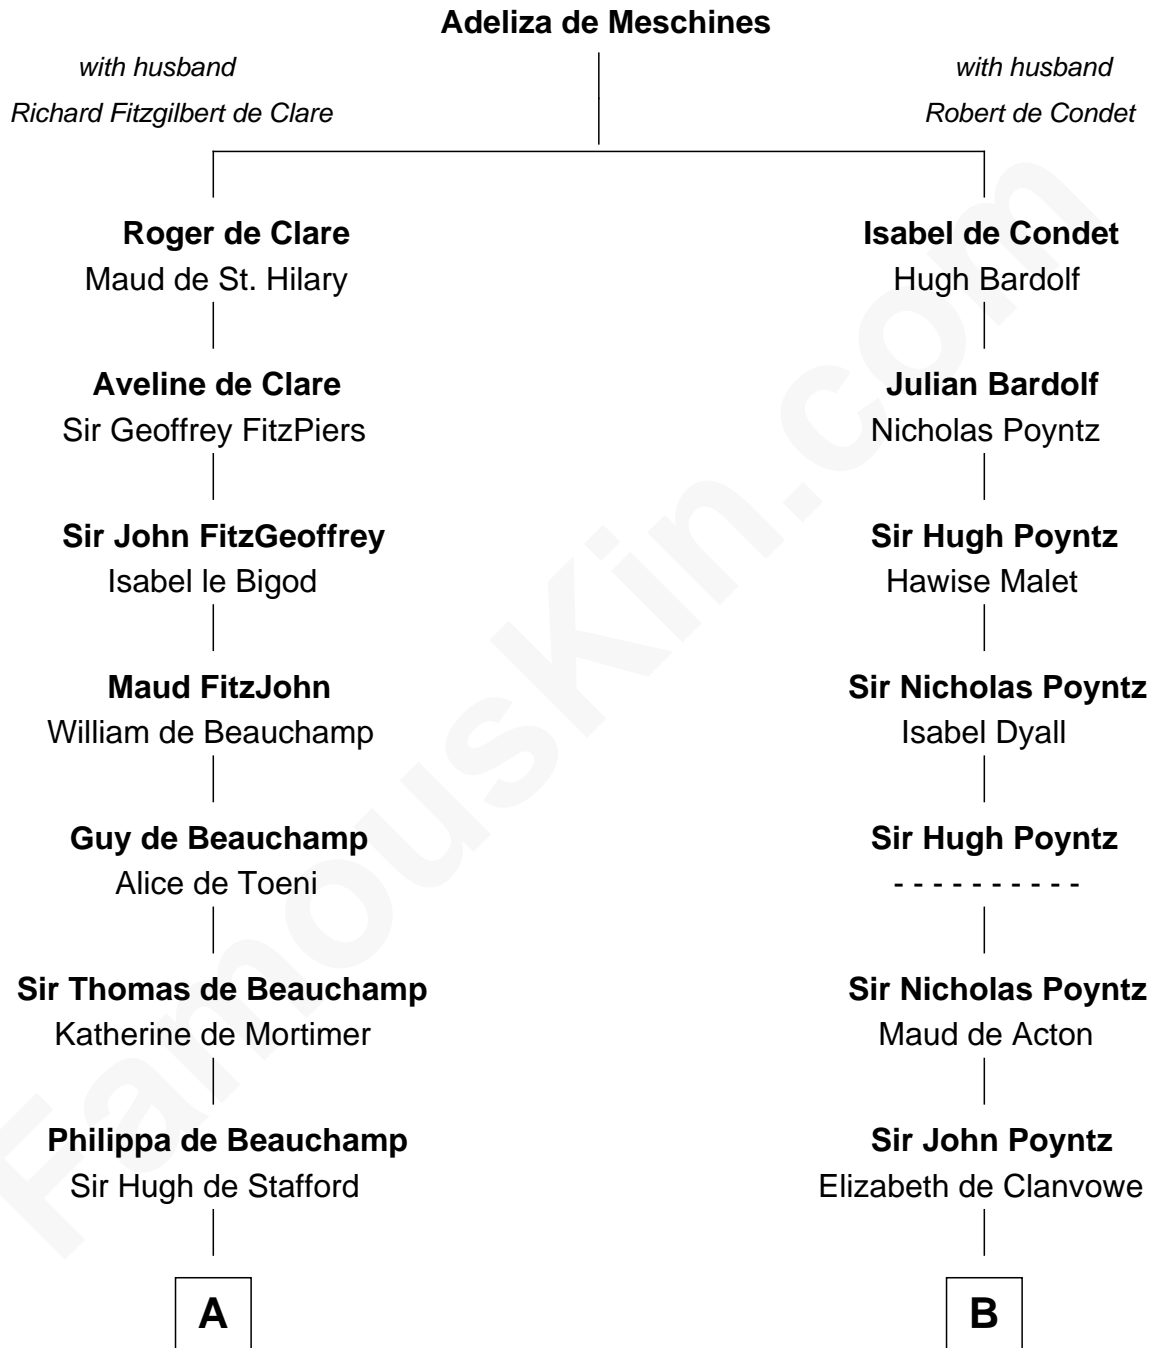

# FamousKin.com Relationship Chart of

**Harriet Martineau**

*Author of The Hour and the Man*

19th cousin 2 times removed of

**William Greene**

*2nd Governor of Rhode Island*

**C**

**Sarah Fairfax**  
Rev John Meadows

**Philip Meadows**  
Margaret Hall

**Sarah Meadows**  
Dr. David Martineau

**Thomas Martineau**  
Elizabeth Rankin

**Harriet Martineau**  
*English Author, "The Hour and the Man"*

**D**

**Samuel Greene**  
Mary Gorton