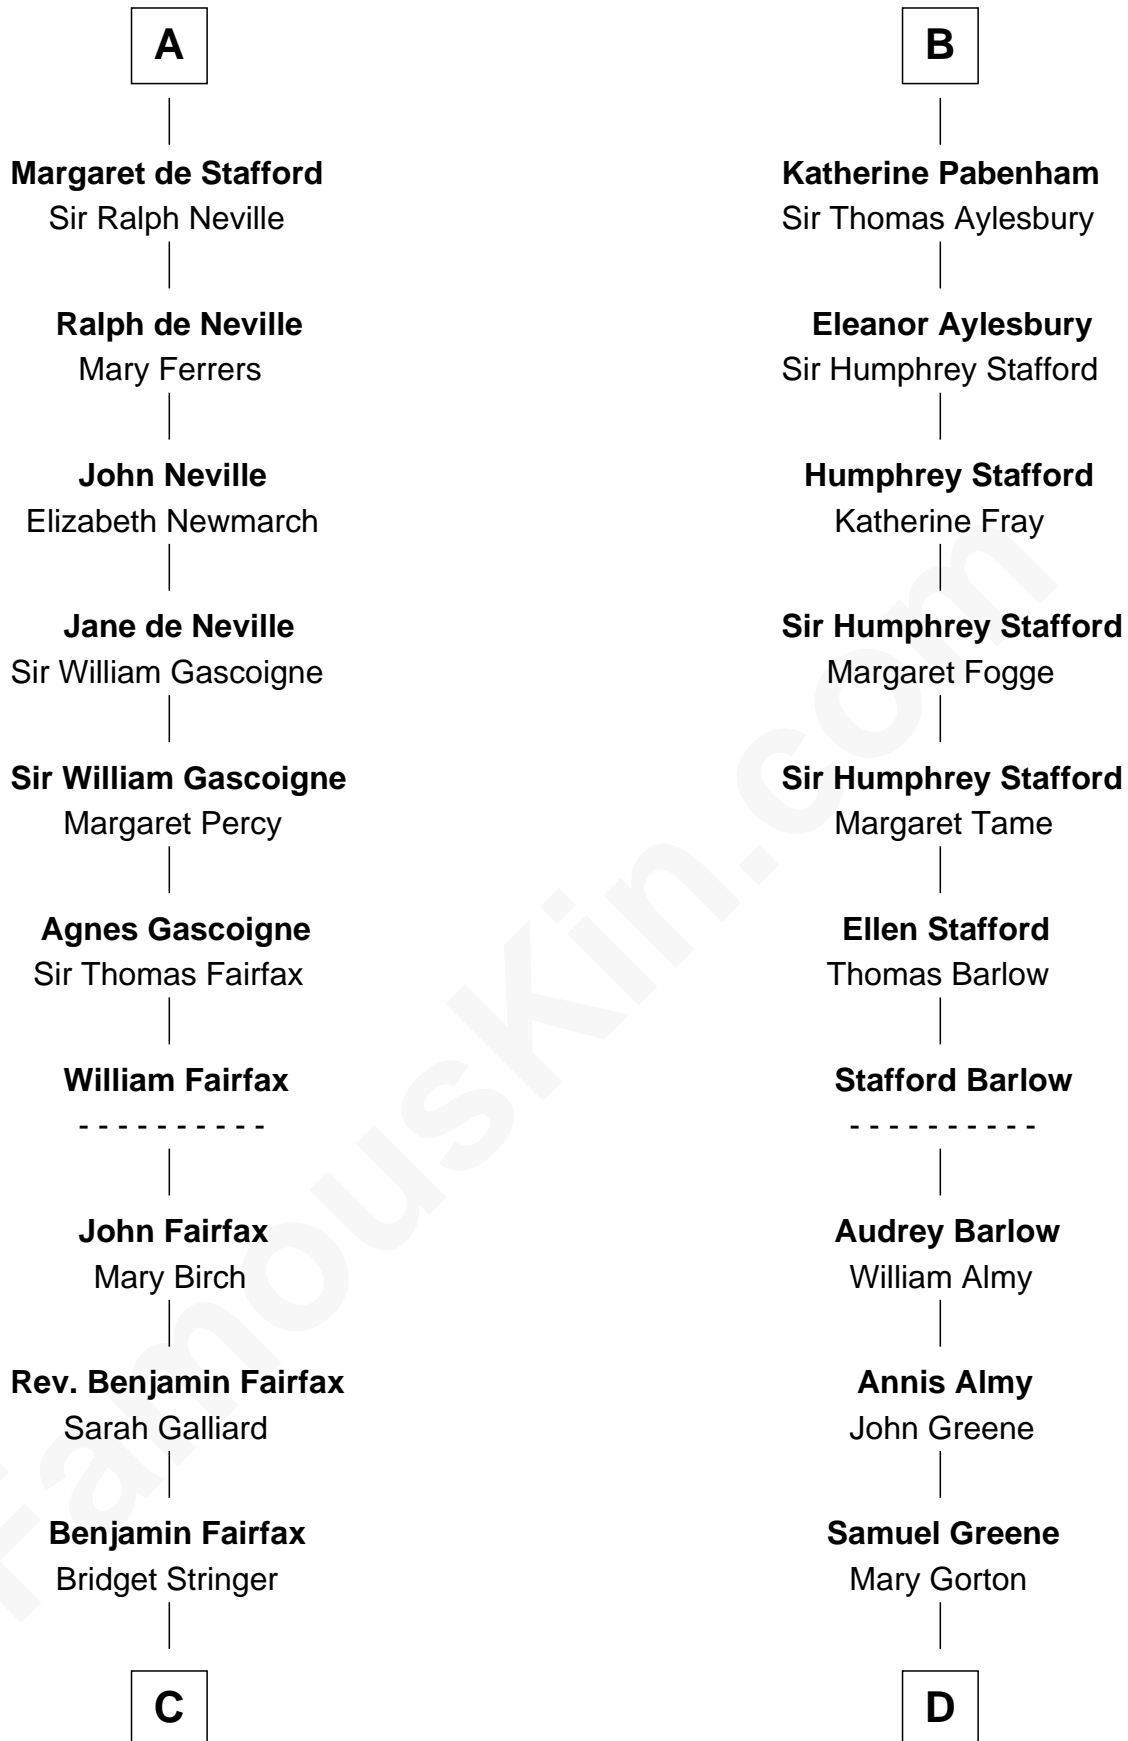

FamousKin.com Relationship Chart of

Harriet Martineau

Author of The Hour and the Man

18th cousin 3 times removed of

William Greene

2nd Governor of Rhode Island

Gundred de Warenne

with husband
Roger de Newburgh

Joan Peveral

Philippa de Beauchamp

Sir Hugh de Stafford

Elizabeth d'Engaine

Sir Laurence de Pabenham

A

B

C