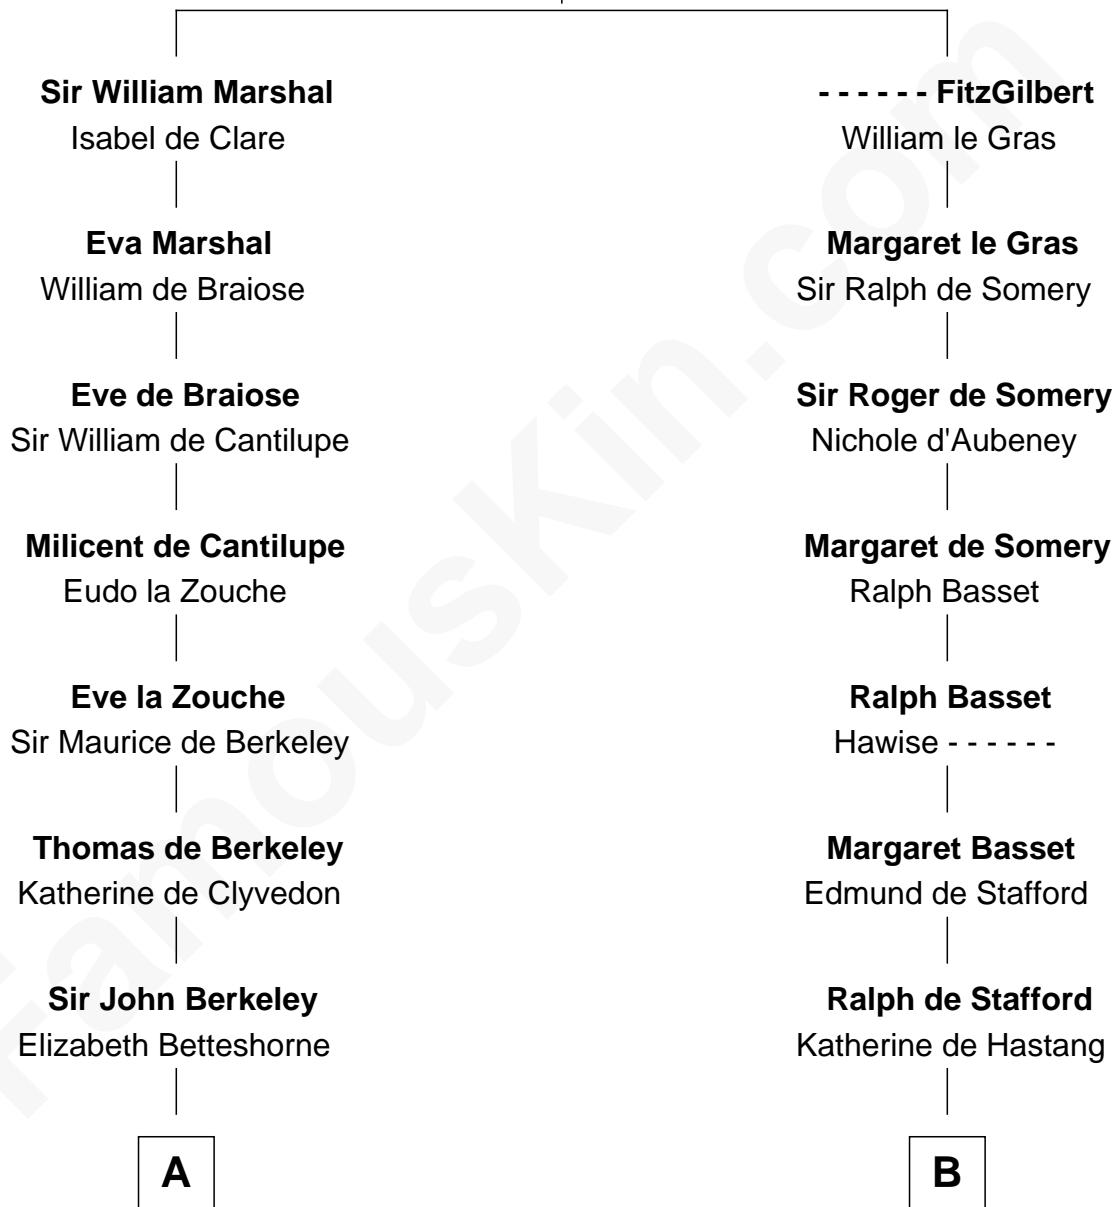

FamousKin.com Relationship Chart of

Harriet Martineau

Author of The Hour and the Man

19th cousin 1 time removed of

William Greene

2nd Governor of Rhode Island

John FitzGilbert
Sybilla of Salisbury

C

Sarah Meadows
Dr. David Martineau

Thomas Martineau
Elizabeth Rankin

Harriet Martineau
English Author, "The Hour and the Man"

D

Annis Almy
John Greene

Samuel Greene
Mary Gorton

William Greene
Catharine Greene

William Greene
2nd Governor of Rhode Island