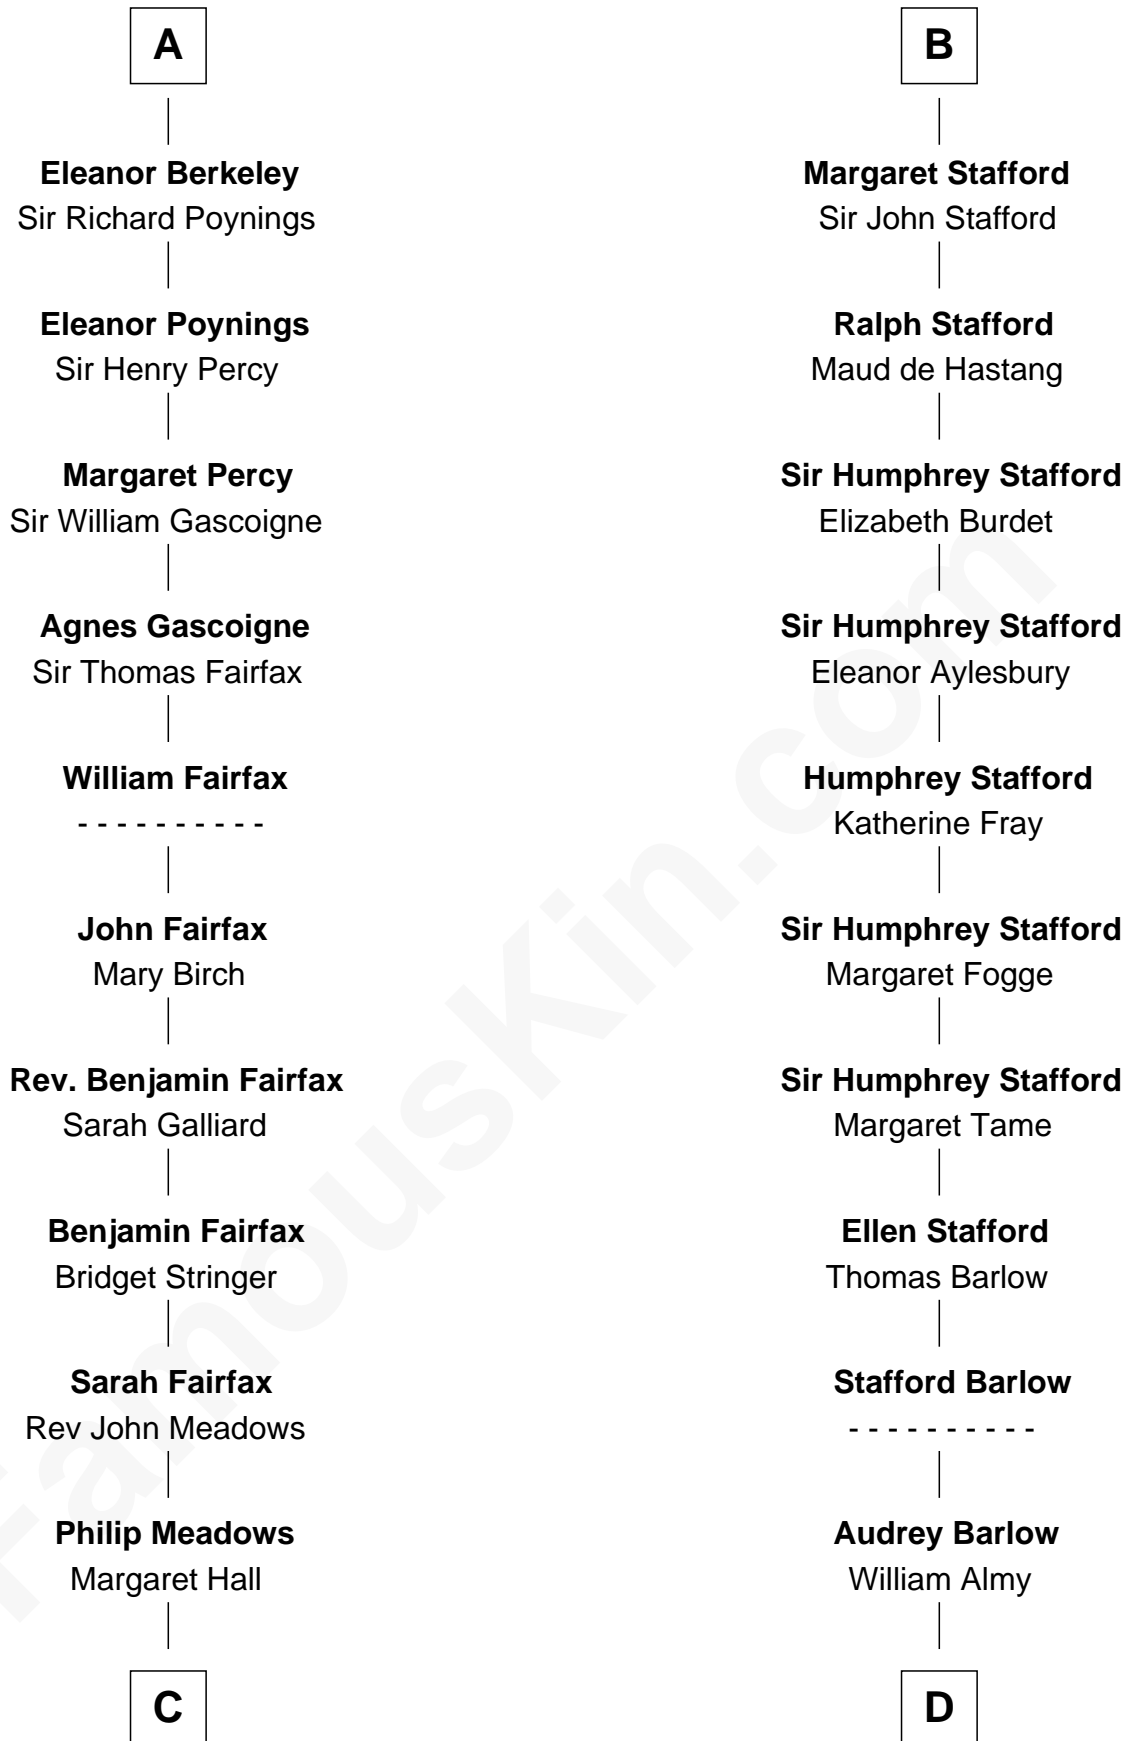

FamousKin.com Relationship Chart of

Harriet Martineau

Author of The Hour and the Man

19th cousin 1 time removed of

William Greene

2nd Governor of Rhode Island

John FitzGilbert
Sybilla of Salisbury

C

Sarah Meadows
Dr. David Martineau

Thomas Martineau
Elizabeth Rankin

Harriet Martineau
English Author, "The Hour and the Man"

D

Annis Almy
John Greene

Samuel Greene
Mary Gorton

William Greene
Catharine Greene