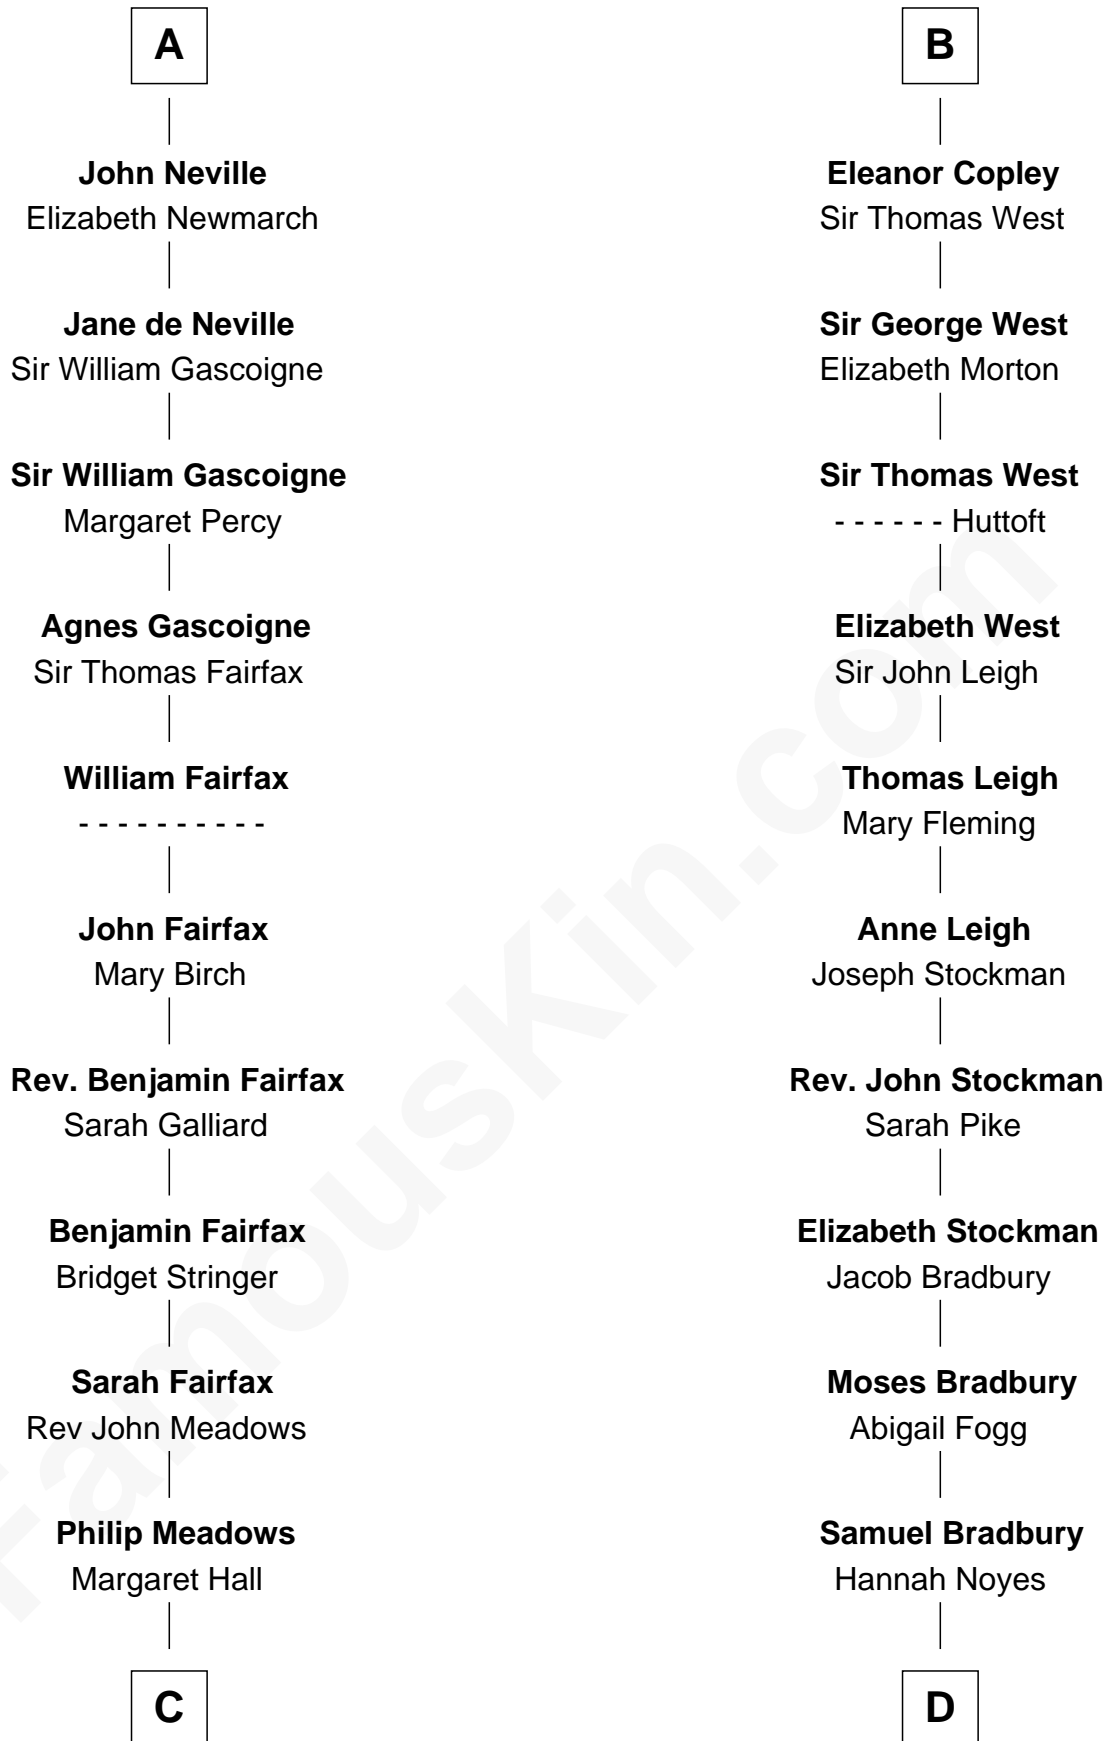

FamousKin.com Relationship Chart of

Harriet Martineau

Author of The Hour and the Man

19th cousin 2 times removed of

Ray Bradbury

Author of The Martian Chronicles

Sir Roger de Somery

Nichole d'Aubenev

John IV le Strange

Hawise le Strange

Robert de Felton

Sir John de Felton

Sibyl - - - - -

Sir Thomas de Felton

Joan Walkfare

Eleanor de Felton

Sir Thomas Hoo

Sir Thomas Hoo

Eleanor de Welles

Anne Hoo

Sir Roger Copley

B

C

Sarah Meadows
Dr. David Martineau