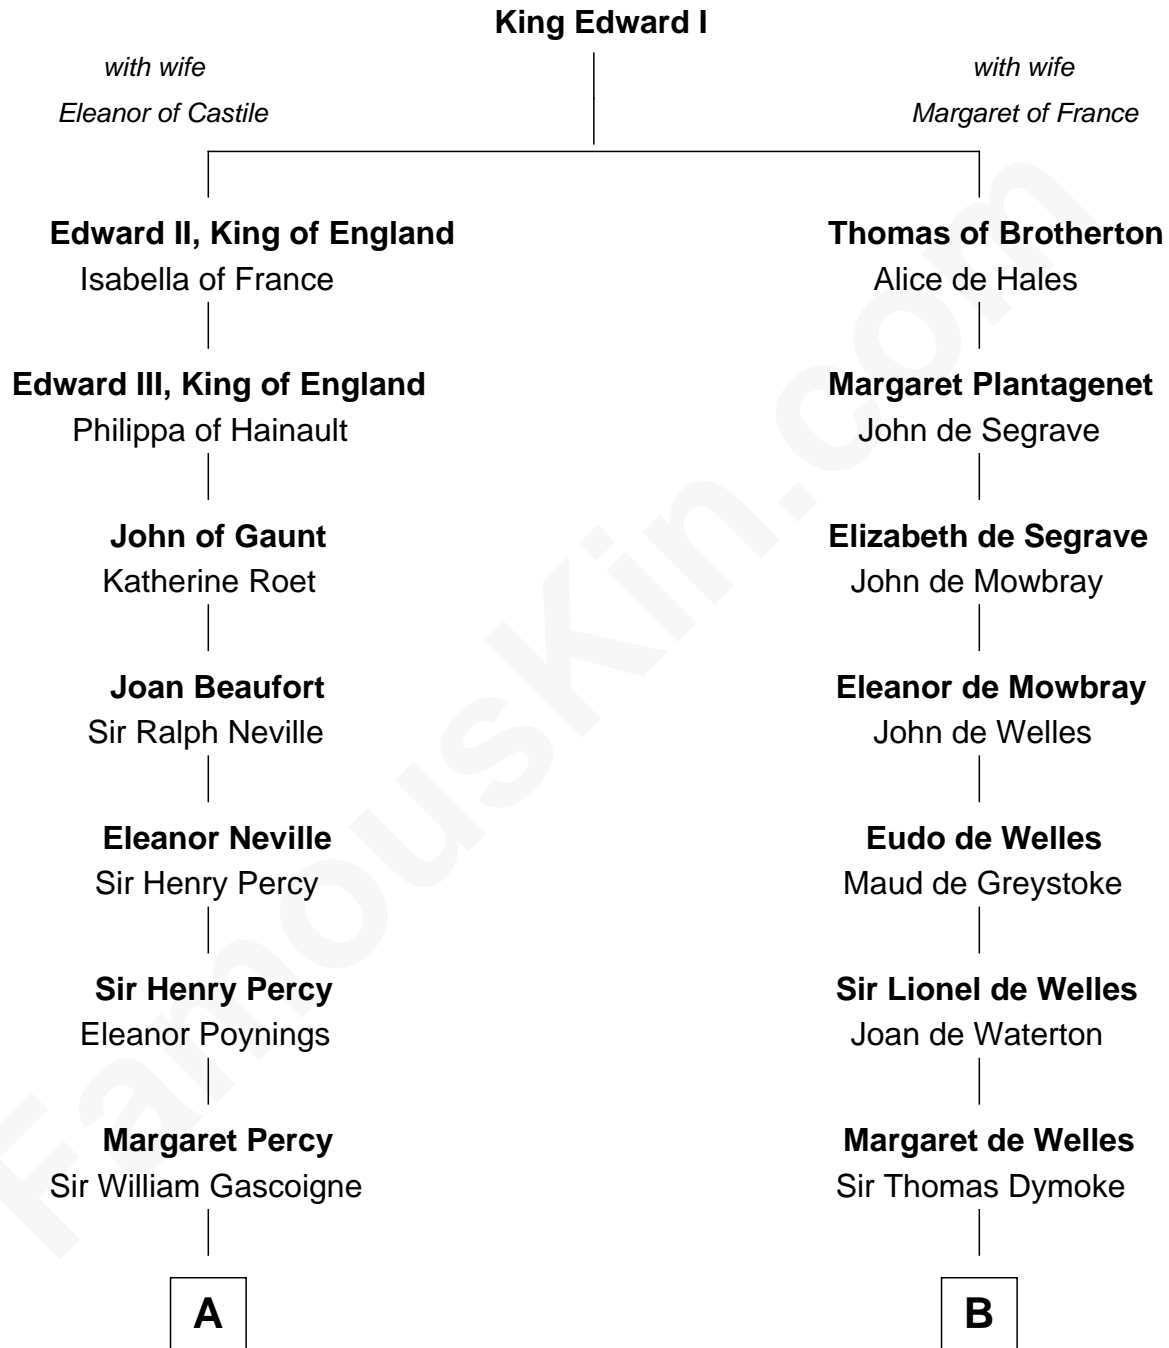

FamousKin.com Relationship Chart of

Harriet Martineau

Author of The Hour and the Man

16th cousin 5 times removed of

Ray Bradbury

Author of The Martian Chronicles

C

Samuel Bradbury

Frances Mary Rothead

Samuel Irving Bradbury

Mary Adell Spaulding

Samuel Hinkston Bradbury

Minnie Alice Davis

Leonard Spaulding Bradbury

Esther Marie Moberg

Ray Bradbury