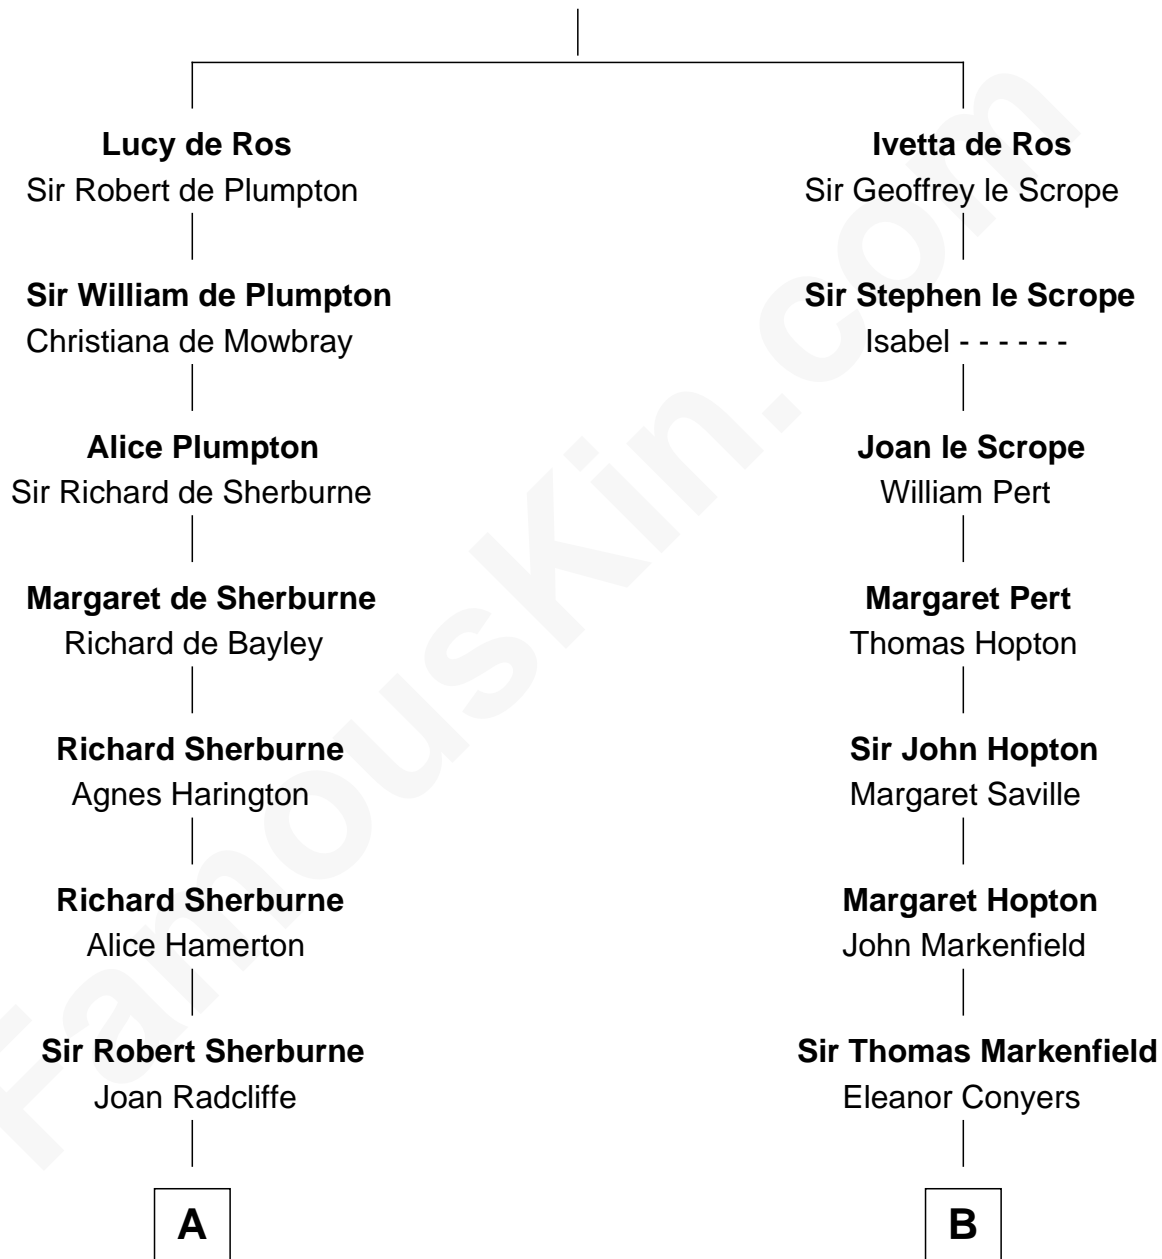

# FamousKin.com Relationship Chart of

**Harriet Martineau**

*Author of The Hour and the Man*

17th cousin 4 times removed of

**Louis Auchincloss**

*Author*

**Sir William de Ros**

Eustache Fitz Ralph

**C**

|  
**Gurdon Buck**

Susannah Mainwaring

|  
**Elizabeth Buck**

John Auchincloss

|  
**John Winthrop Auchincloss**

Joanna Hone Russell

|  
**Joseph Howland Auchincloss**

Priscilla Dixon Stanton

|  
**Louis Auchincloss**

*Author*