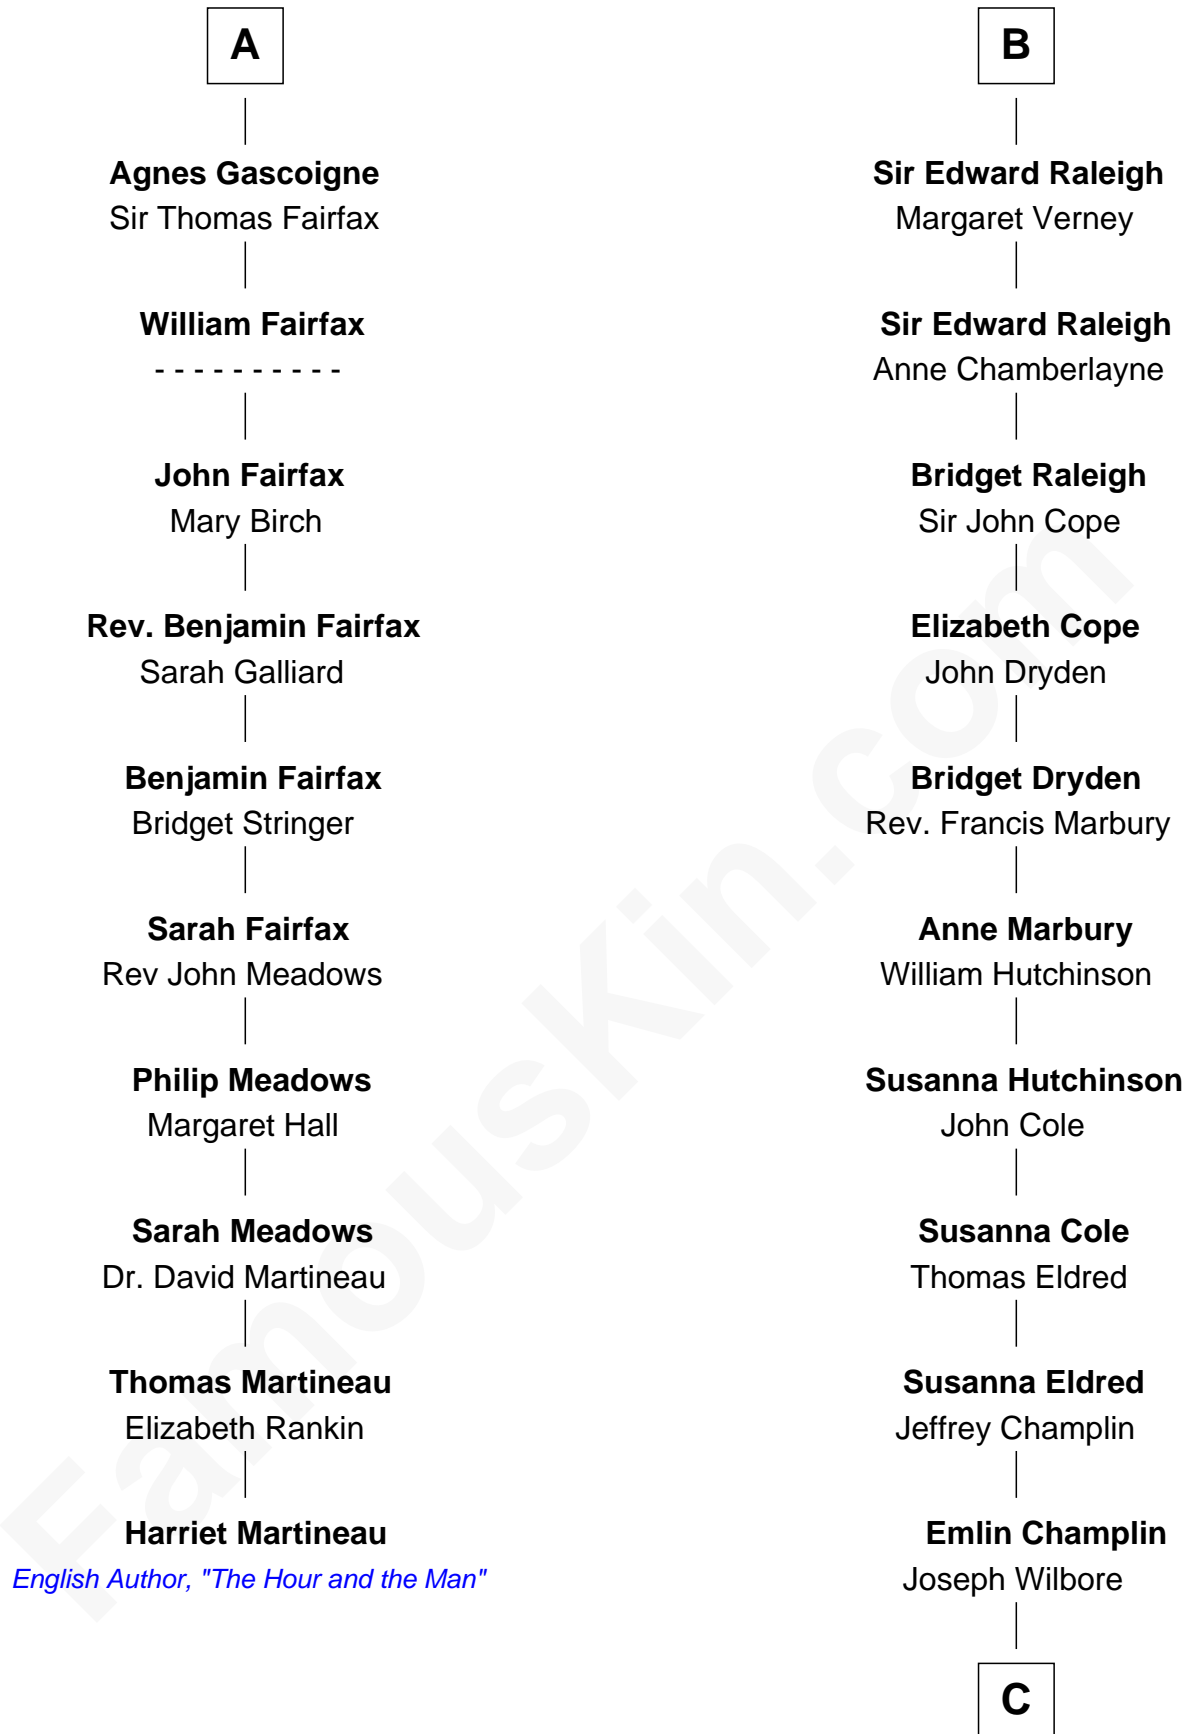

# FamousKin.com Relationship Chart of

**Harriet Martineau**

*Author of The Hour and the Man*

16th cousin 4 times removed of

**Shanghai Pierce**

*Texas Cattleman*

**C**

**Ambless Wilbore**  
Nathaniel Stoddard

**Susanna Stoddard**  
Isaac Pearce

**Jonathan D. Pearce**  
Hanna Phillips Head

**Shanghai Pierce**  
*Texas Cattleman*

FamousKin.com