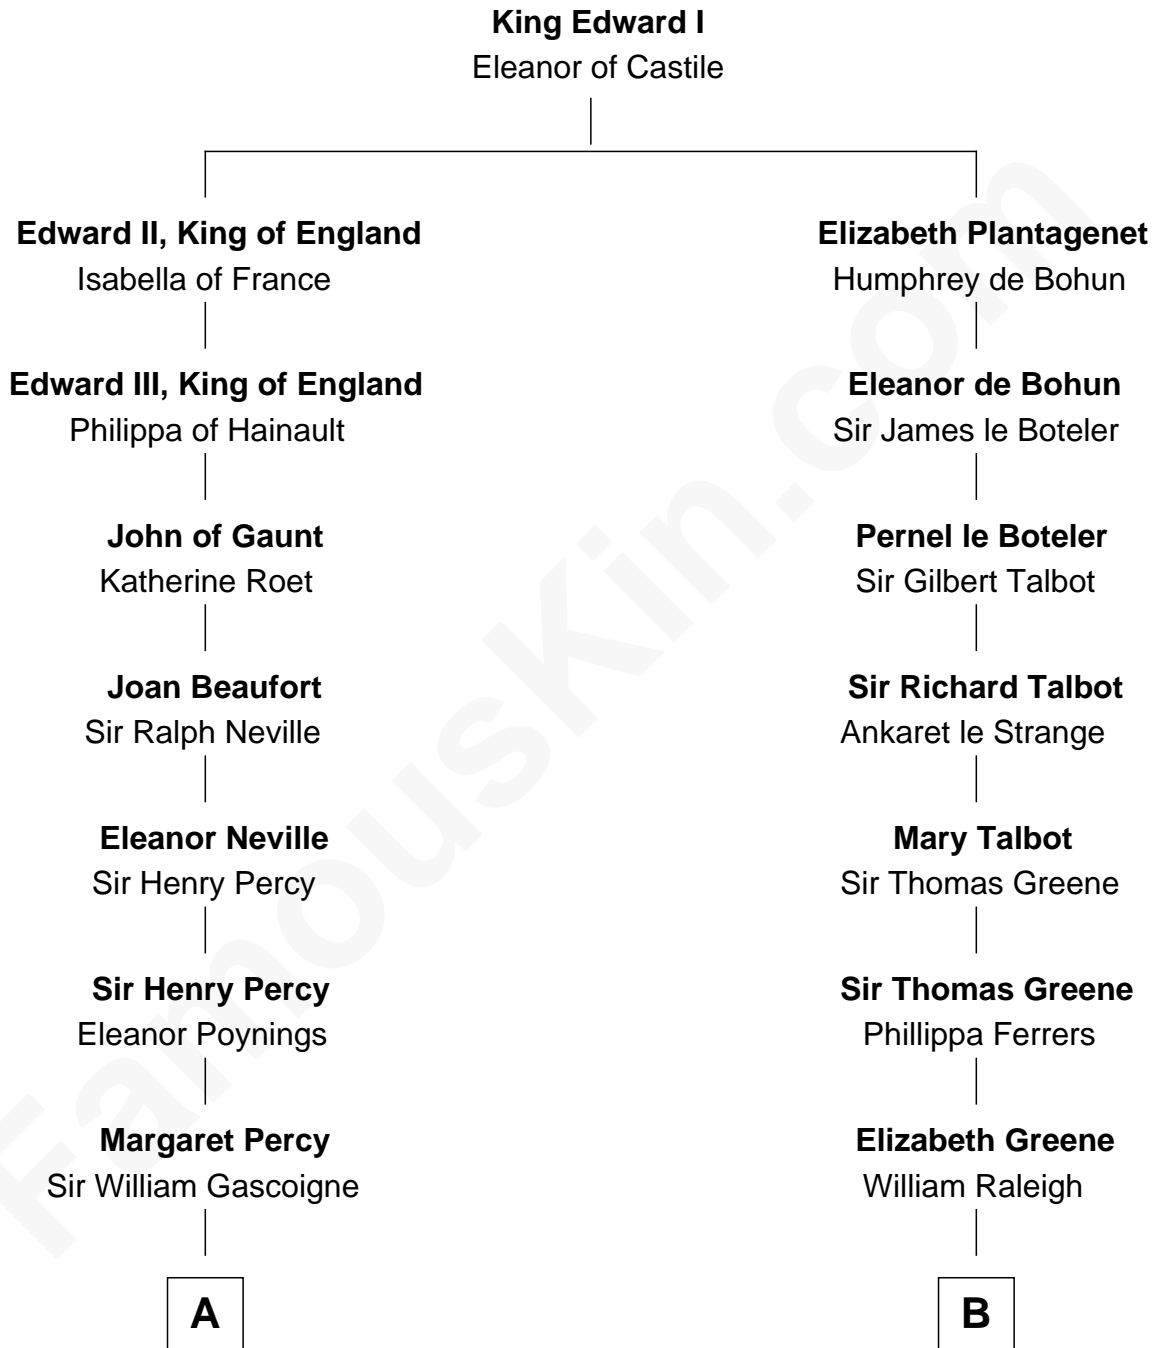

# FamousKin.com Relationship Chart of

**Harriet Martineau**

*Author of The Hour and the Man*

16th cousin 4 times removed of

**Shanghai Pierce**

*Texas Cattleman*

**C**

**Ambless Wilbore**  
Nathaniel Stoddard

**Susanna Stoddard**  
Isaac Pearce

**Jonathan D. Pearce**  
Hanna Phillips Head

**Shanghai Pierce**  
*Texas Cattleman*

FamousKin.com