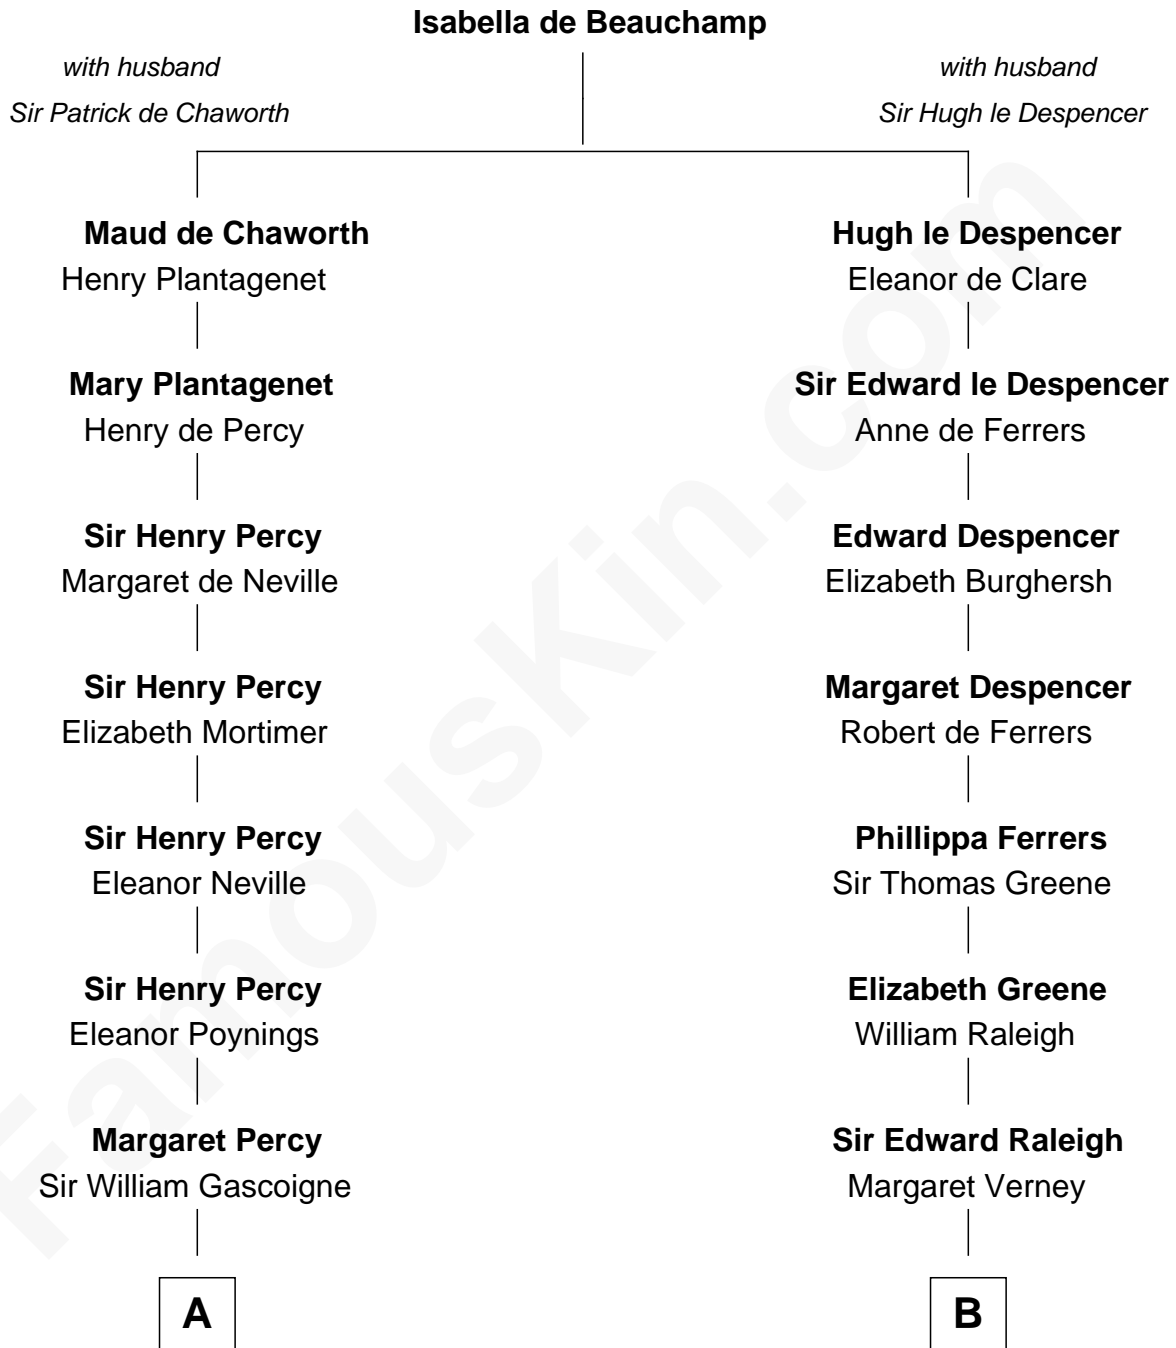

FamousKin.com Relationship Chart of

Harriet Martineau

Author of The Hour and the Man

16th cousin 3 times removed of

Shanghai Pierce

Texas Cattleman

C

Susanna Stoddard

Isaac Pearce

Jonathan D. Pearce

Hanna Phillips Head

Shanghai Pierce

Texas Cattleman

FamousKin.com