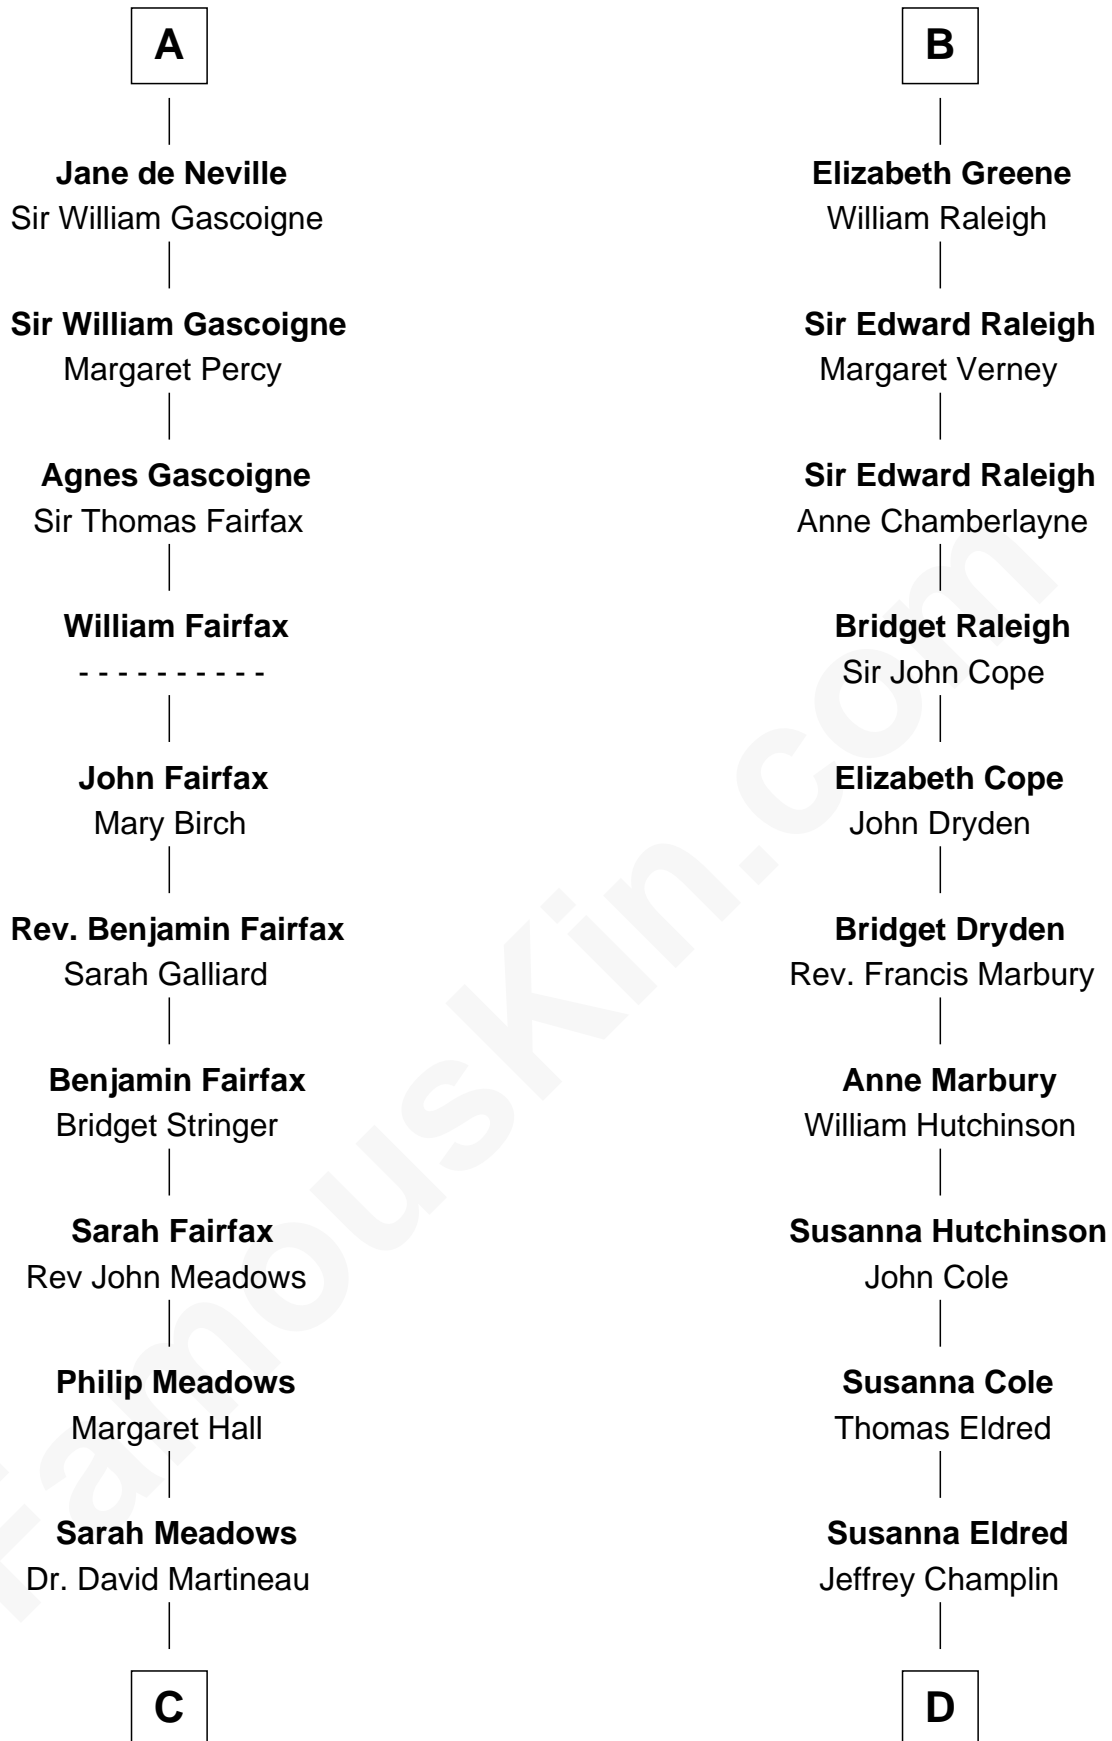

FamousKin.com Relationship Chart of

Harriet Martineau

Author of The Hour and the Man

18th cousin 3 times removed of

Shanghai Pierce

Texas Cattleman

Sir Humphrey de Bohun

Eleanor de Braiose

Ankaret le Strange

Mary Talbot

Sir Thomas Greene

Sir Thomas Greene

Phillippa Ferrers

B

C

Thomas Martineau

Susanna Stoddard

Isaac Pearce

Jonathan D. Pearce

Hanna Phillips Head

Shanghai Pierce

Texas Cattleman