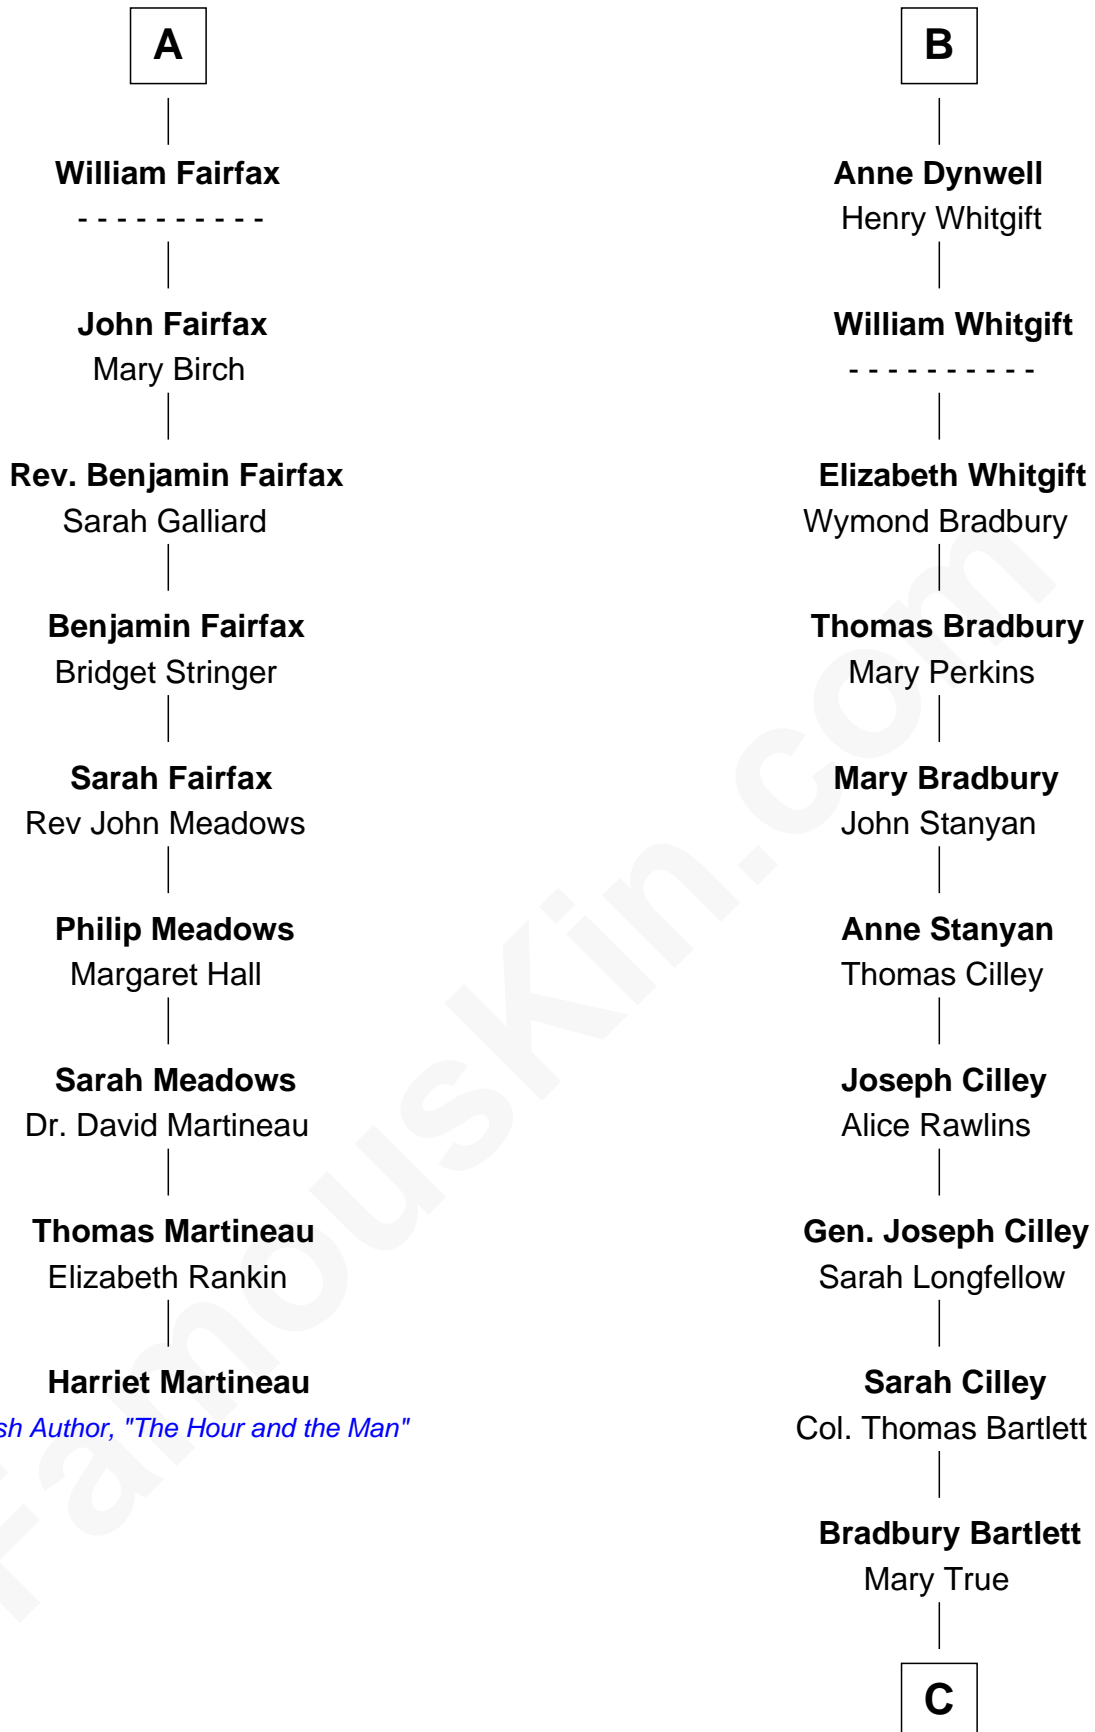

FamousKin.com Relationship Chart of

Harriet Martineau

Author of The Hour and the Man

15th cousin 5 times removed of

Alan Shepard

Mercury and Apollo Astronaut

Sir Thomas de Beauchamp

Katherine de Mortimer

Sir Roger de Clifford

Katherine de Clifford

Sir Ralph de Greystoke

Maud de Greystoke

Eudo de Welles

Sir Lionel de Welles

Joan de Waterton

Margaret de Welles

Sir Thomas Dymoke

Jane Dymoke

John Fulnetby

Katherine Fulnetby

William Dynwell

B

C

Thomas Bradbury Bartlett
Victoria Elizabeth Williams Cilley

Annie Elizabeth Bartlett
Frederick Johnson Shepard

Alan Bartlett Shepard
Pauline Renza Emerson

Alan Shepard
Mercury and Apollo Astronaut