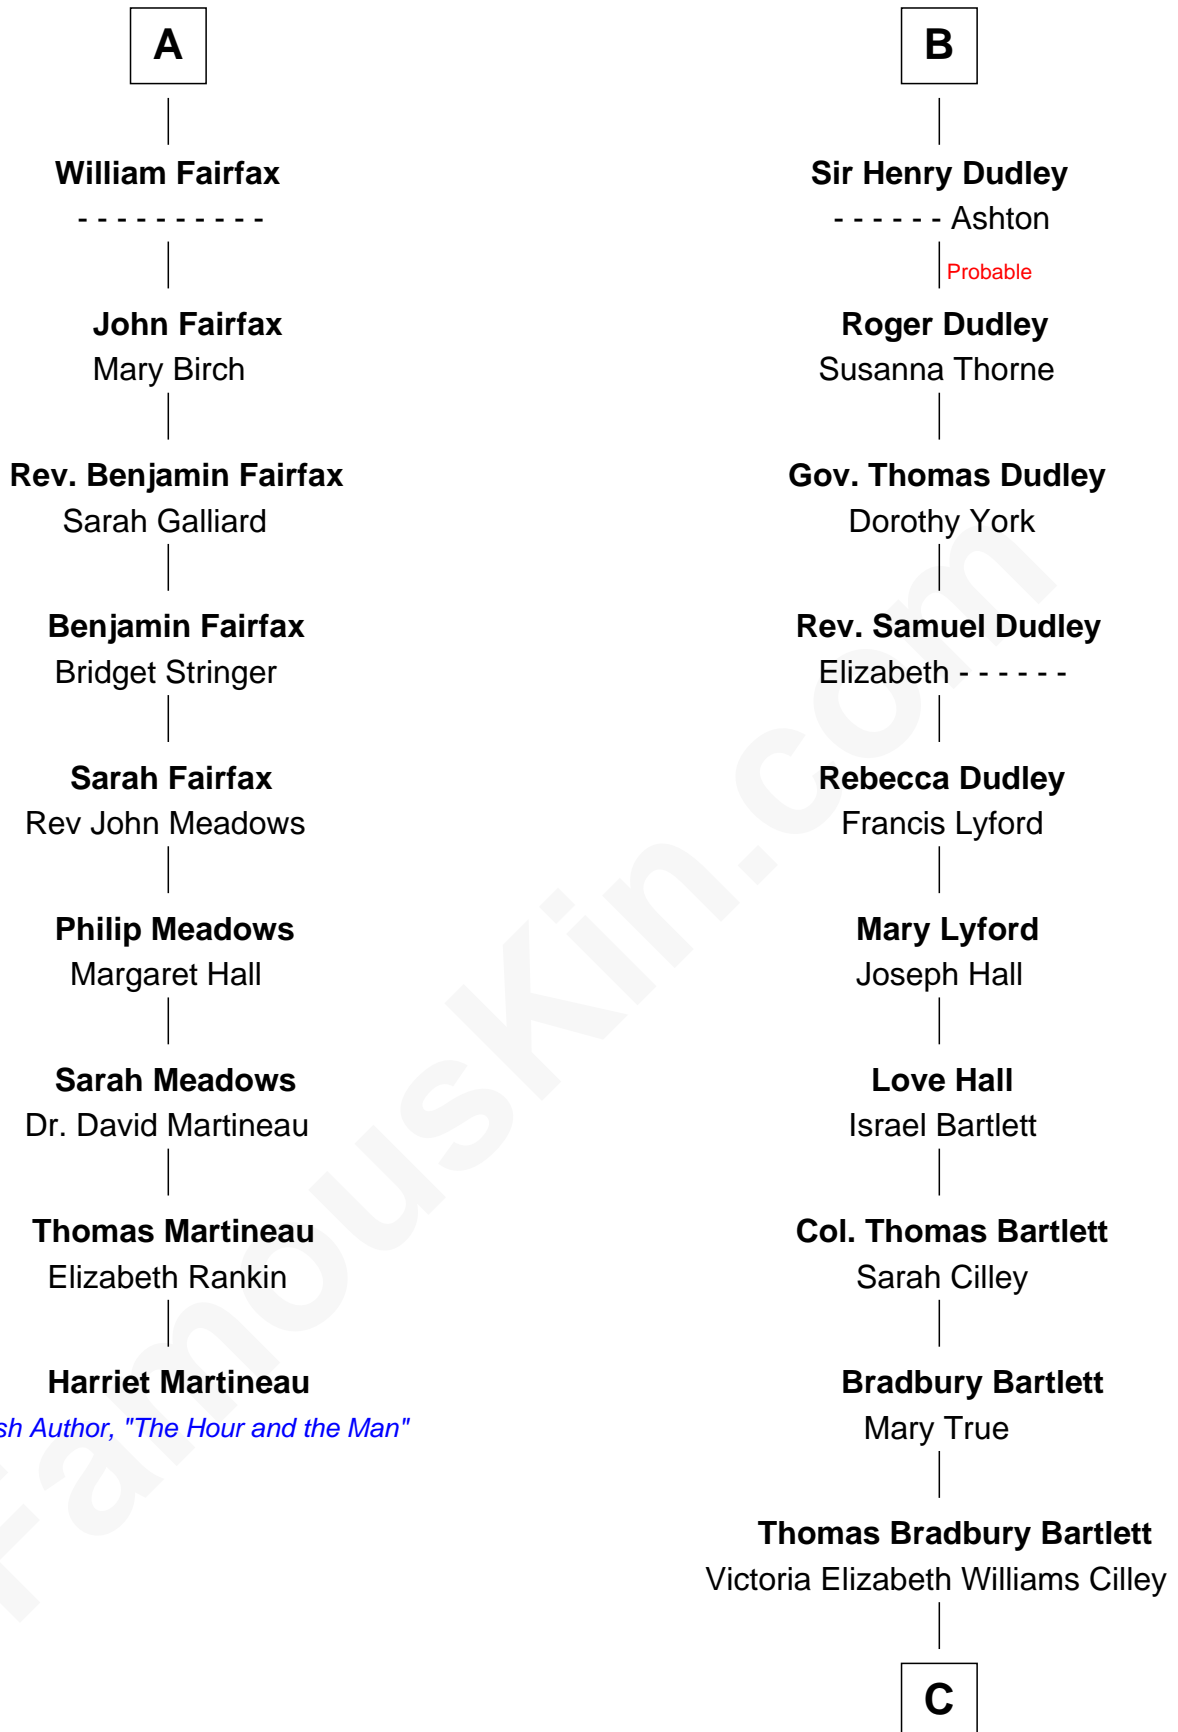

# FamousKin.com Relationship Chart of

**Harriet Martineau**

*Author of The Hour and the Man*

15th cousin 4 times removed of

**Alan Shepard**

*Mercury and Apollo Astronaut*

**Ralph de Stafford**

Margaret de Audley

**Sir William Gascoigne**  
Margaret Percy

**Agnes Gascoigne**  
Sir Thomas Fairfax

**A**

**Beatrice de Stafford**  
Thomas de Ros

**Margaret de Ros**  
Sir Reynold Grey

**Margaret Grey**  
Sir William Bonville

**William Bonville**  
Elizabeth Harington

**William Bonville**  
Katherine Neville

**Cecily Bonville**  
Thomas Grey

**Cecily Grey**  
Sir John Sutton

**B**

C

**Annie Elizabeth Bartlett**  
Frederick Johnson Shepard

**Alan Bartlett Shepard**  
Pauline Renza Emerson

**Alan Shepard**  
*Mercury and Apollo Astronaut*

FamousKin.com