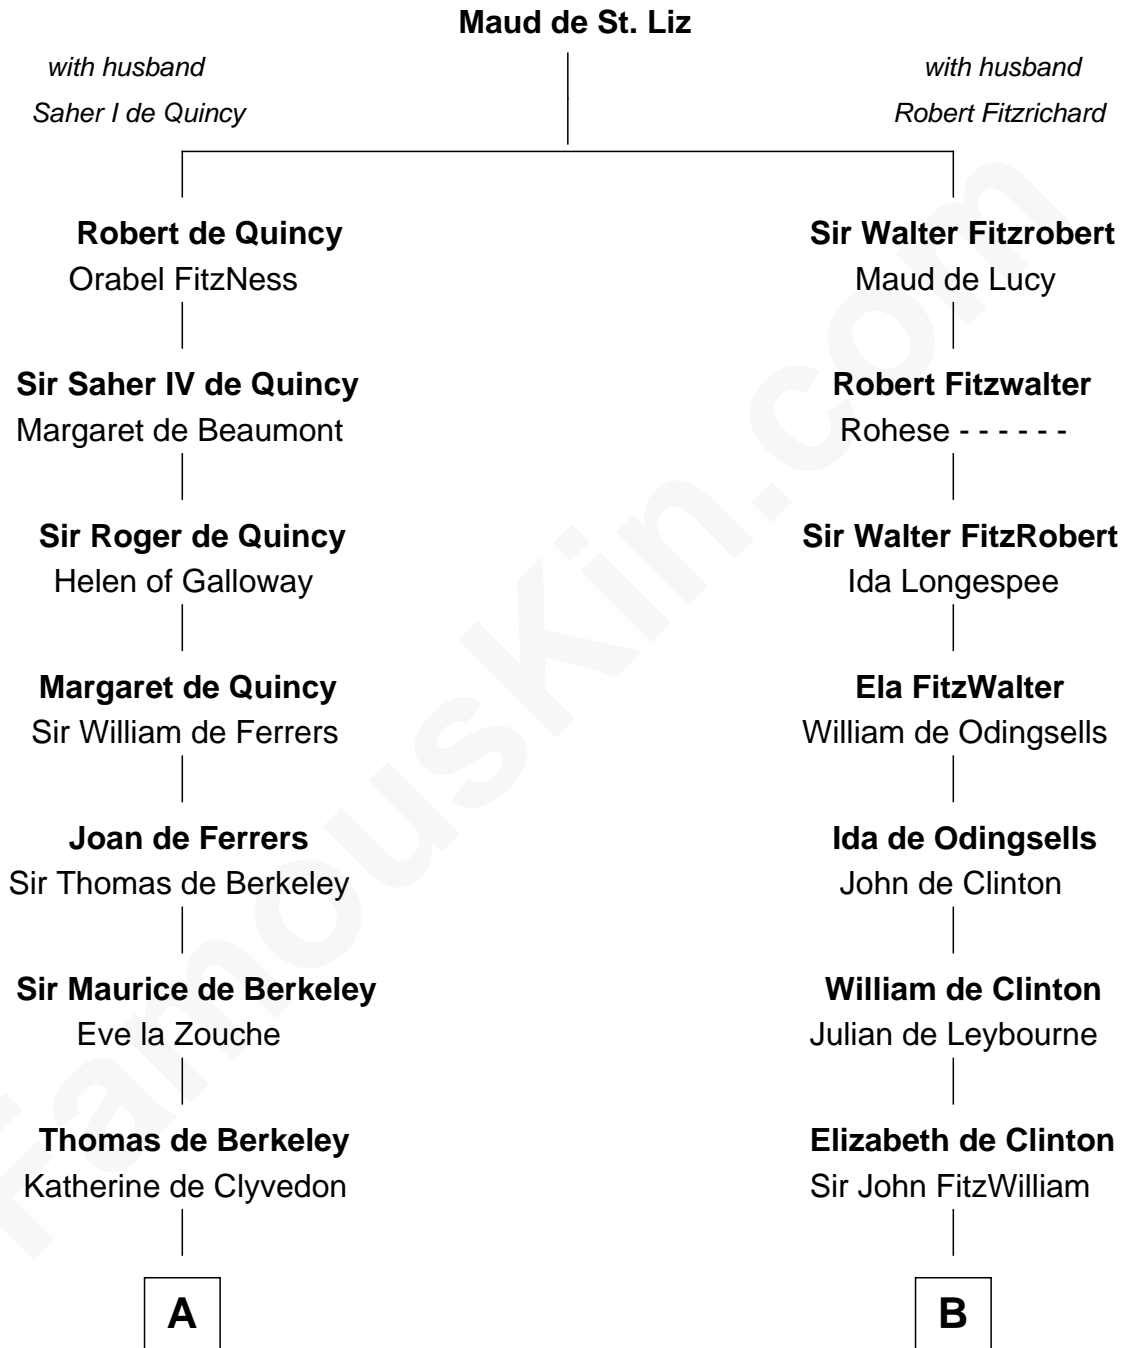

# FamousKin.com Relationship Chart of

**Harriet Martineau**

*Author of The Hour and the Man*

19th cousin 1 time removed of

**Abigail (Smith) Adams**

*First Lady of President John Adams*

**C**

**Philip Meadows**

Margaret Hall

**Sarah Meadows**

Dr. David Martineau

**Thomas Martineau**

Elizabeth Rankin

**Harriet Martineau**

*English Author, "The Hour and the Man"*

**D**