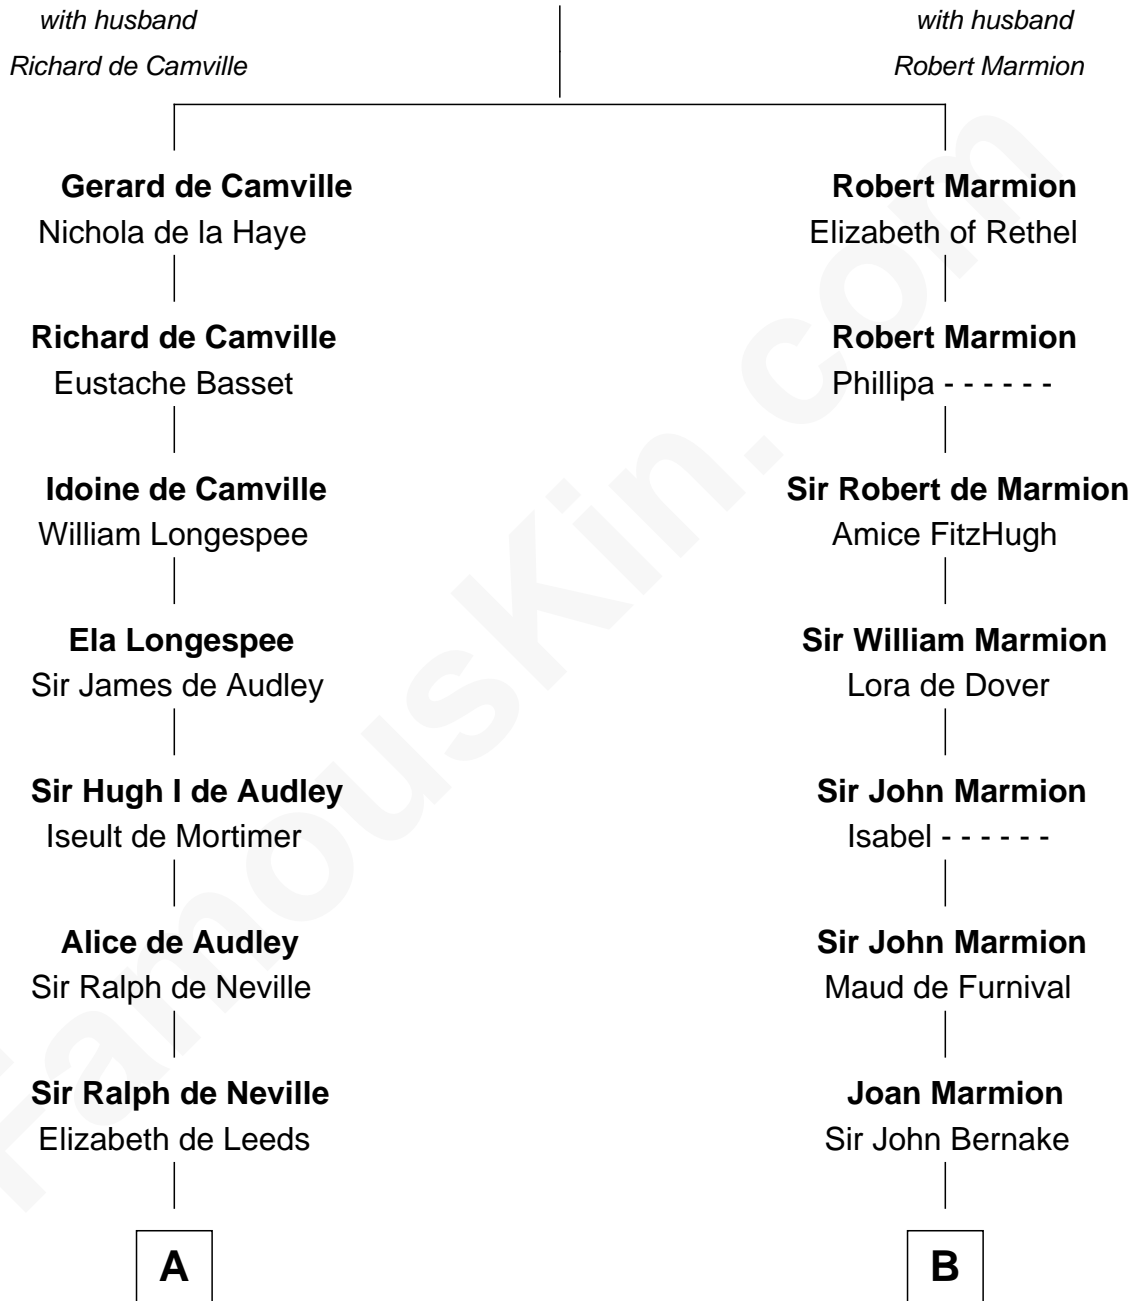

FamousKin.com Relationship Chart of

Harriet Martineau

Author of The Hour and the Man

20th cousin of

Abigail (Smith) Adams

First Lady of President John Adams

Miliscent of Rethel

C

Philip Meadows

Margaret Hall

Sarah Meadows

Dr. David Martineau

Thomas Martineau

Elizabeth Rankin

Harriet Martineau

English Author, "The Hour and the Man"