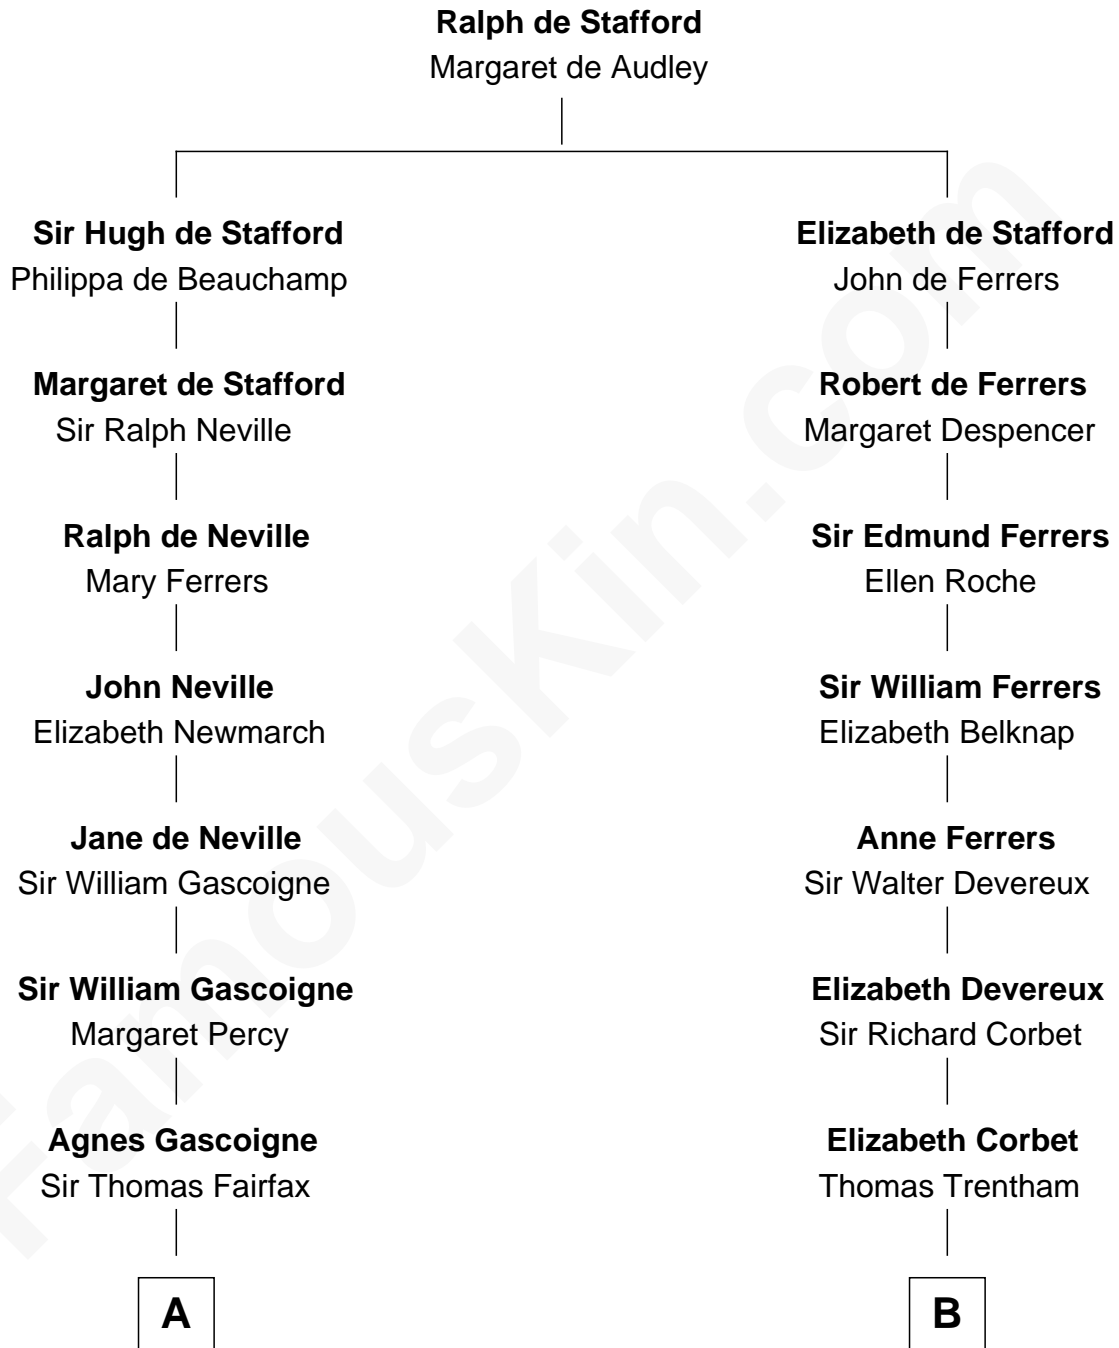

FamousKin.com

Relationship Chart of

Harriet Martineau

Author of The Hour and the Man

15th cousin 4 times removed of

Orson Welles

Radio, Stage, and Movie Actor

C