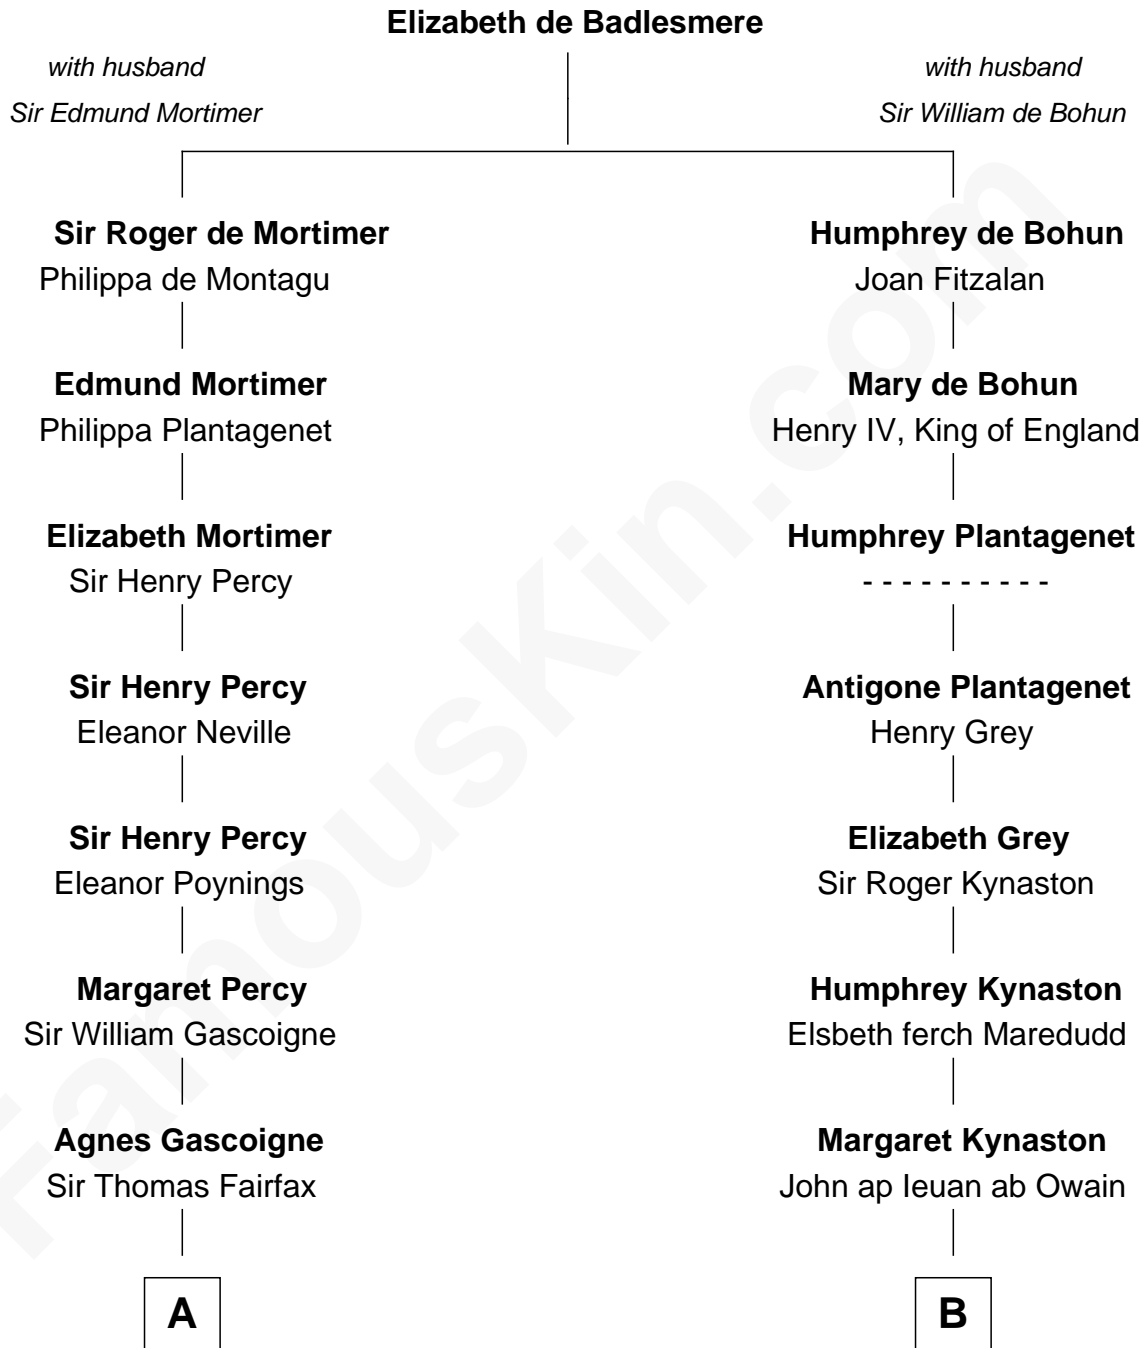

FamousKin.com Relationship Chart of

Harriet Martineau

Author of The Hour and the Man

15th cousin 3 times removed of

Orson Welles

Radio, Stage, and Movie Actor

C

Richard Head Welles