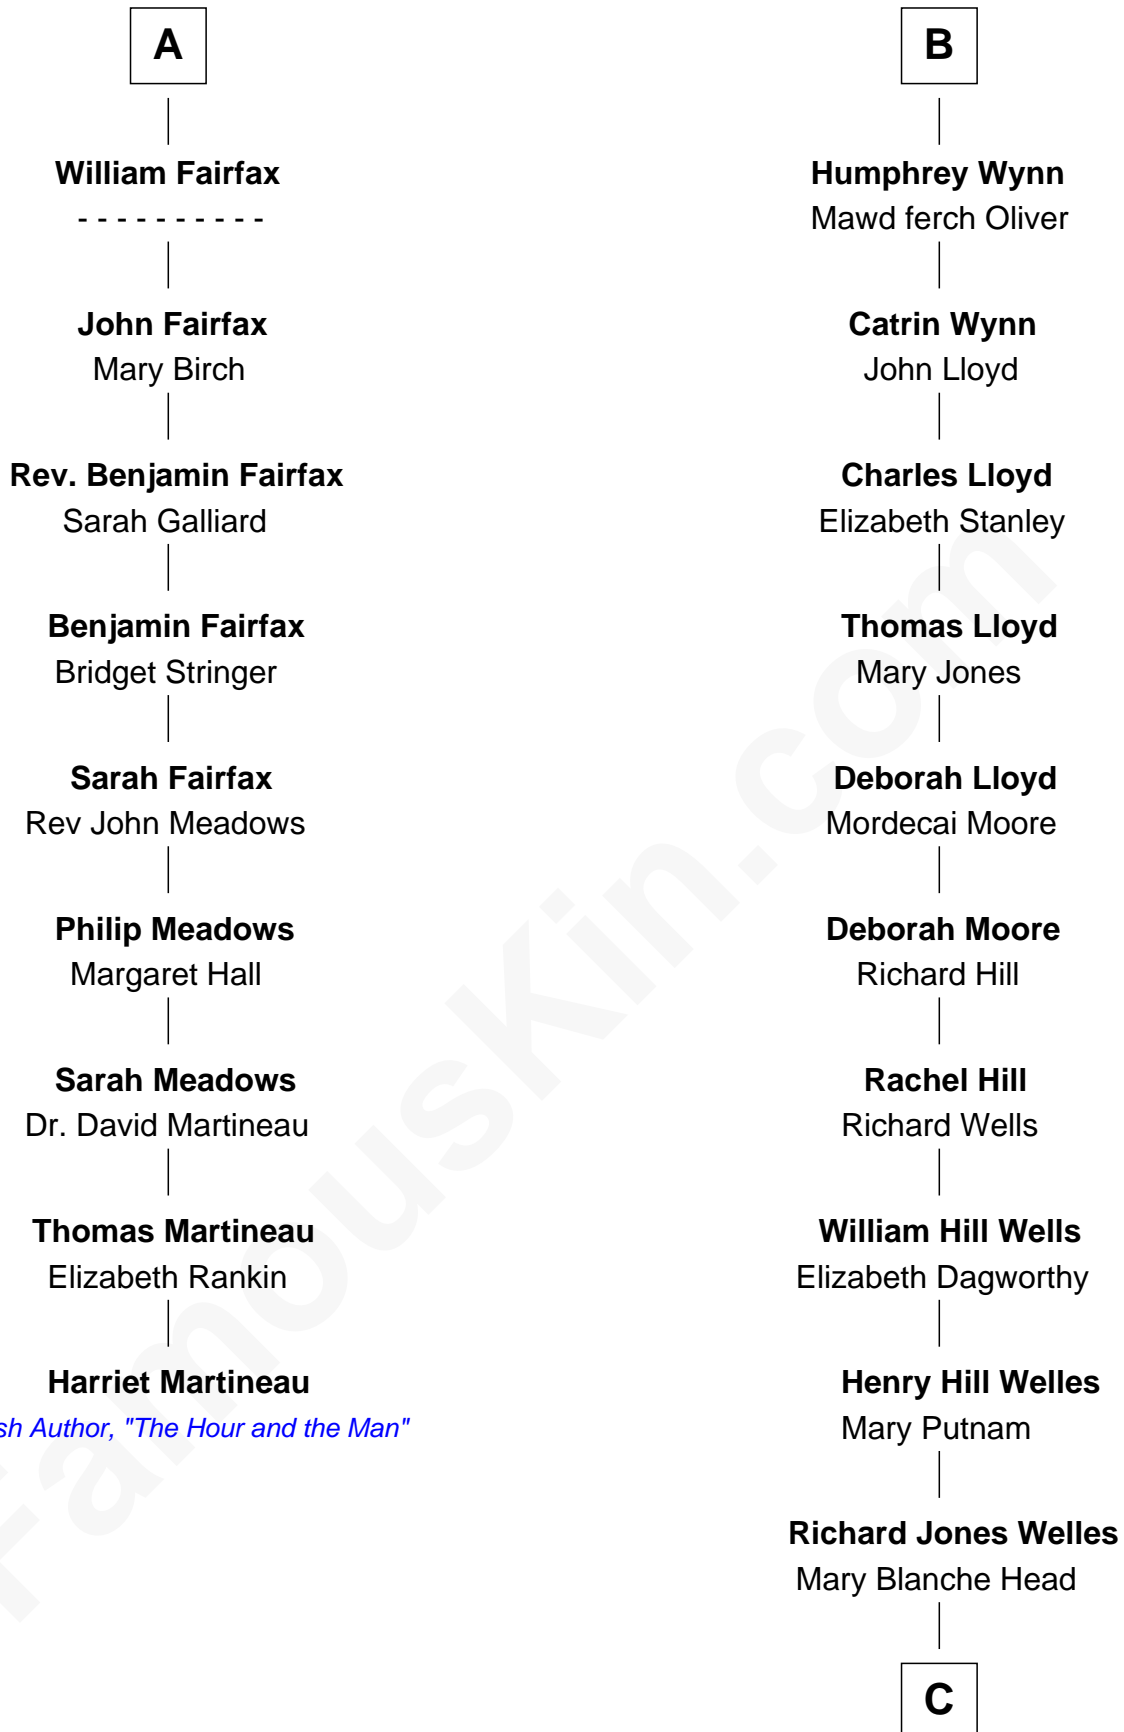

FamousKin.com Relationship Chart of

Harriet Martineau

Author of The Hour and the Man

15th cousin 3 times removed of

Orson Welles

Radio, Stage, and Movie Actor

C

Richard Head Welles