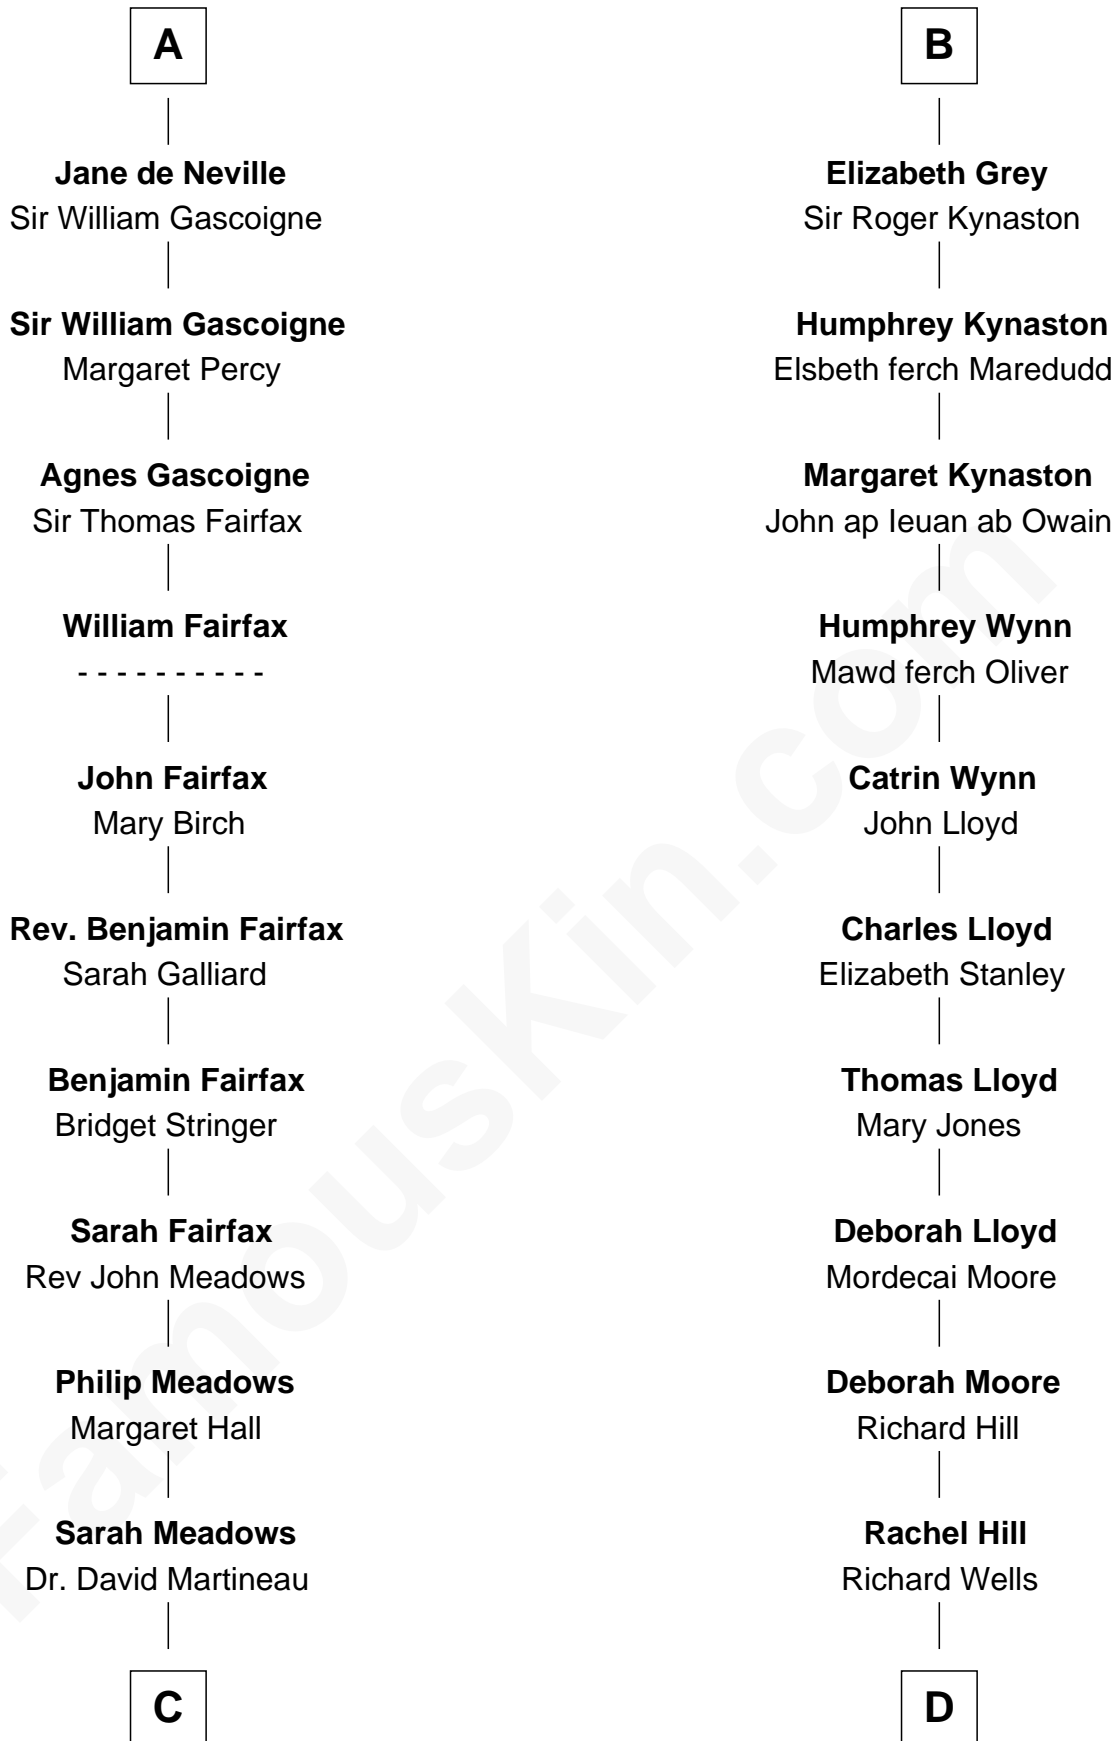

FamousKin.com Relationship Chart of

Harriet Martineau

Author of The Hour and the Man

18th cousin 3 times removed of

Orson Welles

Radio, Stage, and Movie Actor

Sir Humphrey de Bohun

Eleanor de Braiose

Maud de Fiennes

Humphrey de Bohun

Elizabeth Plantagenet

Sir William de Bohun

Elizabeth de Badlesmere

Humphrey de Bohun

Joan Fitzalan

Mary de Bohun

Henry IV, King of England

Humphrey Plantagenet

Antigone Plantagenet

Henry Grey

B

C

Thomas Martineau

Elizabeth Rankin