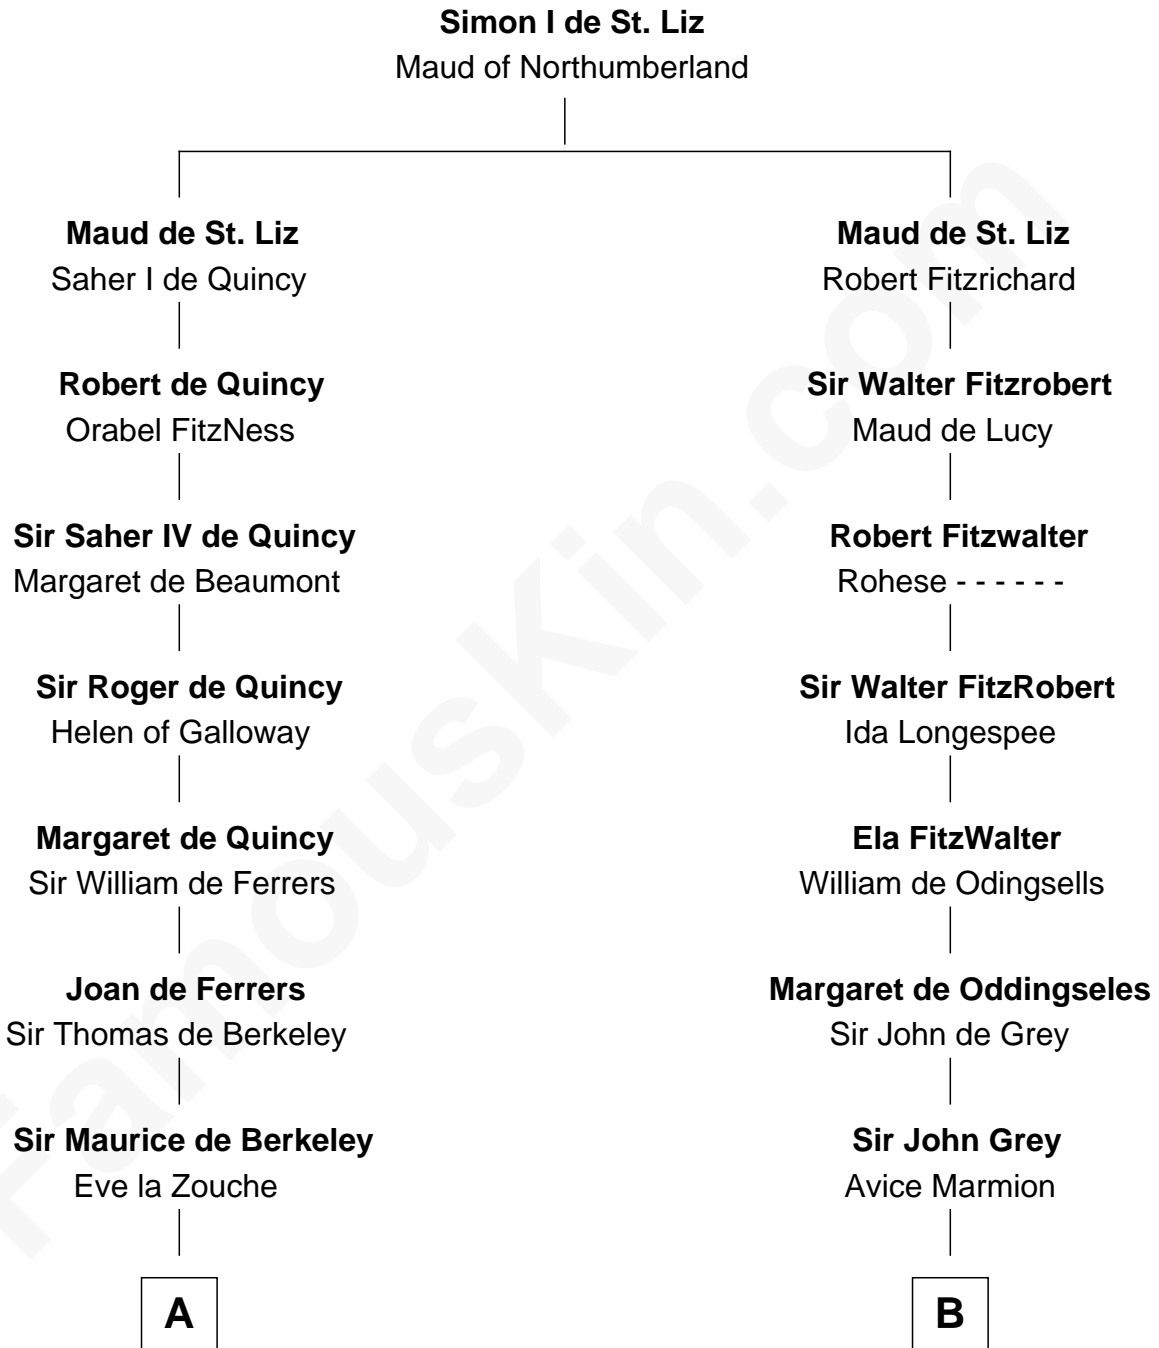

Catherine Parr

6th Wife of King Henry VIII