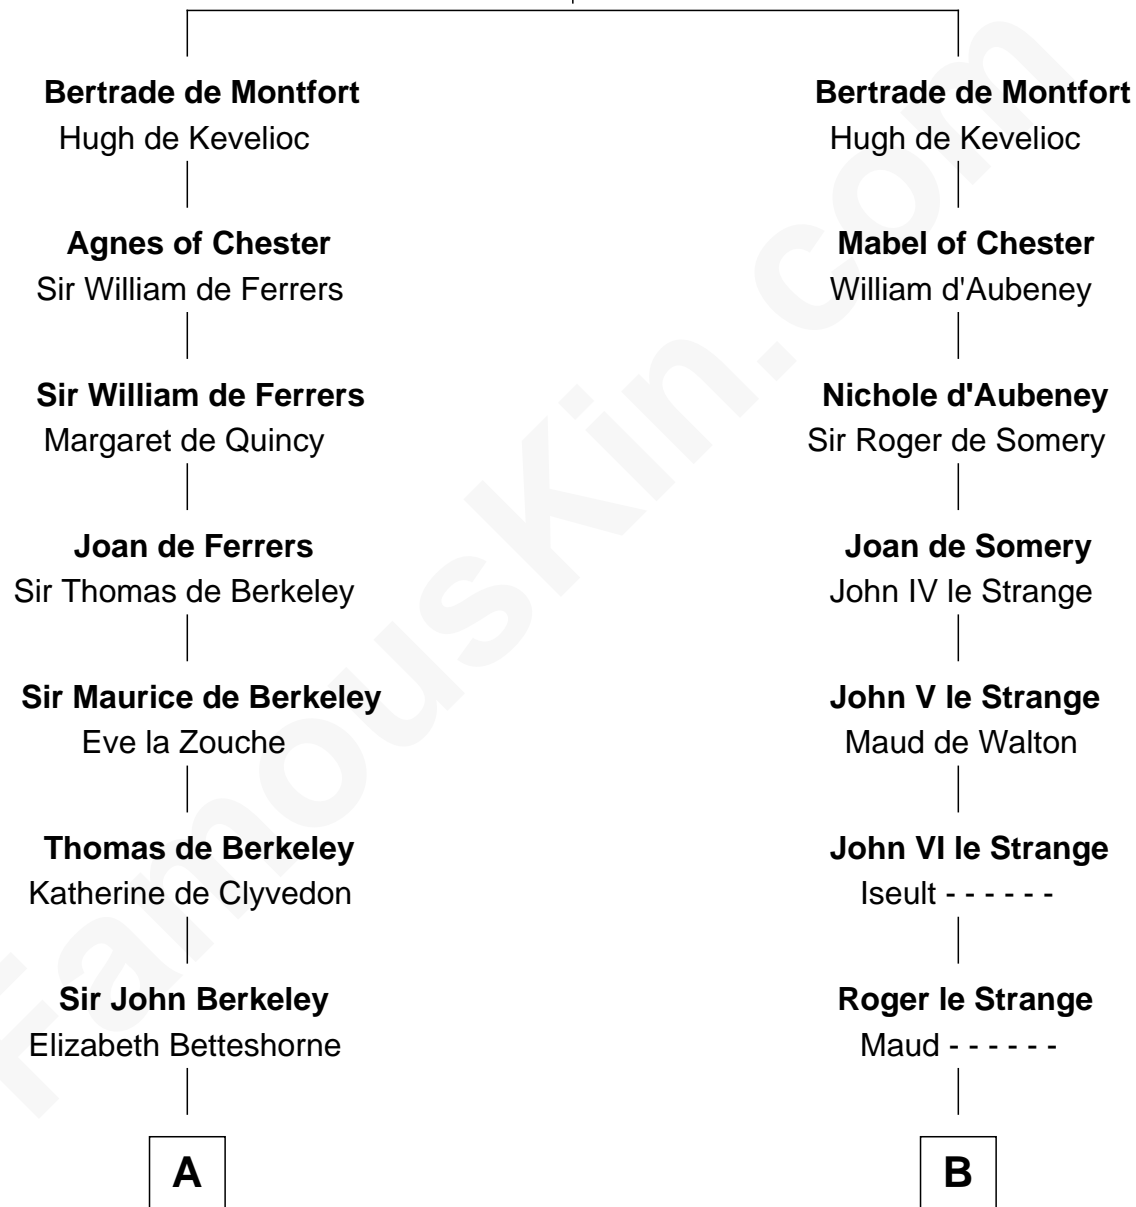

Catherine Parr

6th Wife of King Henry VIII

Simon III de Montfort

Maud - - - - -