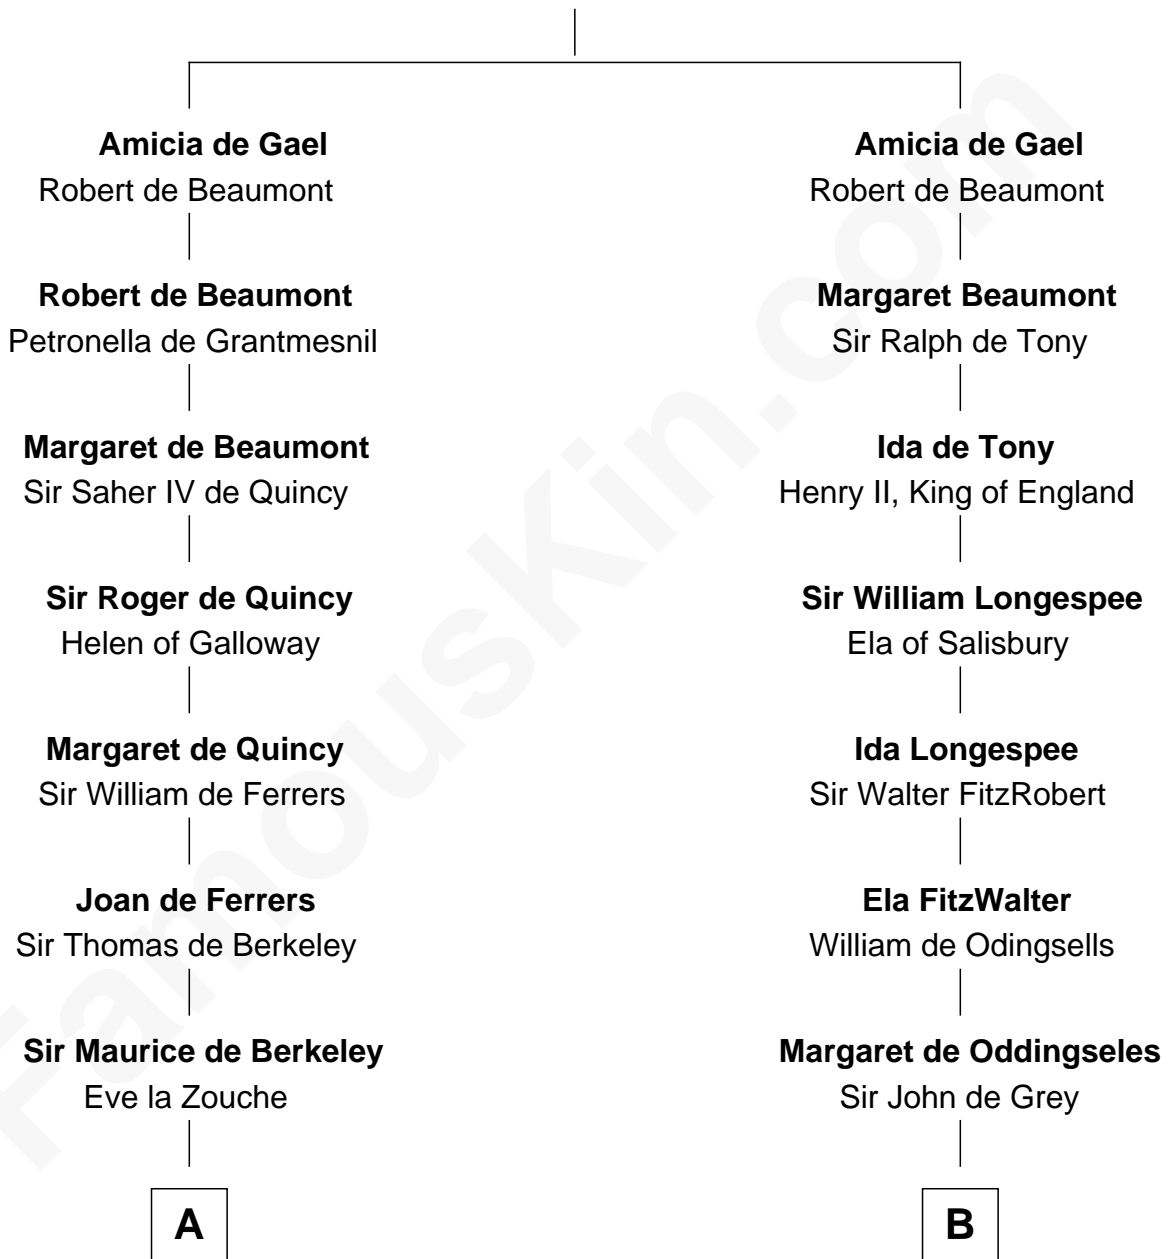

Catherine Parr

6th Wife of King Henry VIII

Ralph de Gael