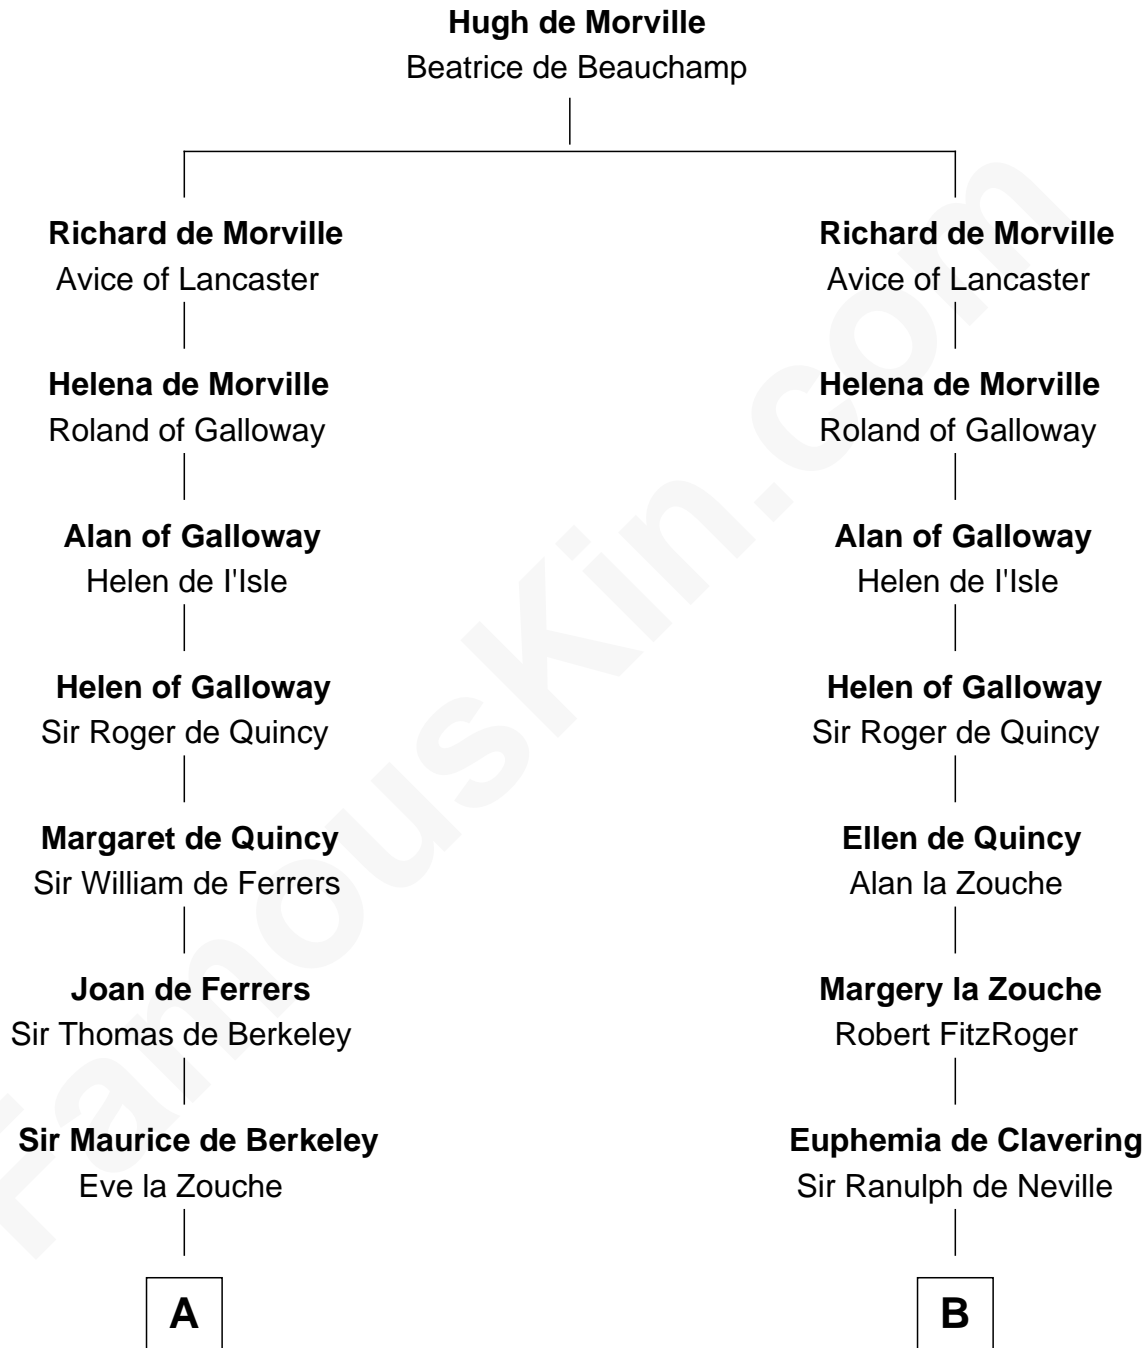

Catherine Parr

6th Wife of King Henry VIII