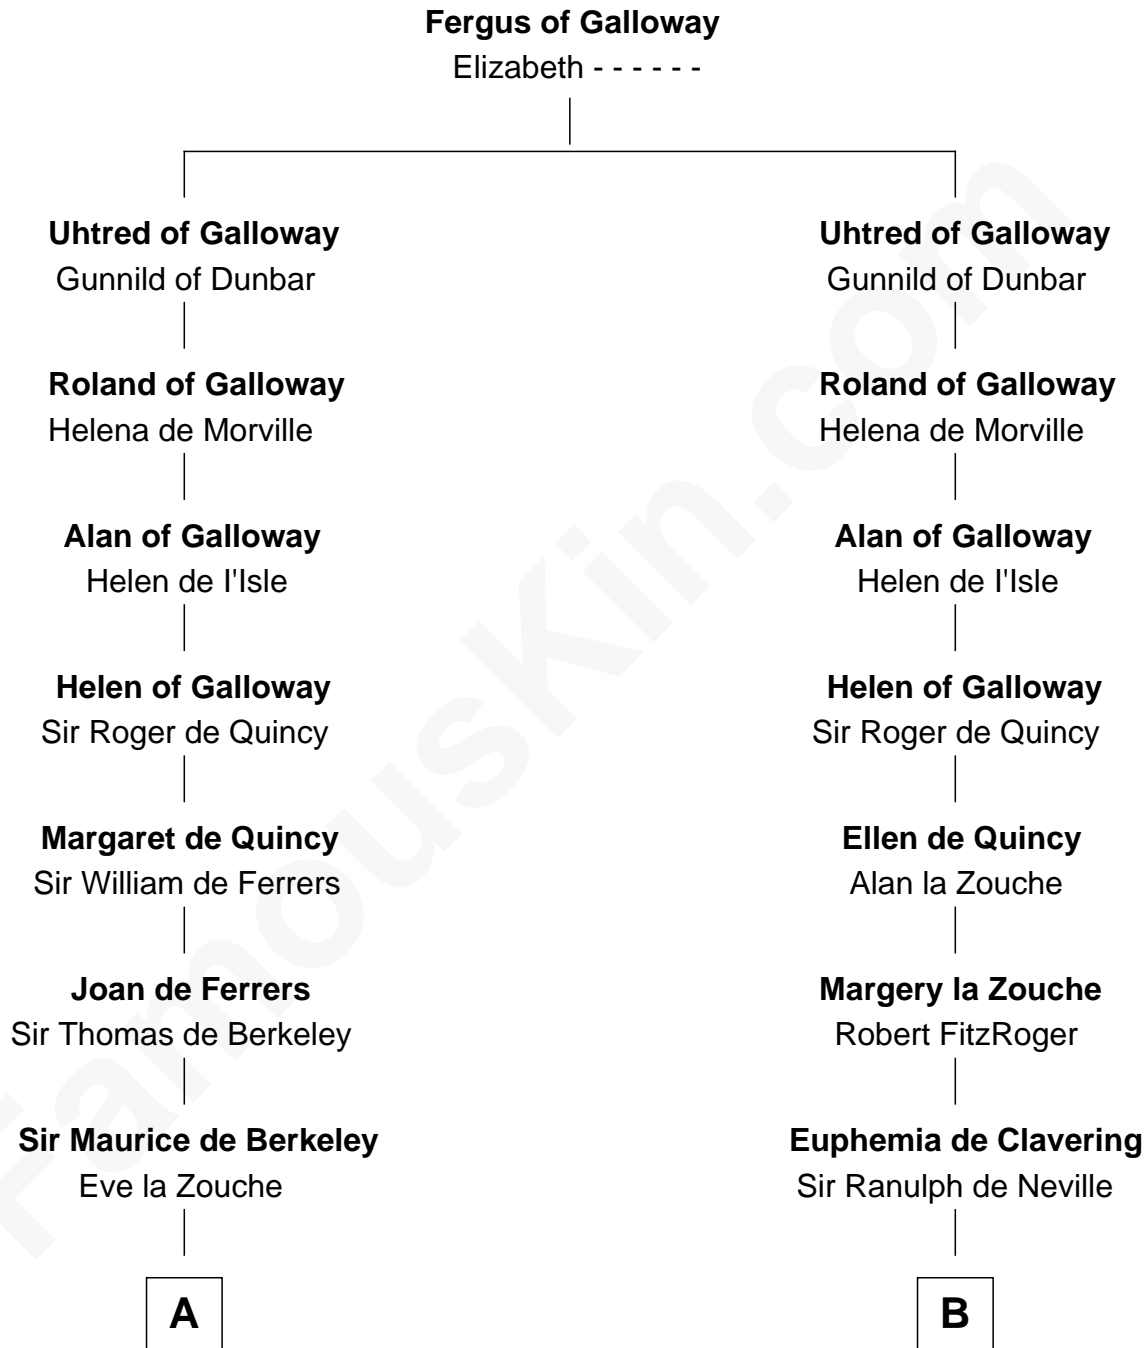

Catherine Parr

6th Wife of King Henry VIII