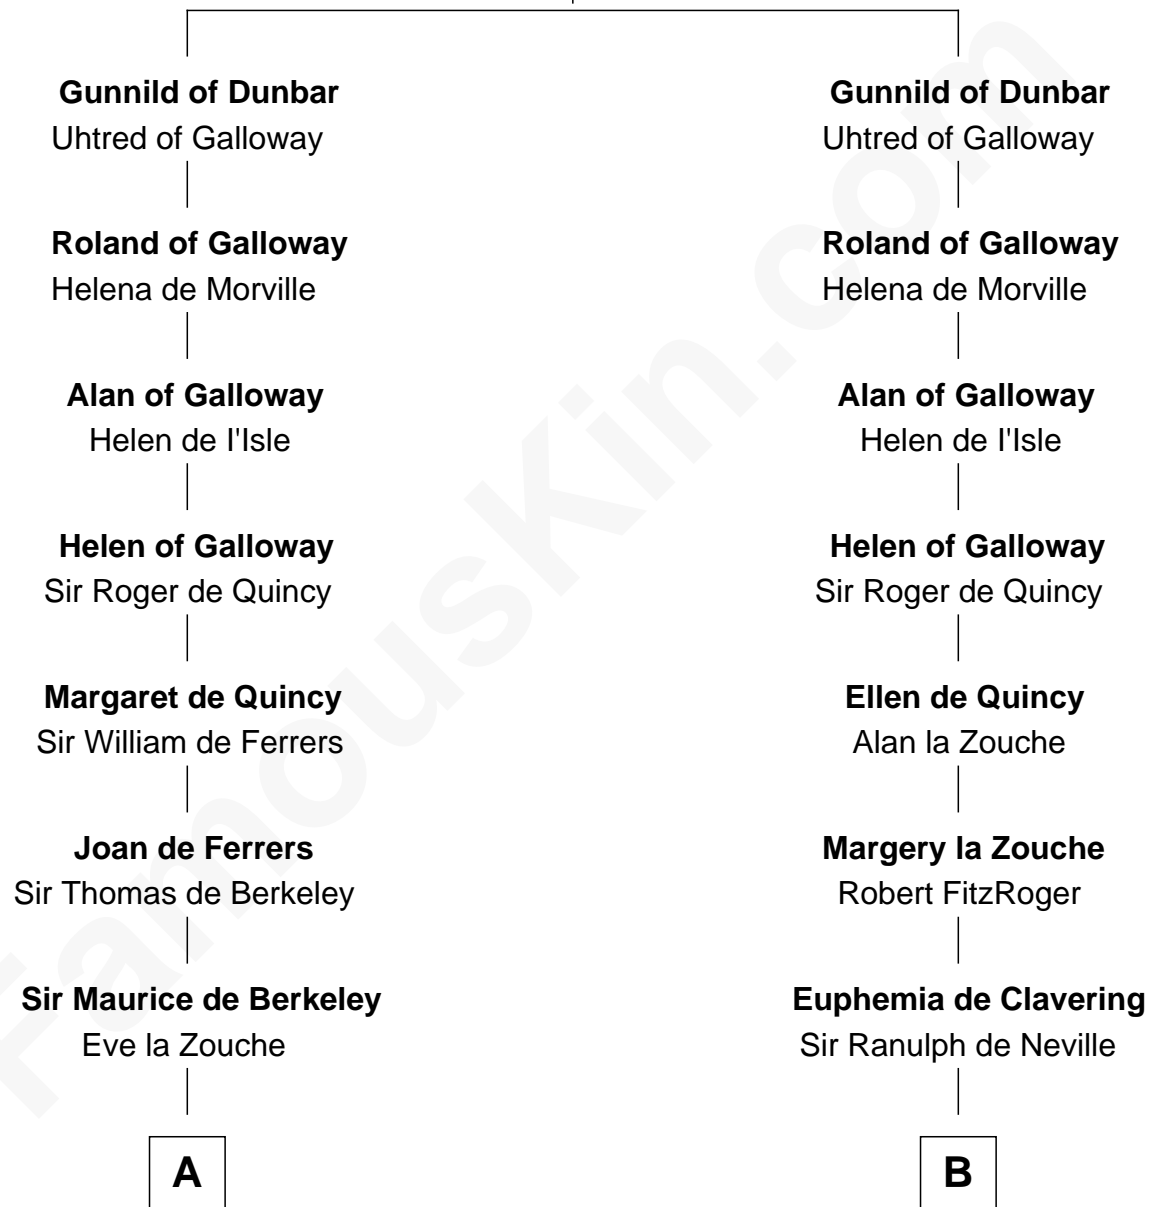

Catherine Parr

6th Wife of King Henry VIII

Waltheof of Dunbar

Sigrid - - - - -