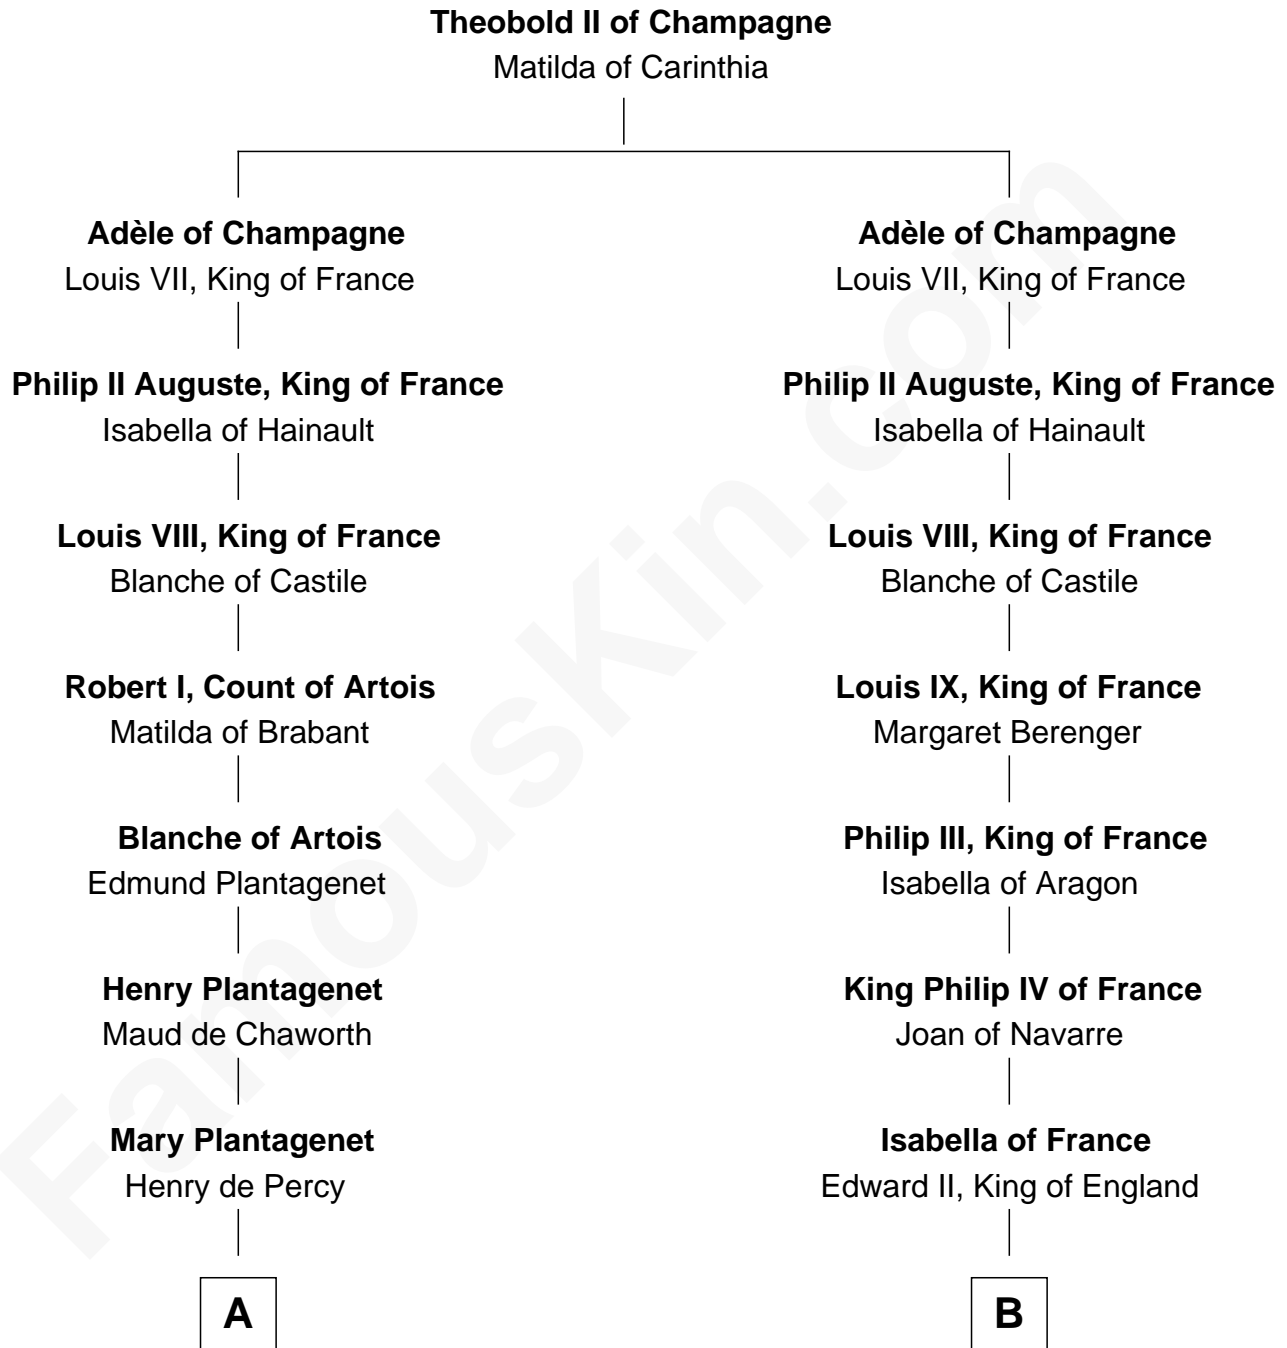

Catherine Parr

6th Wife of King Henry VIII