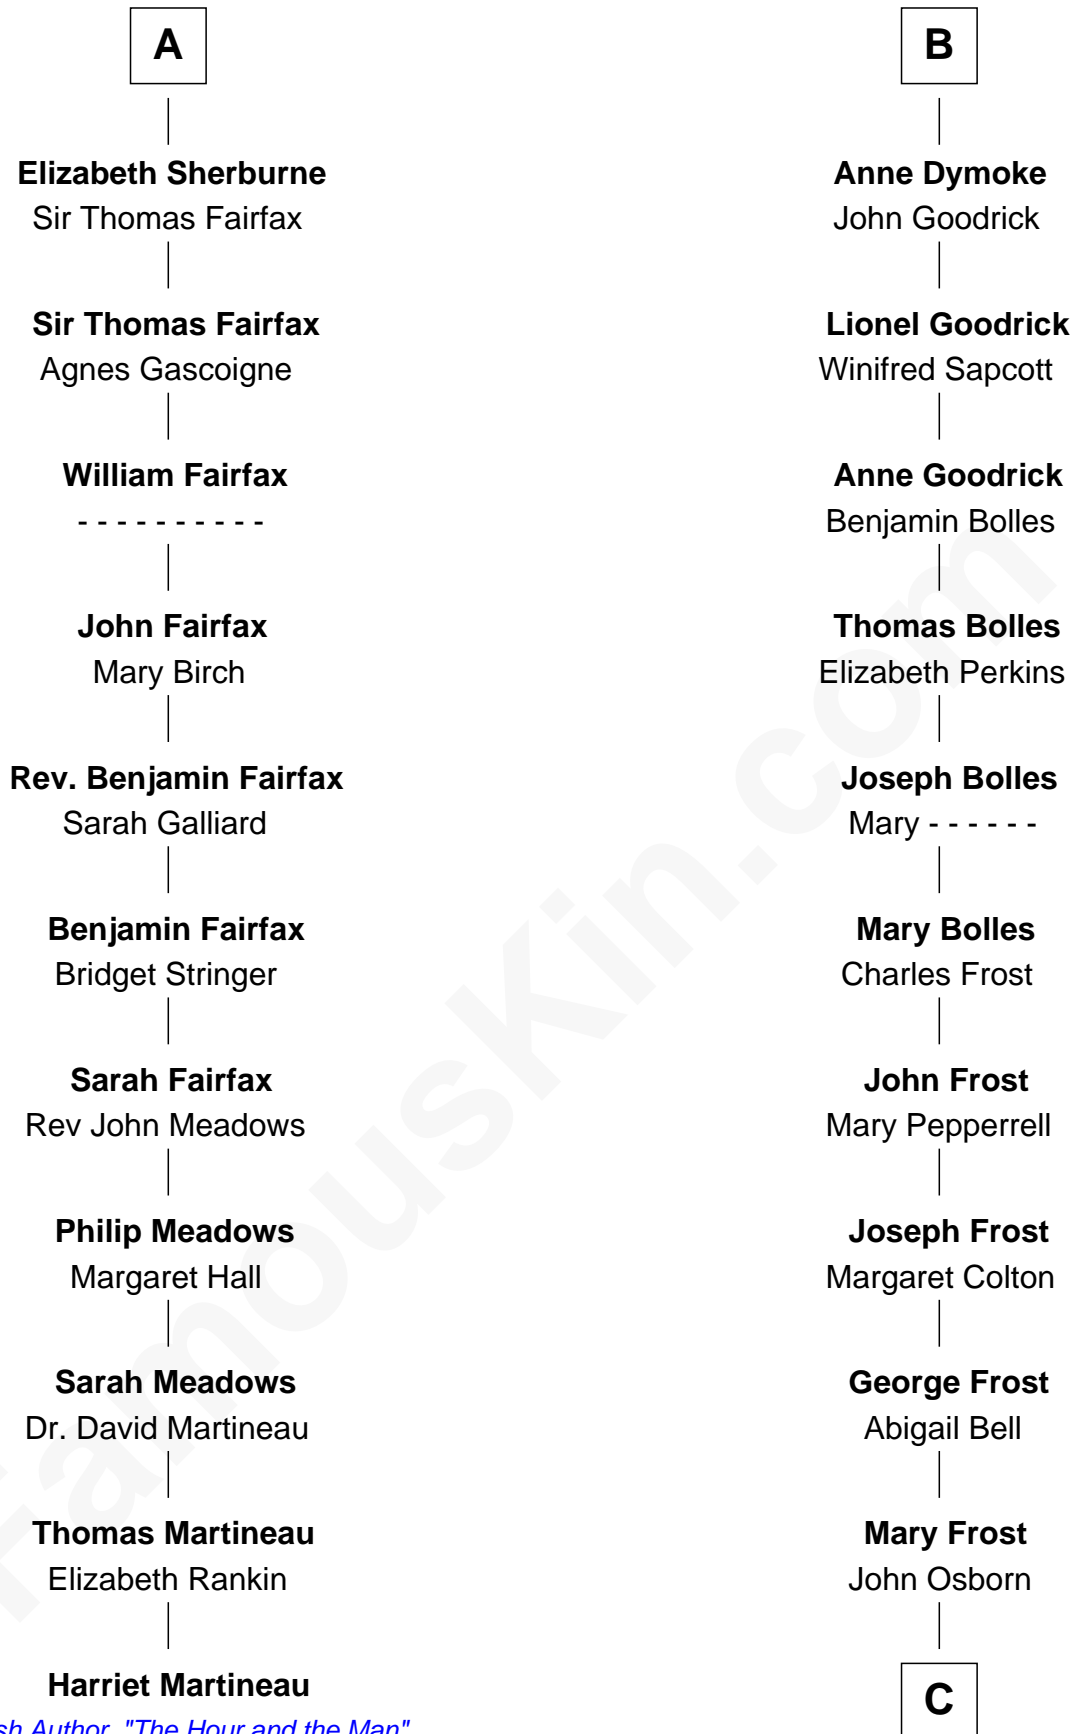

## Relationship Chart of

### Harriet Martineau

*Author of The Hour and the Man*

17th cousin 4 times removed of

### Lucille Ball

*TV Actress - "I Love Lucy"*

**C**

**Sally Bennet Osborn**

Newman Durrell

**George Osborn Durrell**

Anne Jane Jewell

**Nellie Rebecca Durrell**