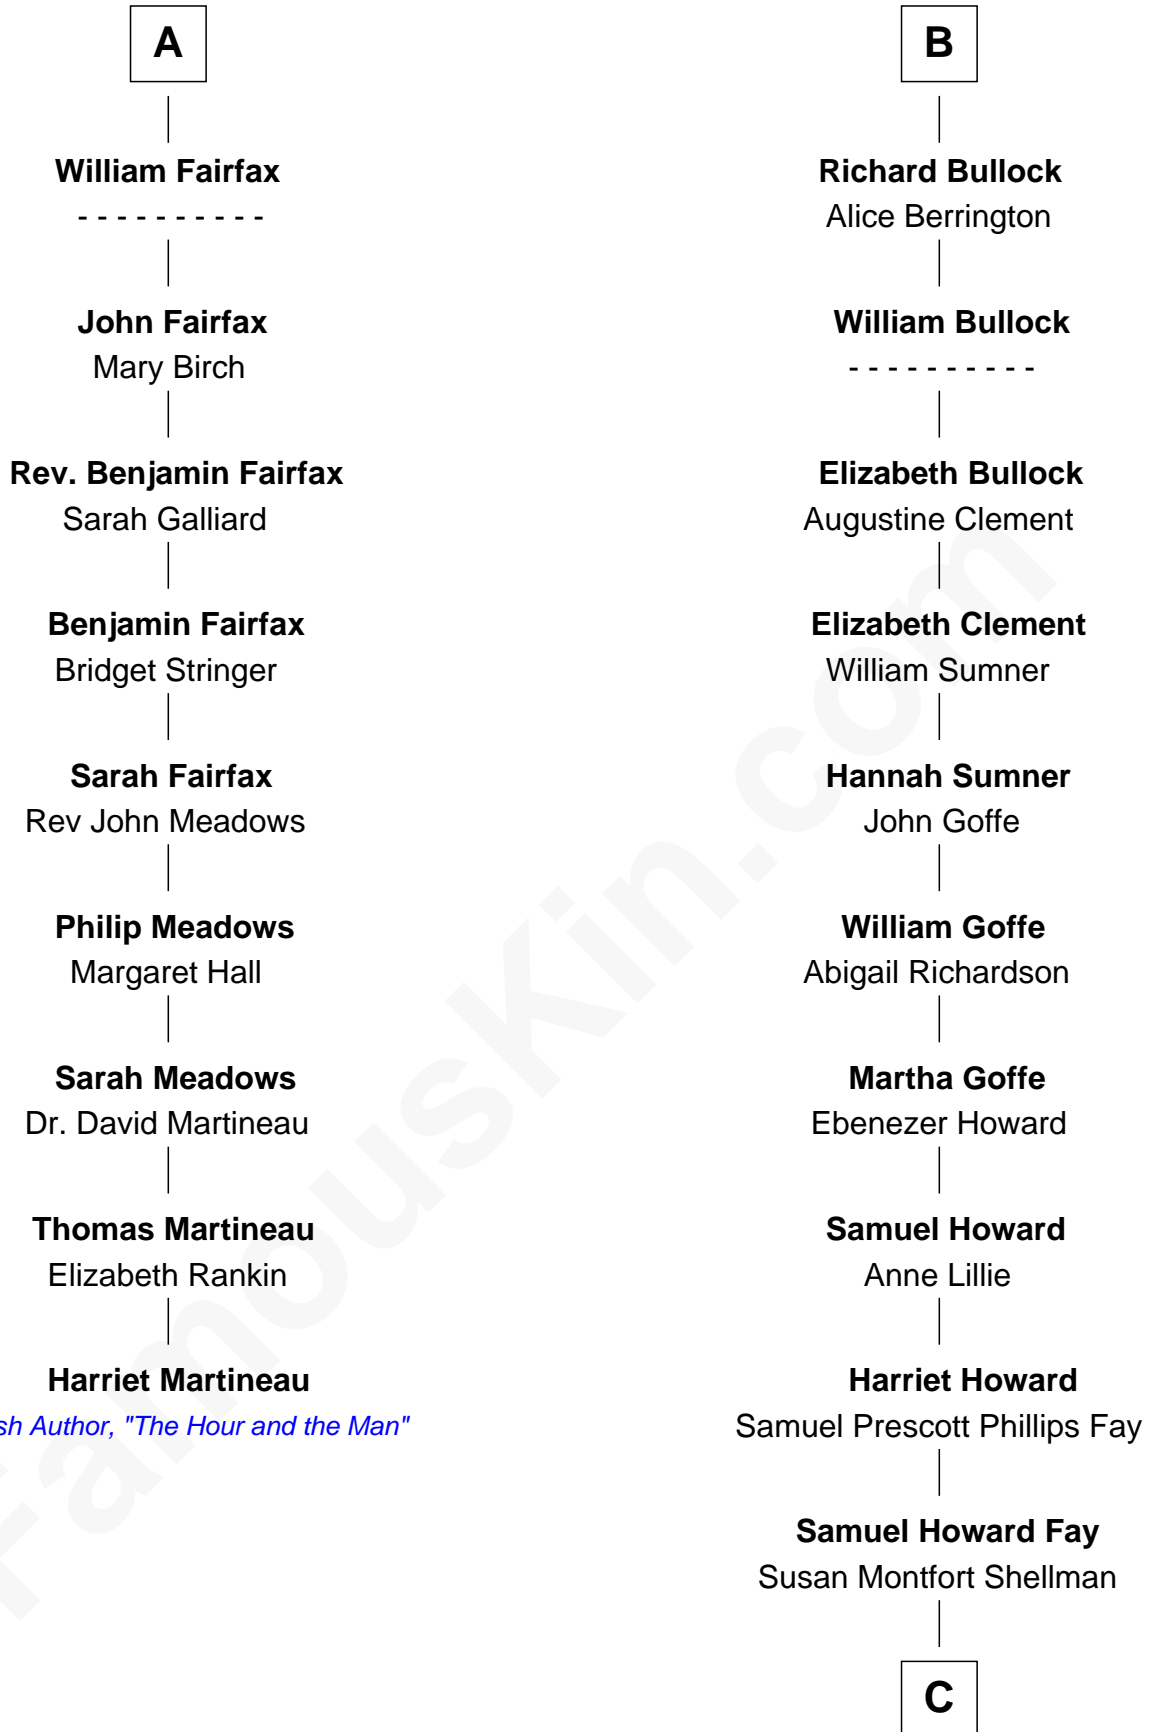

FamousKin.com Relationship Chart of

Harriet Martineau

Author of The Hour and the Man

15th cousin 6 times removed of

Jeb Bush

43rd Governor of Florida

William de Montagu
Katherine de Grandison

Philippa de Montagu
Sir Roger de Mortimer

Edmund Mortimer
Philippa Plantagenet

Elizabeth Mortimer
Sir Henry Percy

Sir Henry Percy
Eleanor Neville

Sir Henry Percy
Eleanor Poynings

Margaret Percy
Sir William Gascoigne

Agnes Gascoigne
Sir Thomas Fairfax

A

Sibyl de Montagu
Sir Edmund Fitzalan

Philippe Fitzalan
Sir Richard Sergeaux

Alice Sergeaux
Sir Richard de Vere

Sir John de Vere
Elizabeth Howard

Joan de Vere
Sir William Norreys

Margaret Norreys
Gilbert Bullock

Thomas Bullock
Alice Kingsmill

B

C

Harriet Eleanor Fay
Rev. James Smith Bush

Samuel Prescott Bush
Flora Sheldon

Prescott Sheldon Bush
Dorothy Wear Walker

George Herbert Walker Bush
Barbara Pierce

Jeb Bush
43rd Governor of Florida