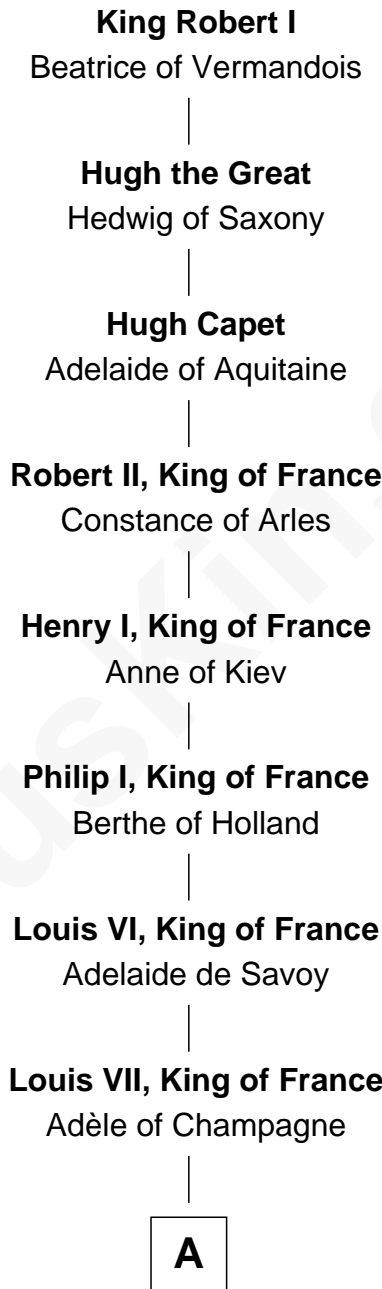

# FamousKin.com Relationship Chart of

**Harriet Martineau**

*Author of The Hour and the Man*

26th Great-granddaughter of

**King Robert I**

*King of France*

**A**

**Philip II Auguste, King of France**

Isabella of Hainault

**Louis VIII, King of France**

Blanche of Castile

**Robert I, Count of Artois**

Matilda of Brabant

**Blanche of Artois**

Edmund Plantagenet

**Henry Plantagenet**