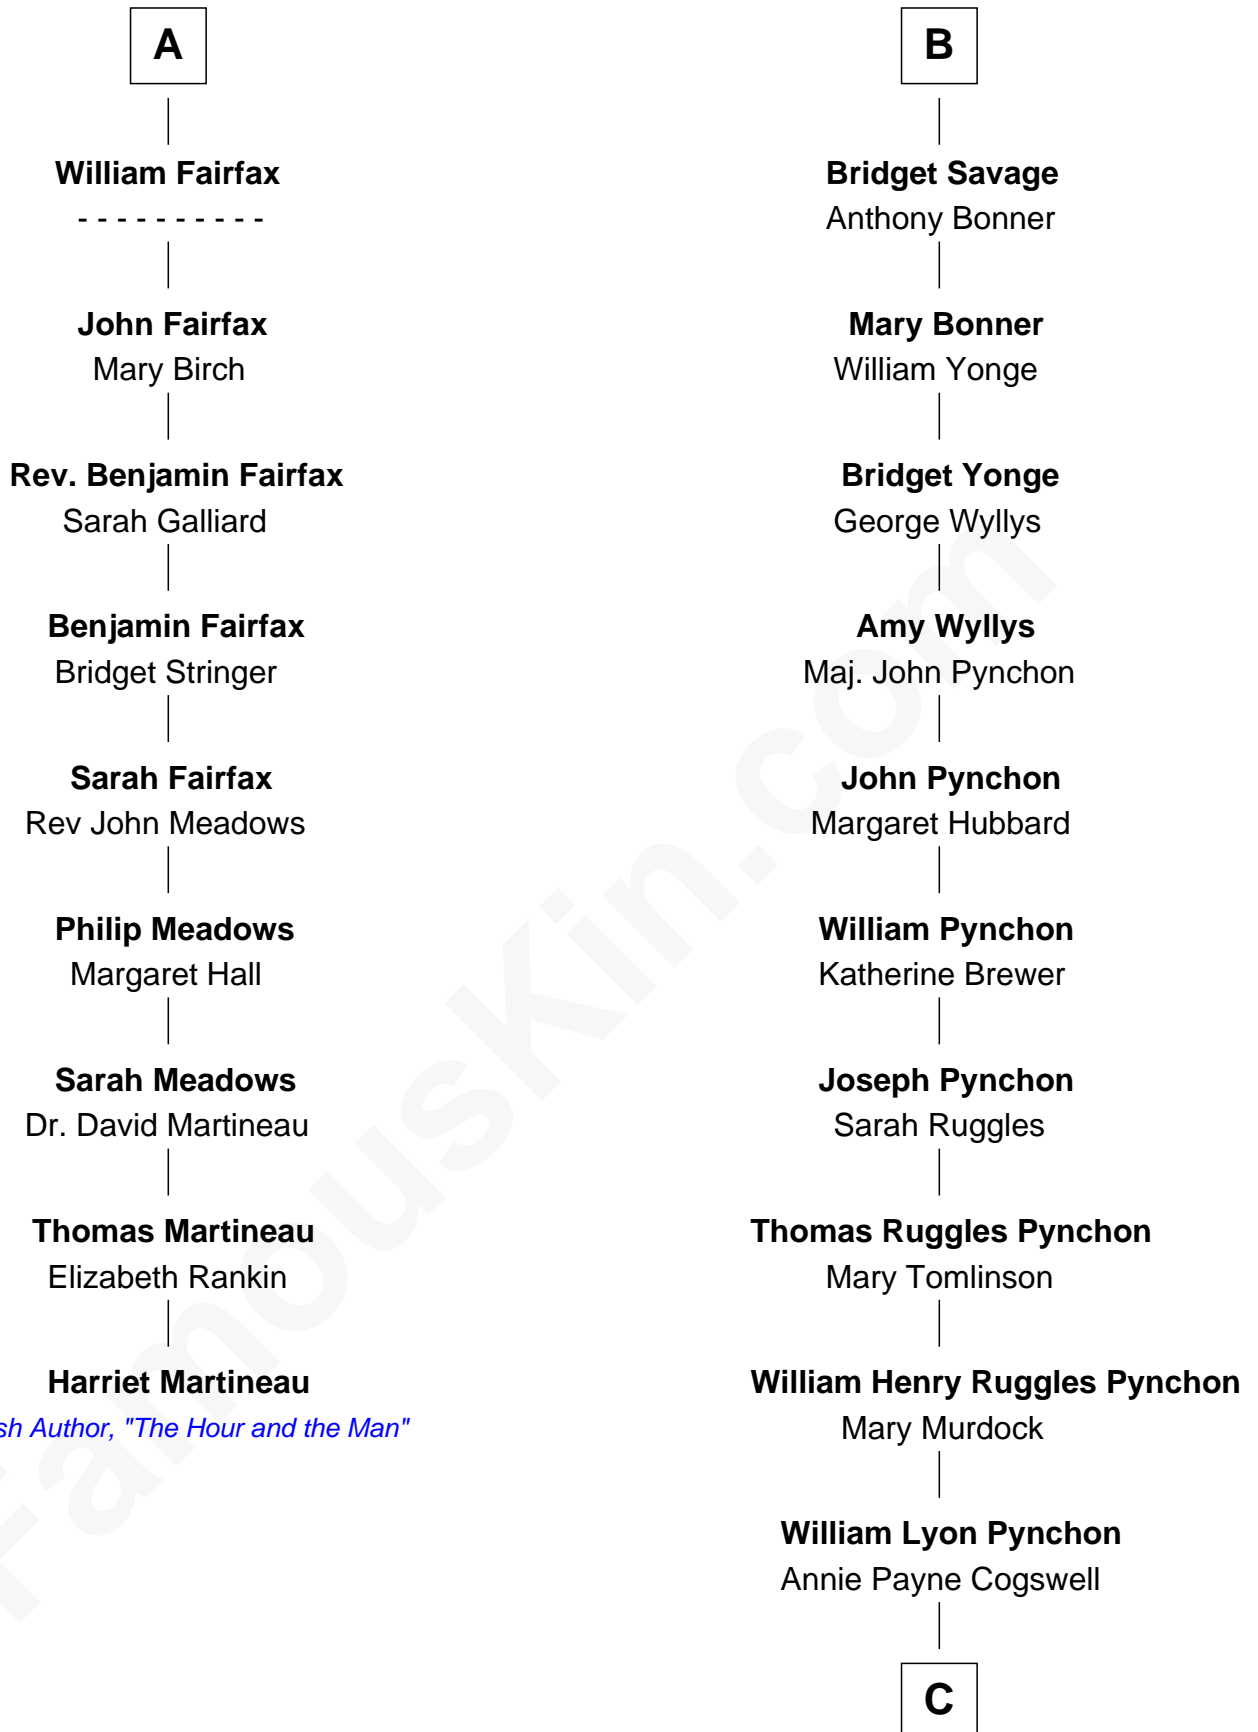

# FamousKin.com Relationship Chart of

**Harriet Martineau**

*Author of The Hour and the Man*

15th cousin 4 times removed of

**Thomas Pynchon**

*American Novelist*

**Henry Plantagenet**

Maud de Chaworth

**Sir Henry Percy**

Eleanor Poynings

**Margaret Percy**

Sir William Gascoigne

**Agnes Gascoigne**

Sir Thomas Fairfax

**A**

**Eleanor Plantagenet**

Richard Fitzalan

**Sir Richard Fitzalan**

Elizabeth de Bohun

**Elizabeth Fitzalan**

Sir Robert Goushill

**Joan Goushill**

Sir Thomas Stanley

**Katherine Stanley**

Sir John Savage

**Sir Christopher Savage**

Anne Stanley

**Sir Christopher Savage**

Anne Lygon

**B**

**C**

**William Henry Chichele Pynchon**