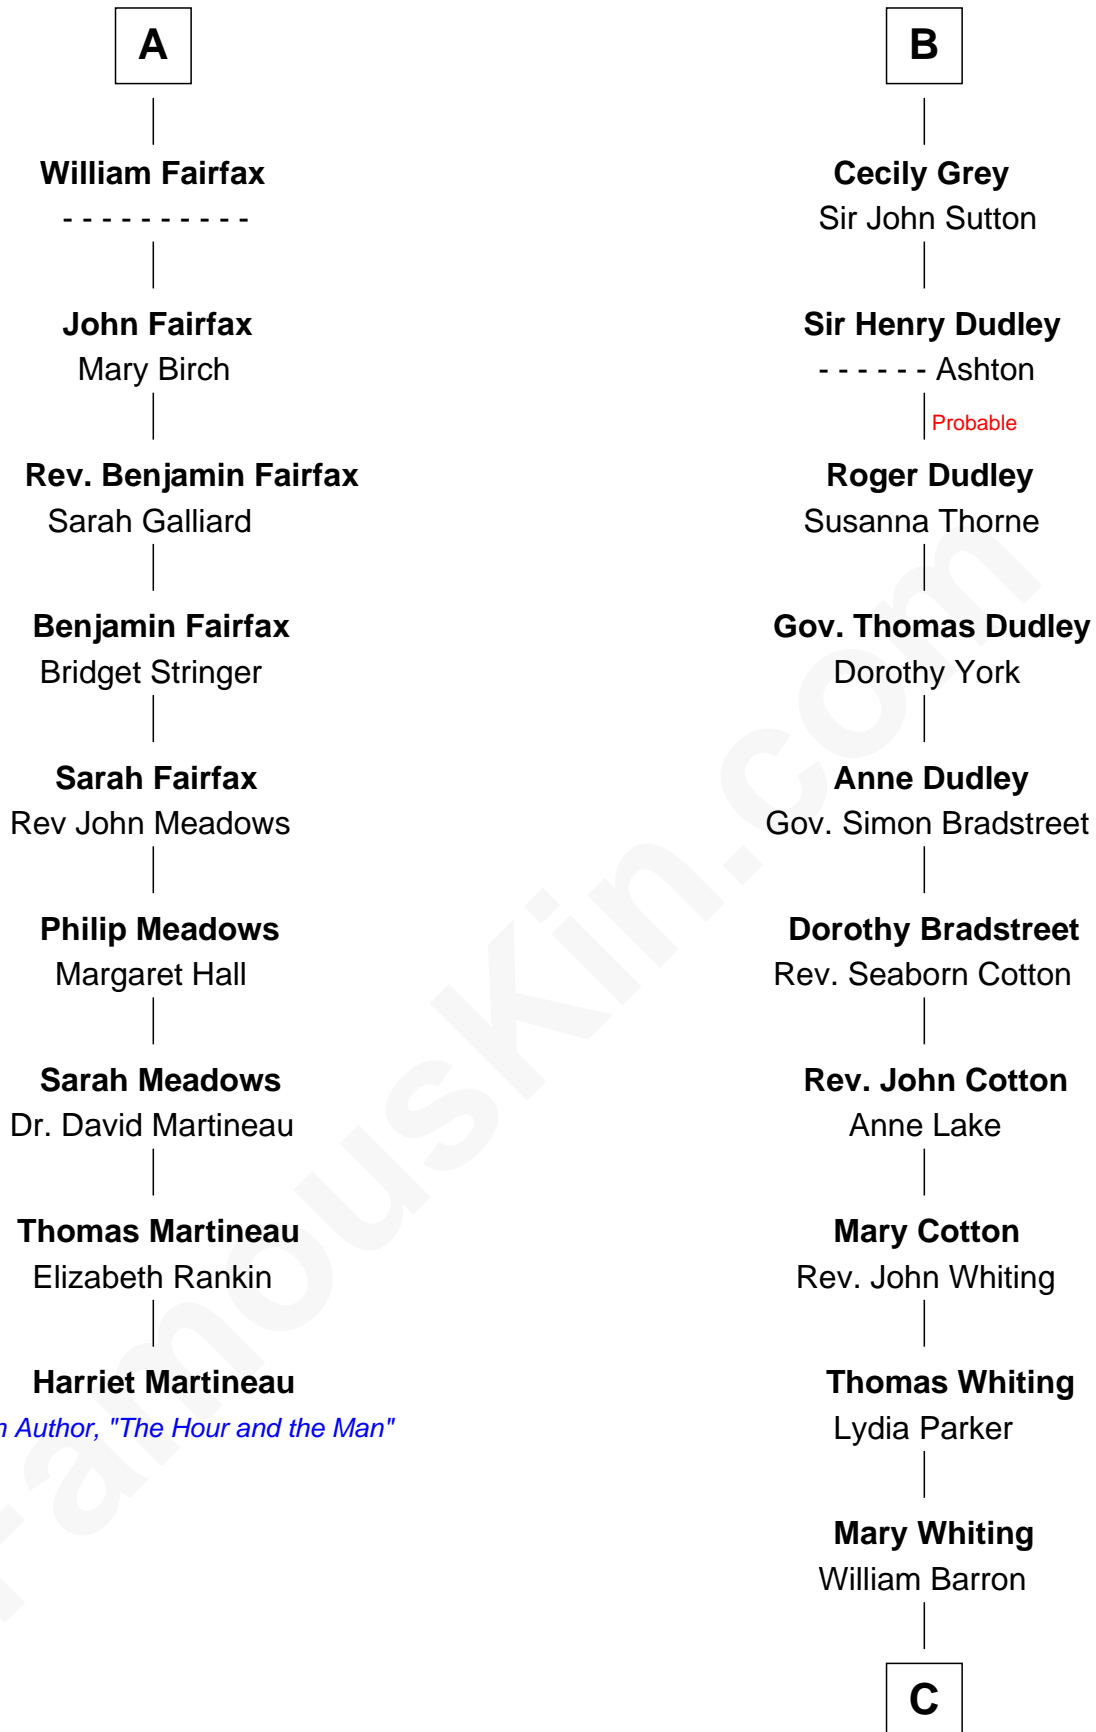

# FamousKin.com Relationship Chart of

**Harriet Martineau**

*Author of The Hour and the Man*

15th cousin 5 times removed of

**James Sherman**

*27th U.S. Vice-President*

**Sir John de Harington**

Joan - - - - -

Elizabeth de Multon

**Sir John Harington**

- - - - -

**Sir Robert Harington**

Isabel Loring

**Sir William Harington**

Margaret Hill

**Elizabeth Harington**

William Bonville

**William Bonville**

Katherine Neville

**Cecily Bonville**

Thomas Grey

**B**

**C**

—  
**Mary Augusta Barron**  
Stalham Williams

—  
**Frances Lucretia Williams**  
Richard Winslow Sherman

—  
**Mary Frances Sherman**  
Richard Updike Sherman

—  
**James Sherman**  
*27th U.S. Vice-President*

FamousKin.com