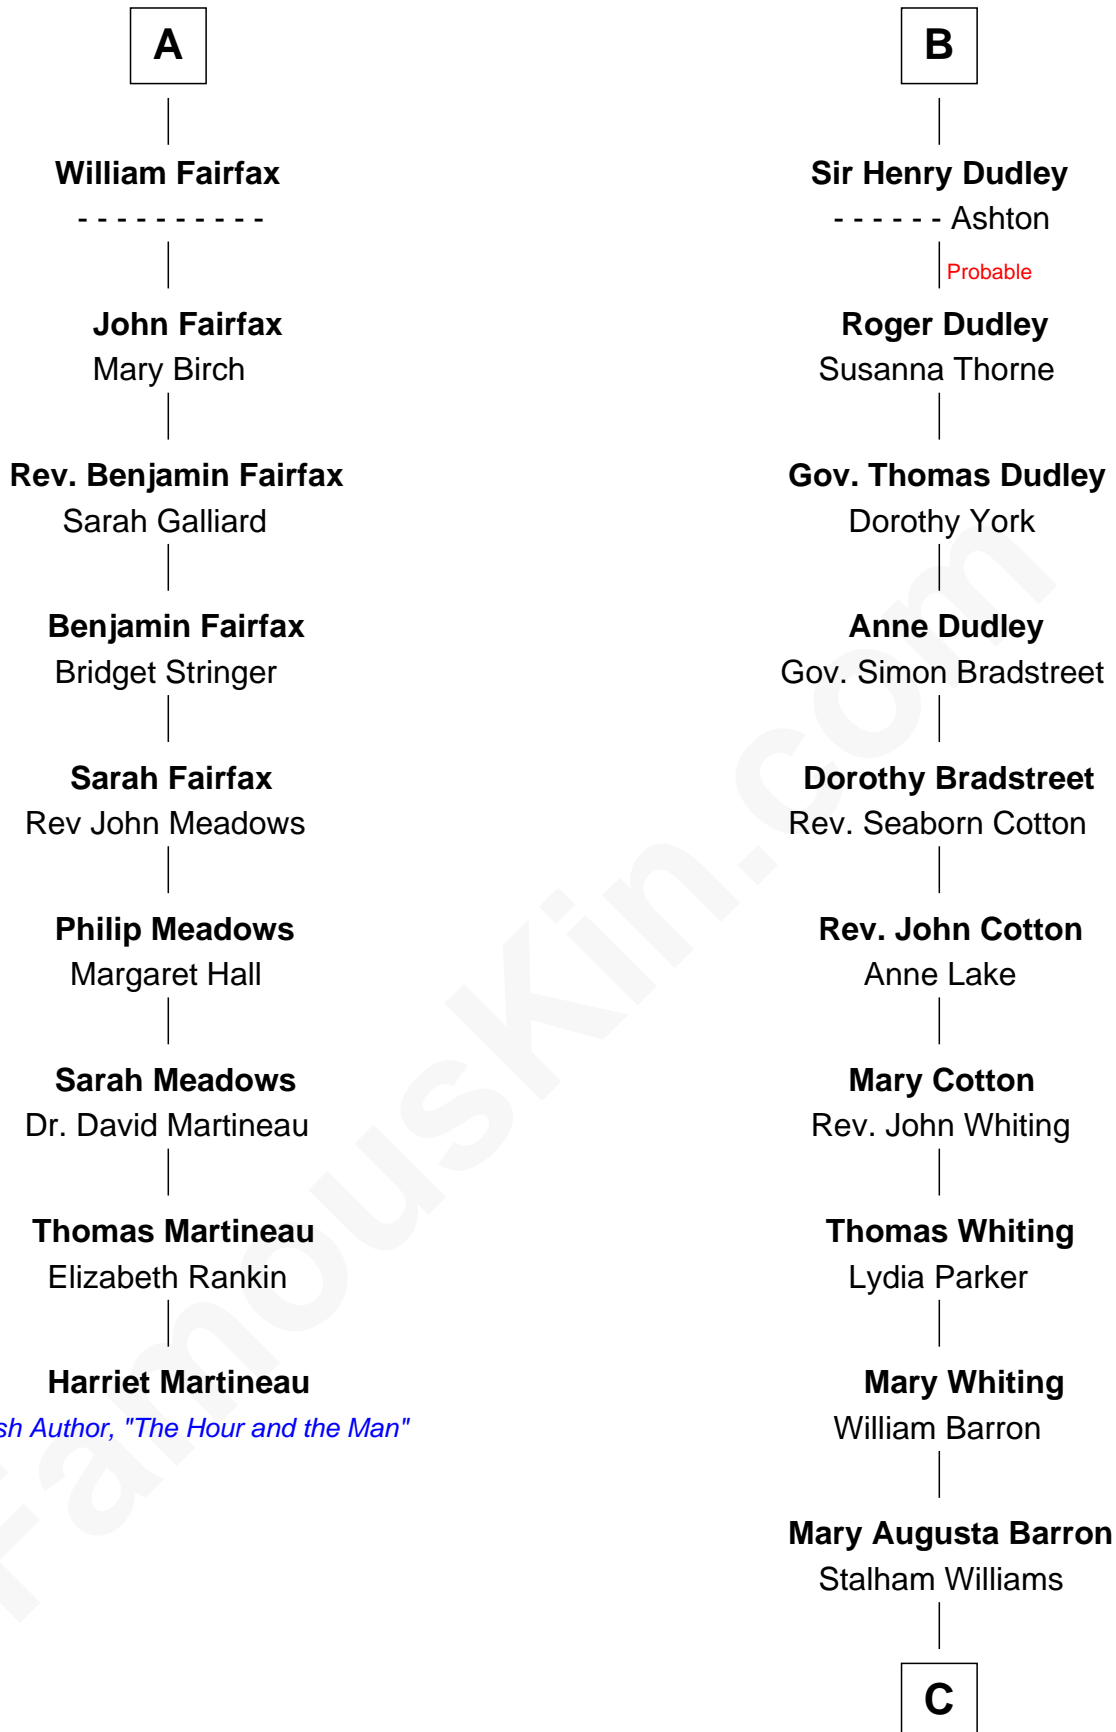

# FamousKin.com Relationship Chart of

**Harriet Martineau**

*Author of The Hour and the Man*

15th cousin 4 times removed of

**James Sherman**

*27th U.S. Vice-President*

**Ralph de Stafford**

Margaret de Audley

**Sir William Gascoigne**  
Margaret Percy

**Agnes Gascoigne**  
Sir Thomas Fairfax

**A**

**Beatrice de Stafford**  
Thomas de Ros

**Margaret de Ros**  
Sir Reynold Grey

**Margaret Grey**  
Sir William Bonville

**William Bonville**  
Elizabeth Harington

**William Bonville**  
Katherine Neville

**Cecily Bonville**  
Thomas Grey

**Cecily Grey**  
Sir John Sutton

**B**

C

Frances Lucretia Williams

Richard Winslow Sherman