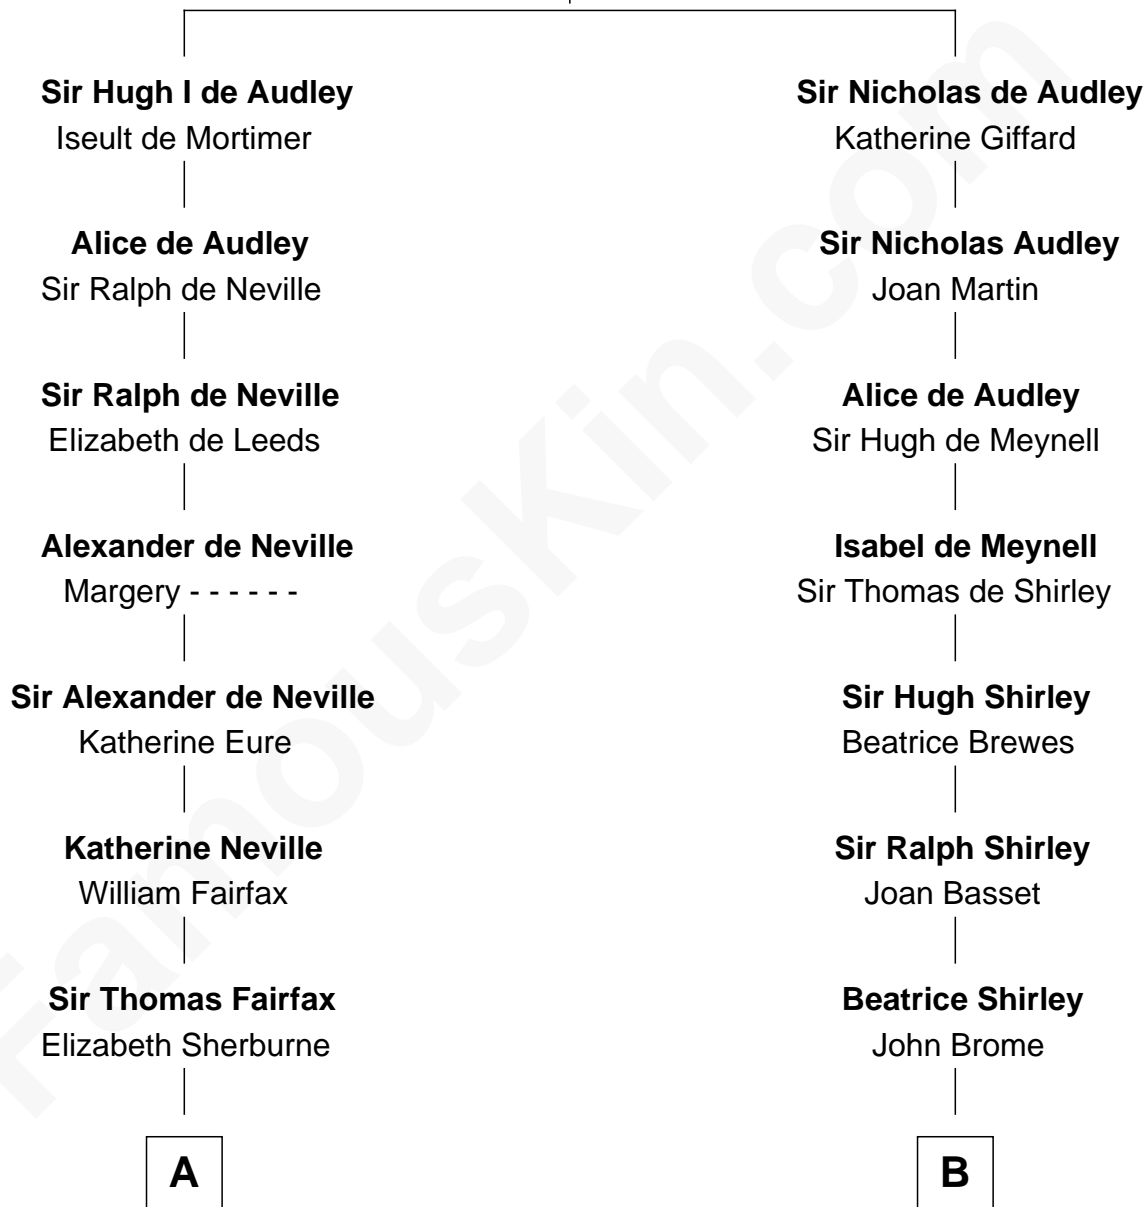

# FamousKin.com Relationship Chart of

**Harriet Martineau**

*Author of The Hour and the Man*

16th cousin 3 times removed of

**James Sherman**

*27th U.S. Vice-President*

**Sir James de Audley**

Ela Longespee

C

**Richard Winslow Sherman**

Frances Lucretia Williams

**Mary Frances Sherman**

Richard Updike Sherman

**James Sherman**

*27th U.S. Vice-President*

FamousKin.com