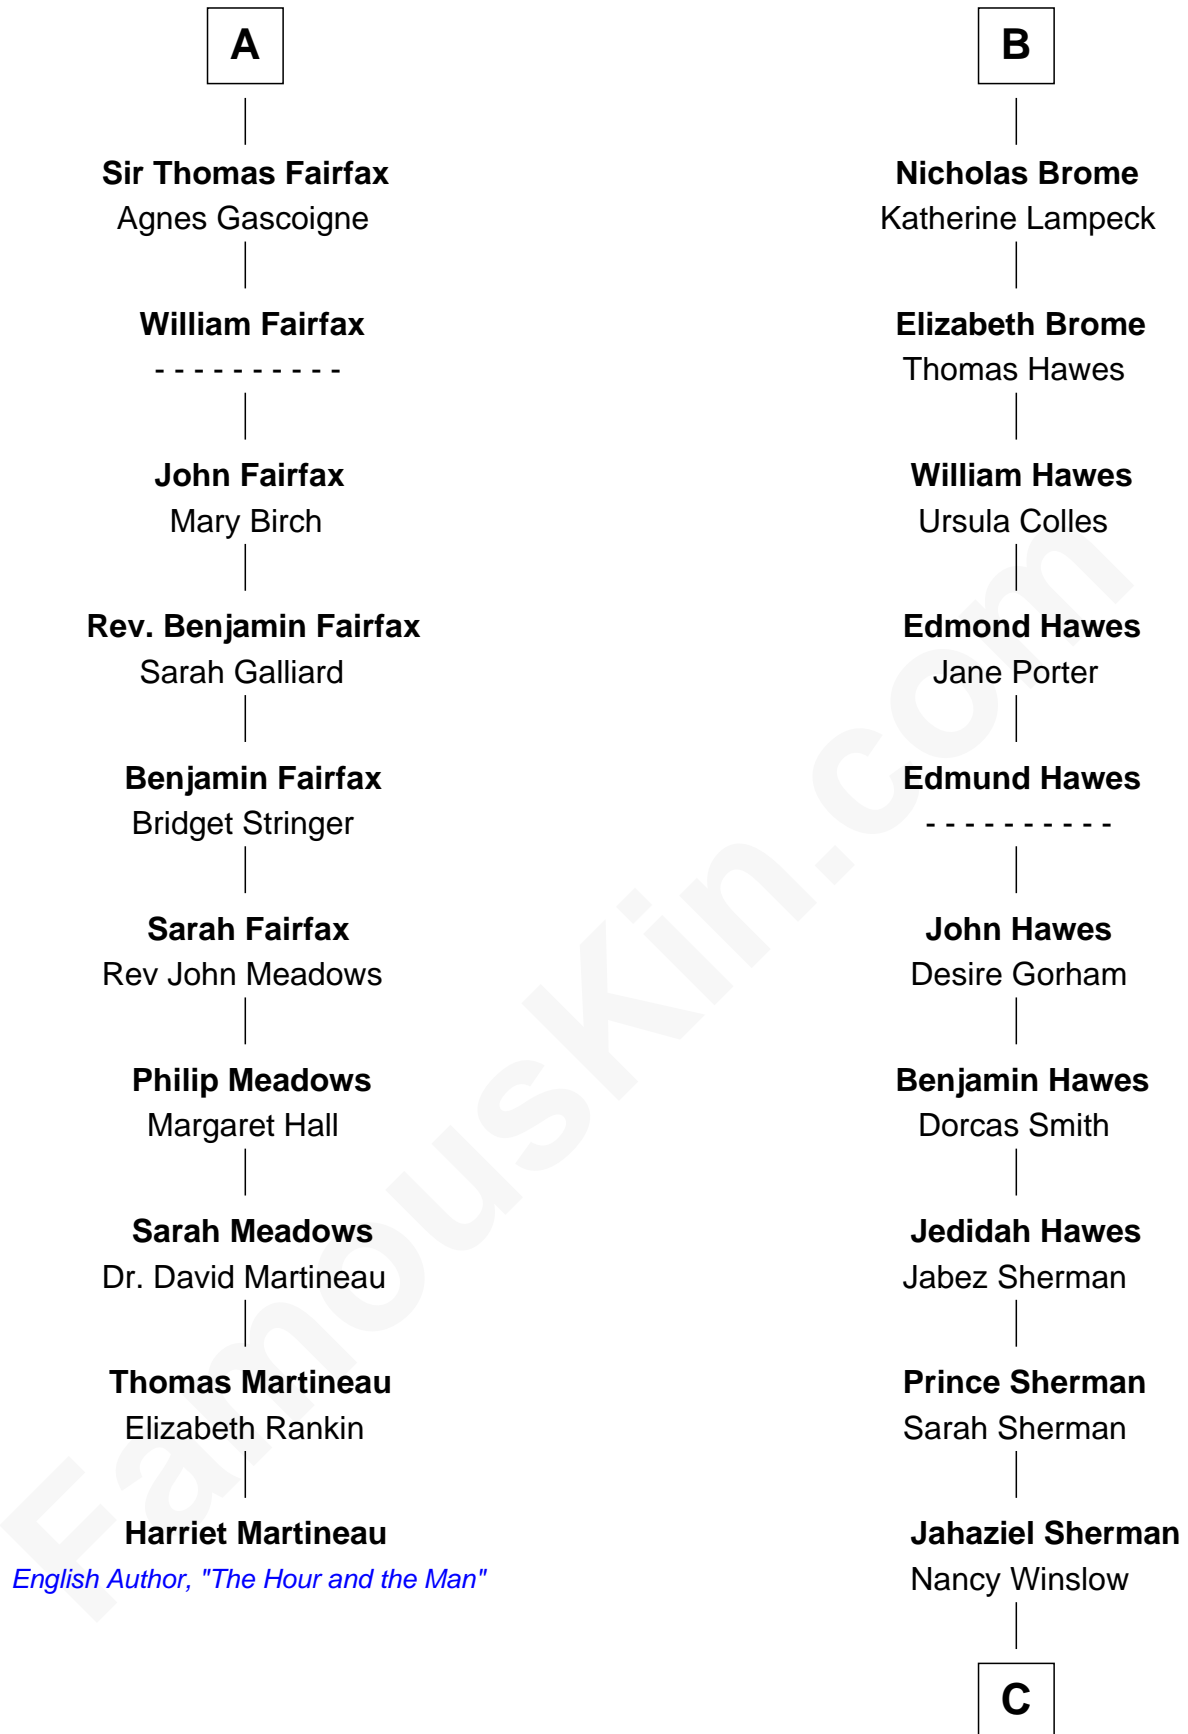

# FamousKin.com Relationship Chart of

**Harriet Martineau**

*Author of The Hour and the Man*

16th cousin 3 times removed of

**James Sherman**

*27th U.S. Vice-President*

**Sir James de Audley**

Ela Longespee

C

**Richard Winslow Sherman**

Frances Lucretia Williams

**Mary Frances Sherman**

Richard Updike Sherman

**James Sherman**

*27th U.S. Vice-President*

FamousKin.com