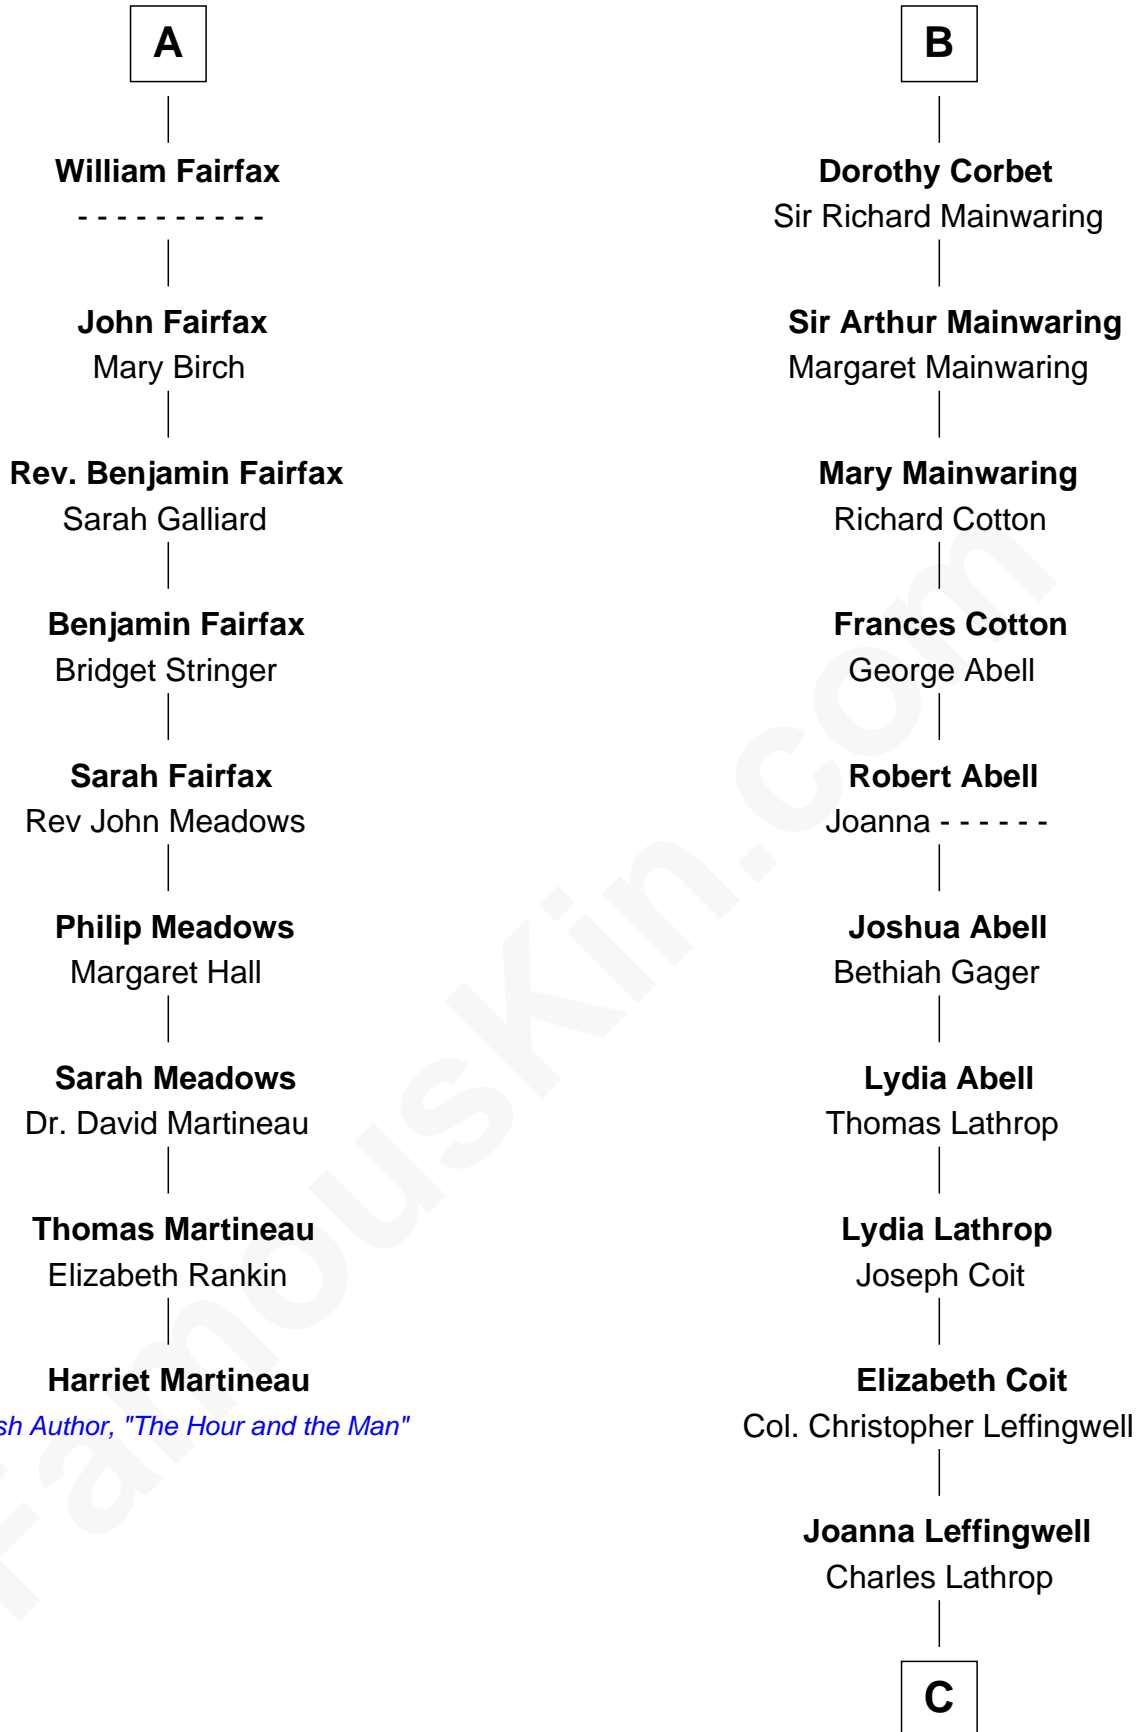

## Relationship Chart of

### Harriet Martineau

*Author of The Hour and the Man*

15th cousin 5 times removed of

**Allen Dulles**

*5th Director of the C.I.A.*

**C**

**Harriet Wadsworth Lathrop**

Rev. Miron Winslow

**Harriet Lathrop Winslow**

Rev. John Welsh Dulles

**Allen Macy Dulles**

Edith Foster

**Allen Dulles**

*5th Director of the C.I.A.*

FamousKin.com