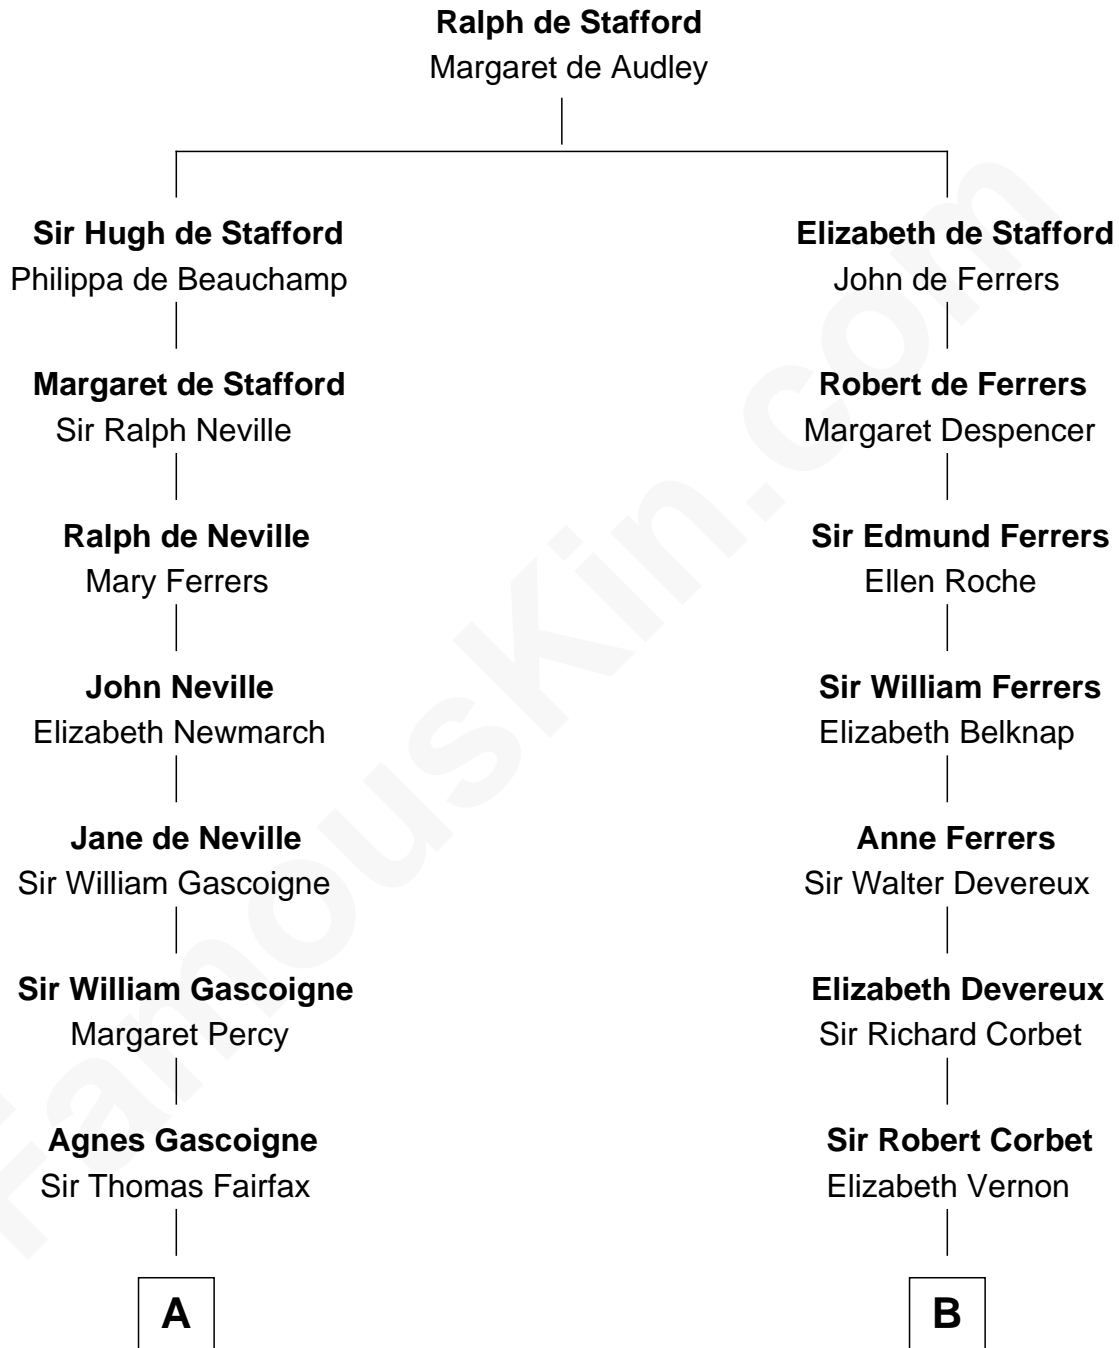

## Relationship Chart of

### Harriet Martineau

*Author of The Hour and the Man*

15th cousin 5 times removed of

**Allen Dulles**

*5th Director of the C.I.A.*

**C**

**Harriet Wadsworth Lathrop**

Rev. Miron Winslow

**Harriet Lathrop Winslow**

Rev. John Welsh Dulles

**Allen Macy Dulles**

Edith Foster

**Allen Dulles**

*5th Director of the C.I.A.*

FamousKin.com