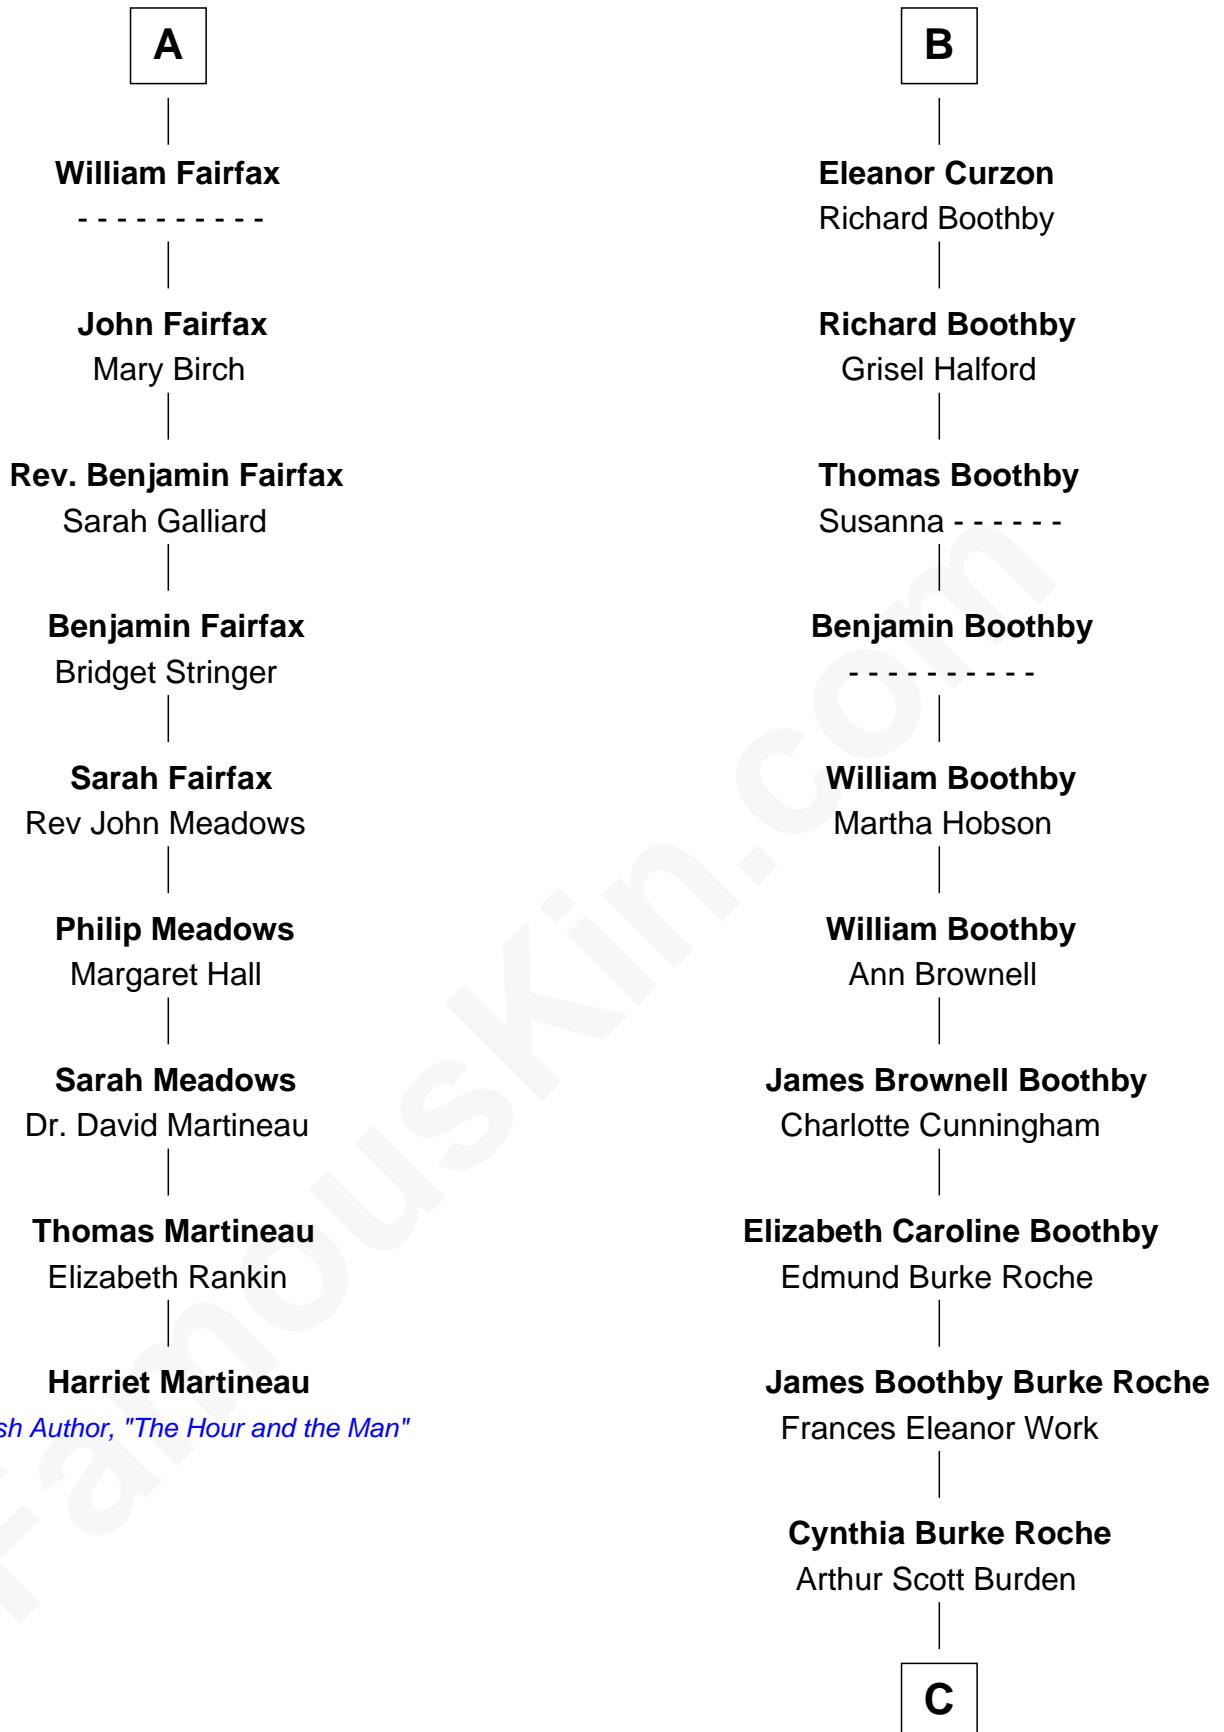

FamousKin.com Relationship Chart of

Harriet Martineau

Author of The Hour and the Man

15th cousin 4 times removed of

Oliver Platt

Movie Actor

Sir Thomas de Beauchamp

Katherine de Mortimer

Joan Fitzalan

Joan Beauchamp

James Butler

Elizabeth Butler

John Talbot

Ann Talbot

Sir Henry Vernon

Thomas Vernon

Anne Ludlow

Eleanor Vernon

Francis Curzon

John Curzon

Millicent Sacheverell

B

C

Eileen Burden
Walter Maynard