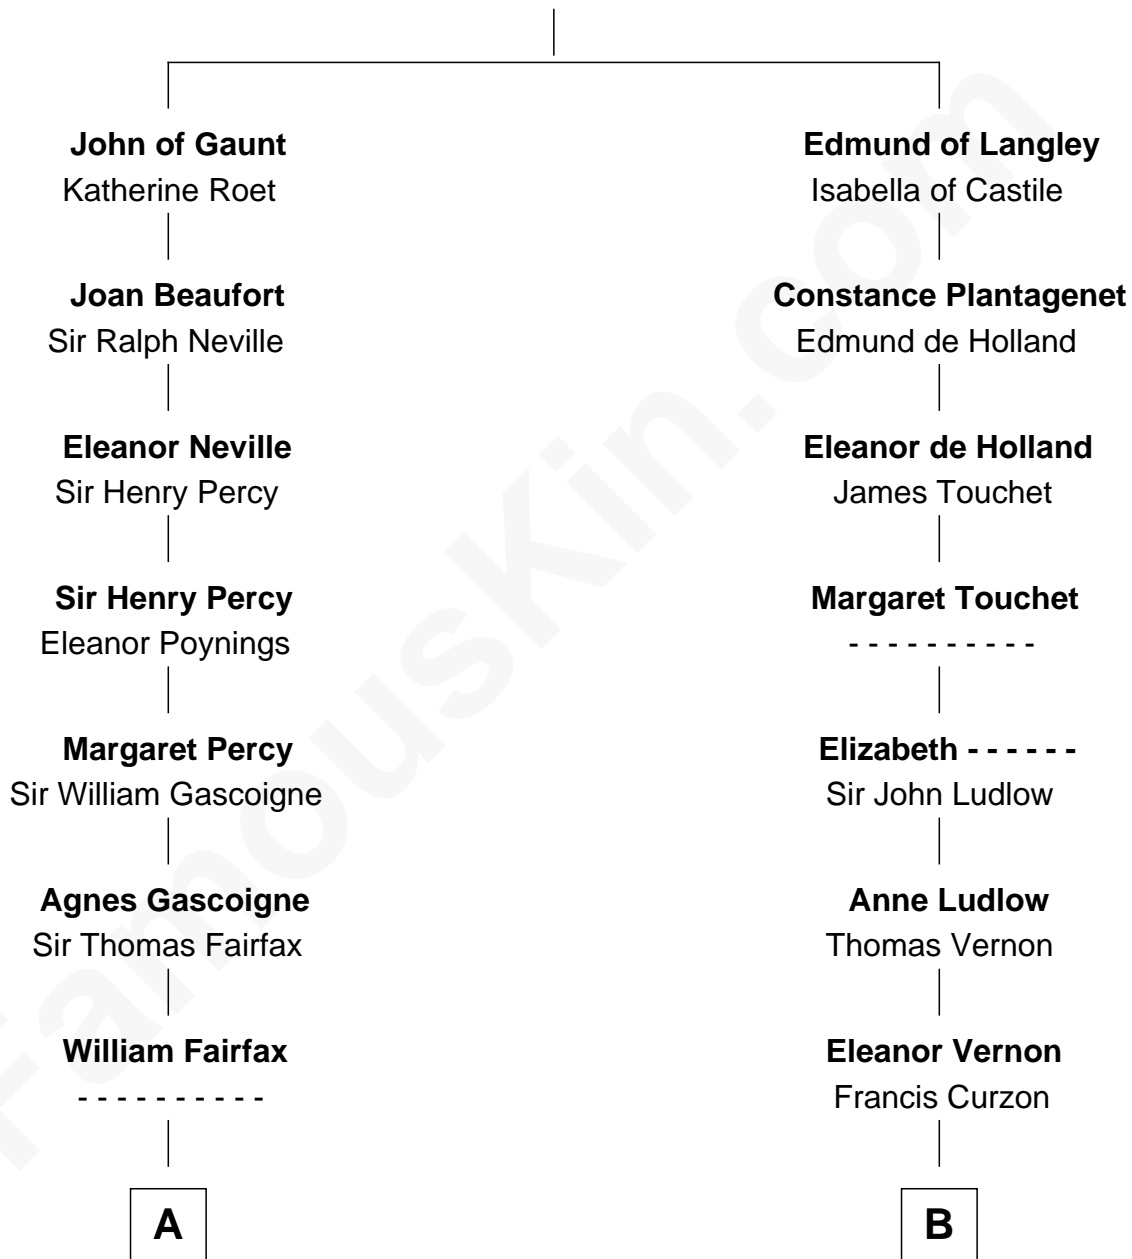

# FamousKin.com Relationship Chart of

**Harriet Martineau**

*Author of The Hour and the Man*

14th cousin 6 times removed of

**Oliver Platt**

*Movie Actor*

**Edward III, King of England**

Philippa of Hainault

**C**

**Cynthia Burke Roche**

Arthur Scott Burden

**Eileen Burden**

Walter Maynard

**Sheila Maynard**

Nicholas Platt

**Oliver Platt**