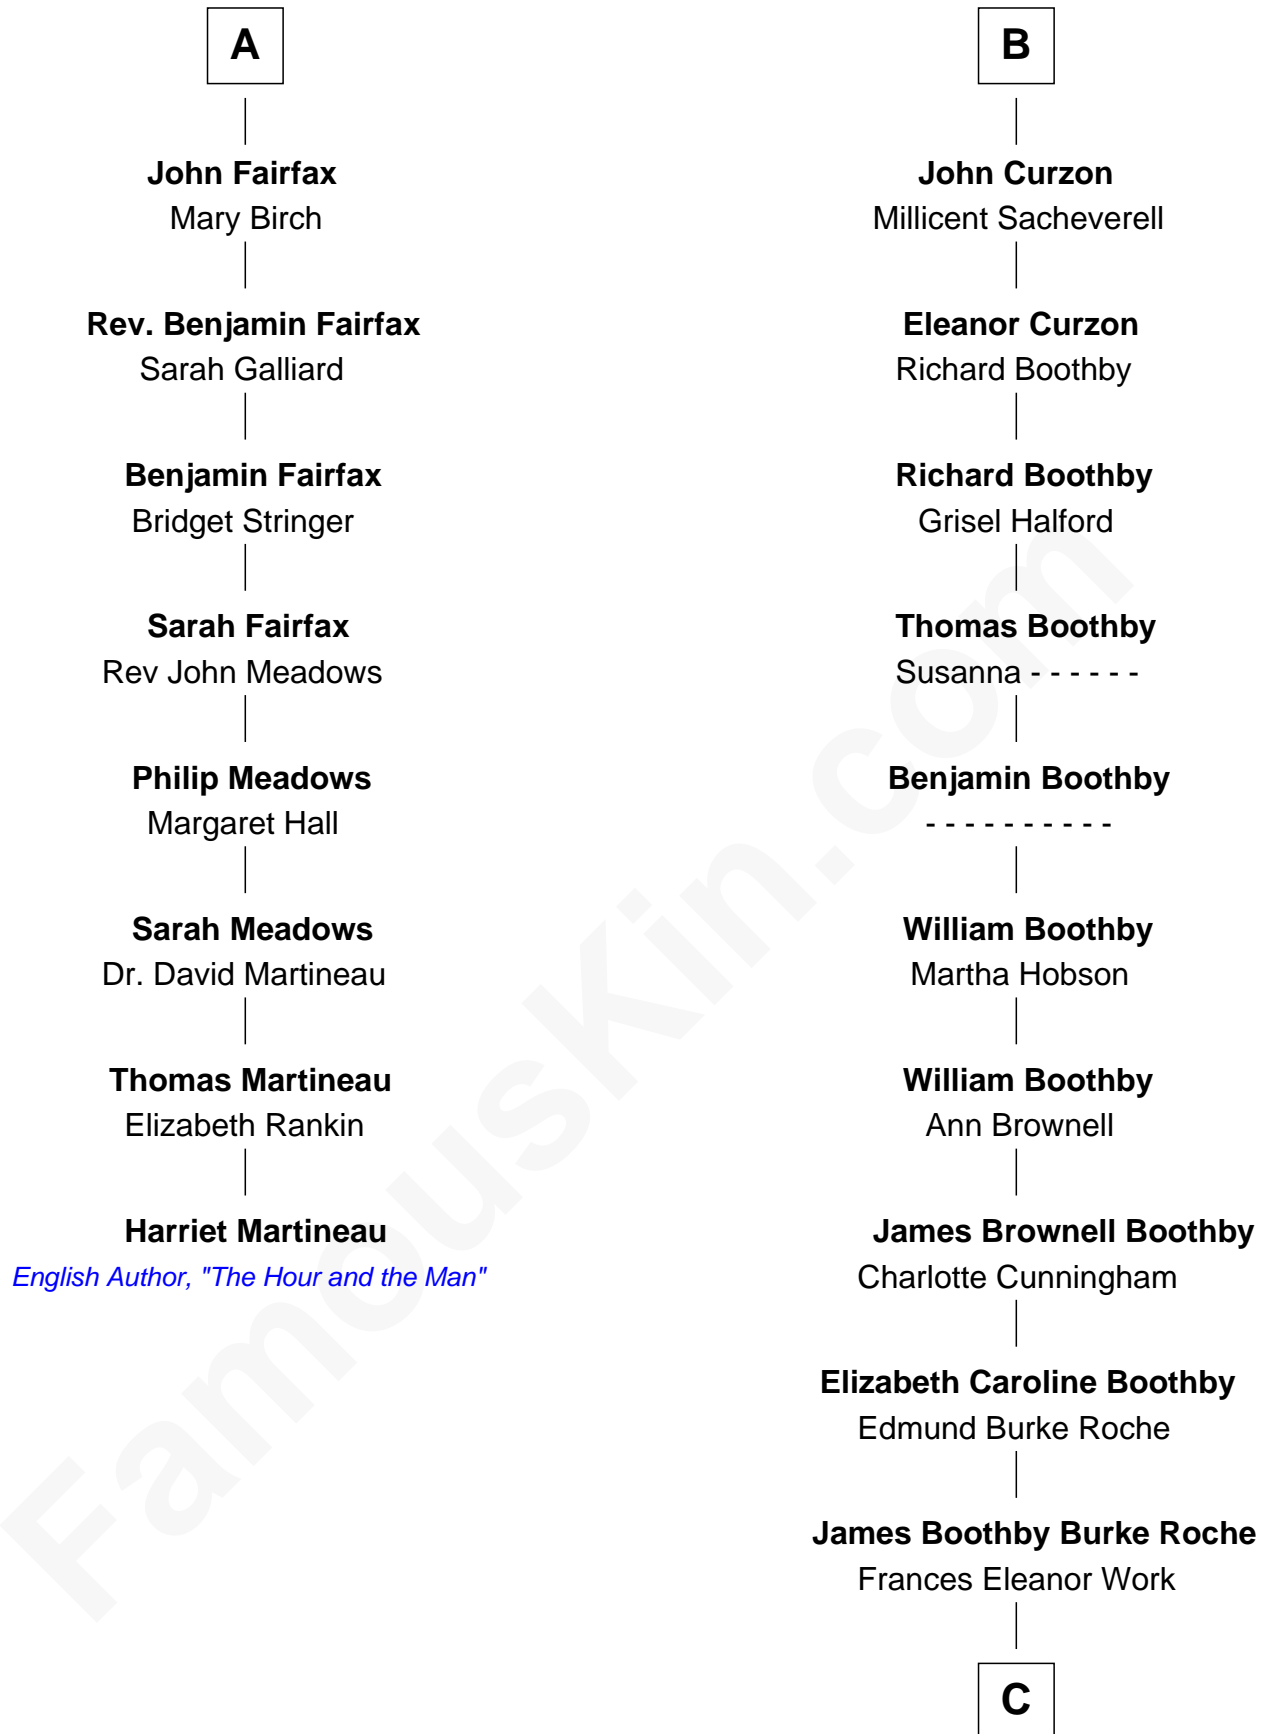

# FamousKin.com Relationship Chart of

**Harriet Martineau**

*Author of The Hour and the Man*

14th cousin 6 times removed of

**Oliver Platt**

*Movie Actor*

**Edward III, King of England**

Philippa of Hainault

**C**

**Cynthia Burke Roche**

Arthur Scott Burden

**Eileen Burden**

Walter Maynard

**Sheila Maynard**

Nicholas Platt

**Oliver Platt**