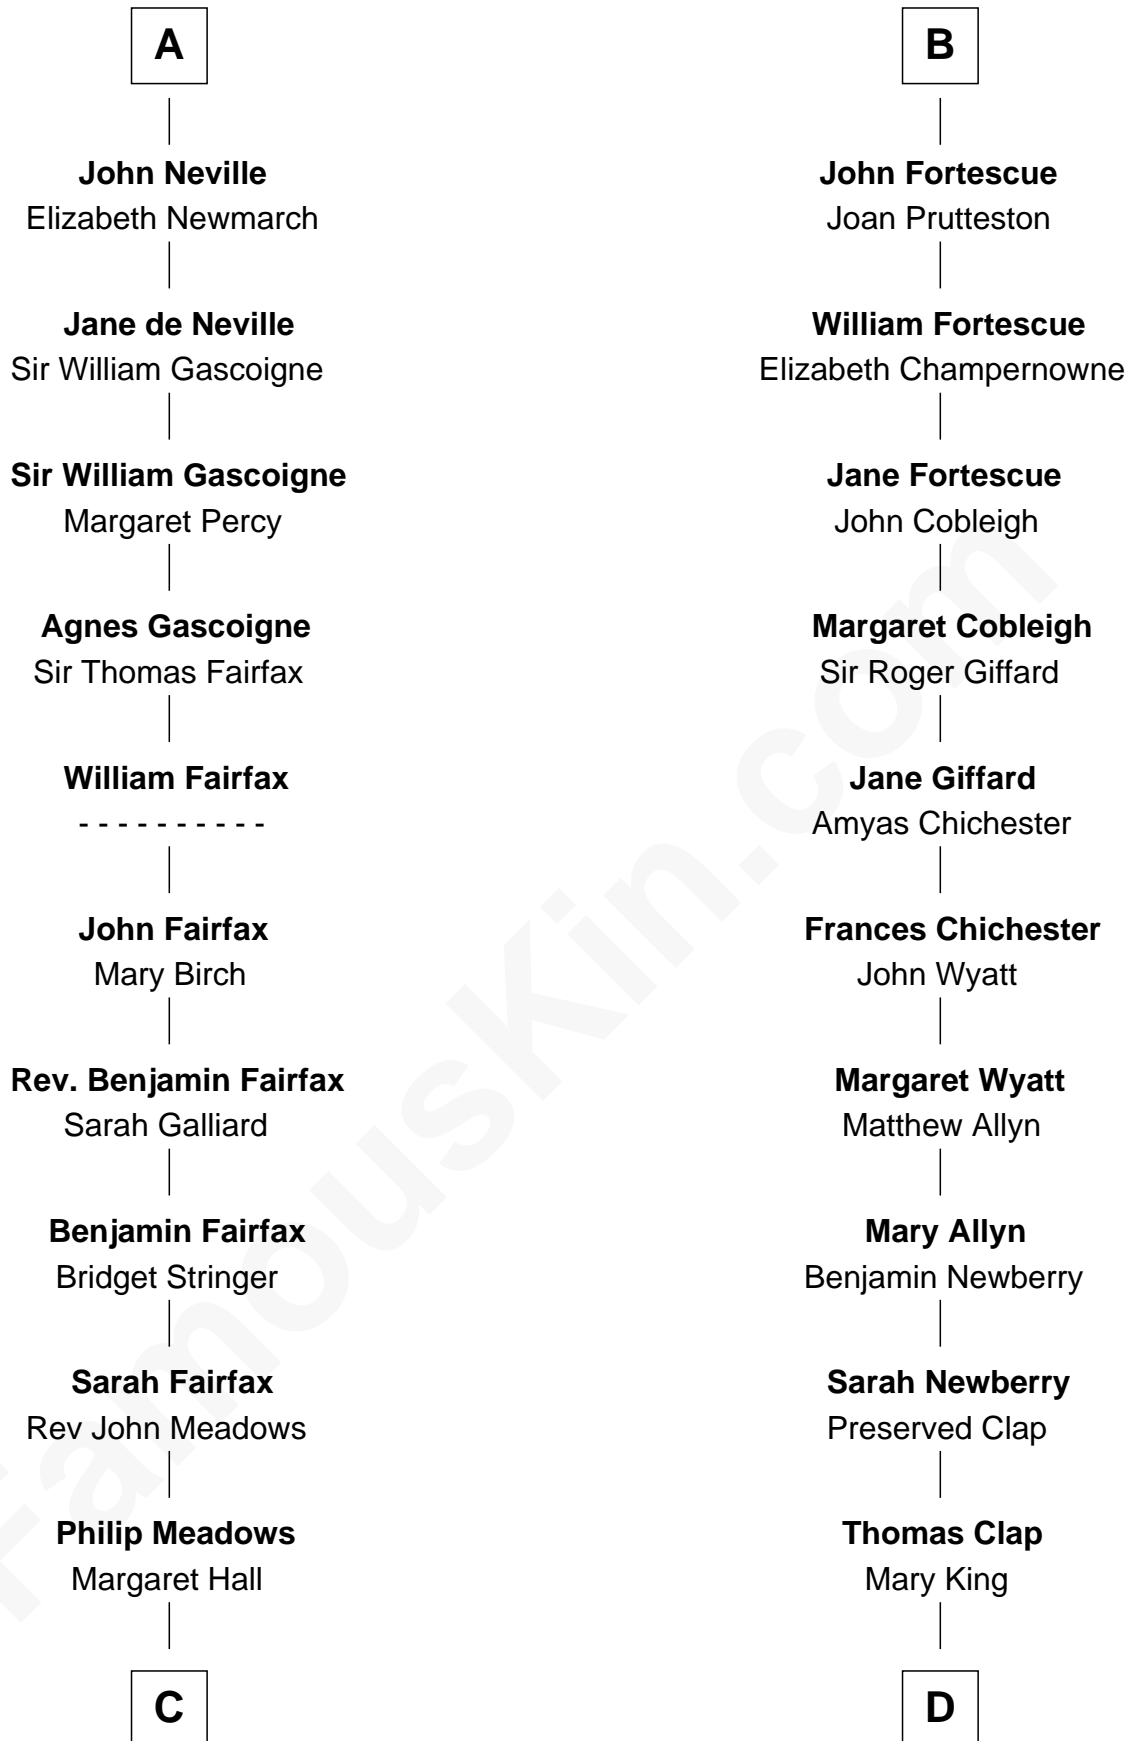

# FamousKin.com Relationship Chart of

**Harriet Martineau**

*Author of The Hour and the Man*

19th cousin 1 time removed of

**Lewis Henry Morgan**

*Pioneering Anthropologist*

**Sir Geoffrey FitzPiers**

Aveline de Clare

**C**

**Sarah Meadows**  
Dr. David Martineau

**Thomas Martineau**  
Elizabeth Rankin

**Harriet Martineau**  
*English Author, "The Hour and the Man"*

**D**

**Elijah Clap**  
Mary Benton

**Mary Clap**  
Lemuel Steele

**Harriet Steele**  
Jedediah Morgan

**Lewis Henry Morgan**  
*Pioneering Anthropologist*

FamousKin.com