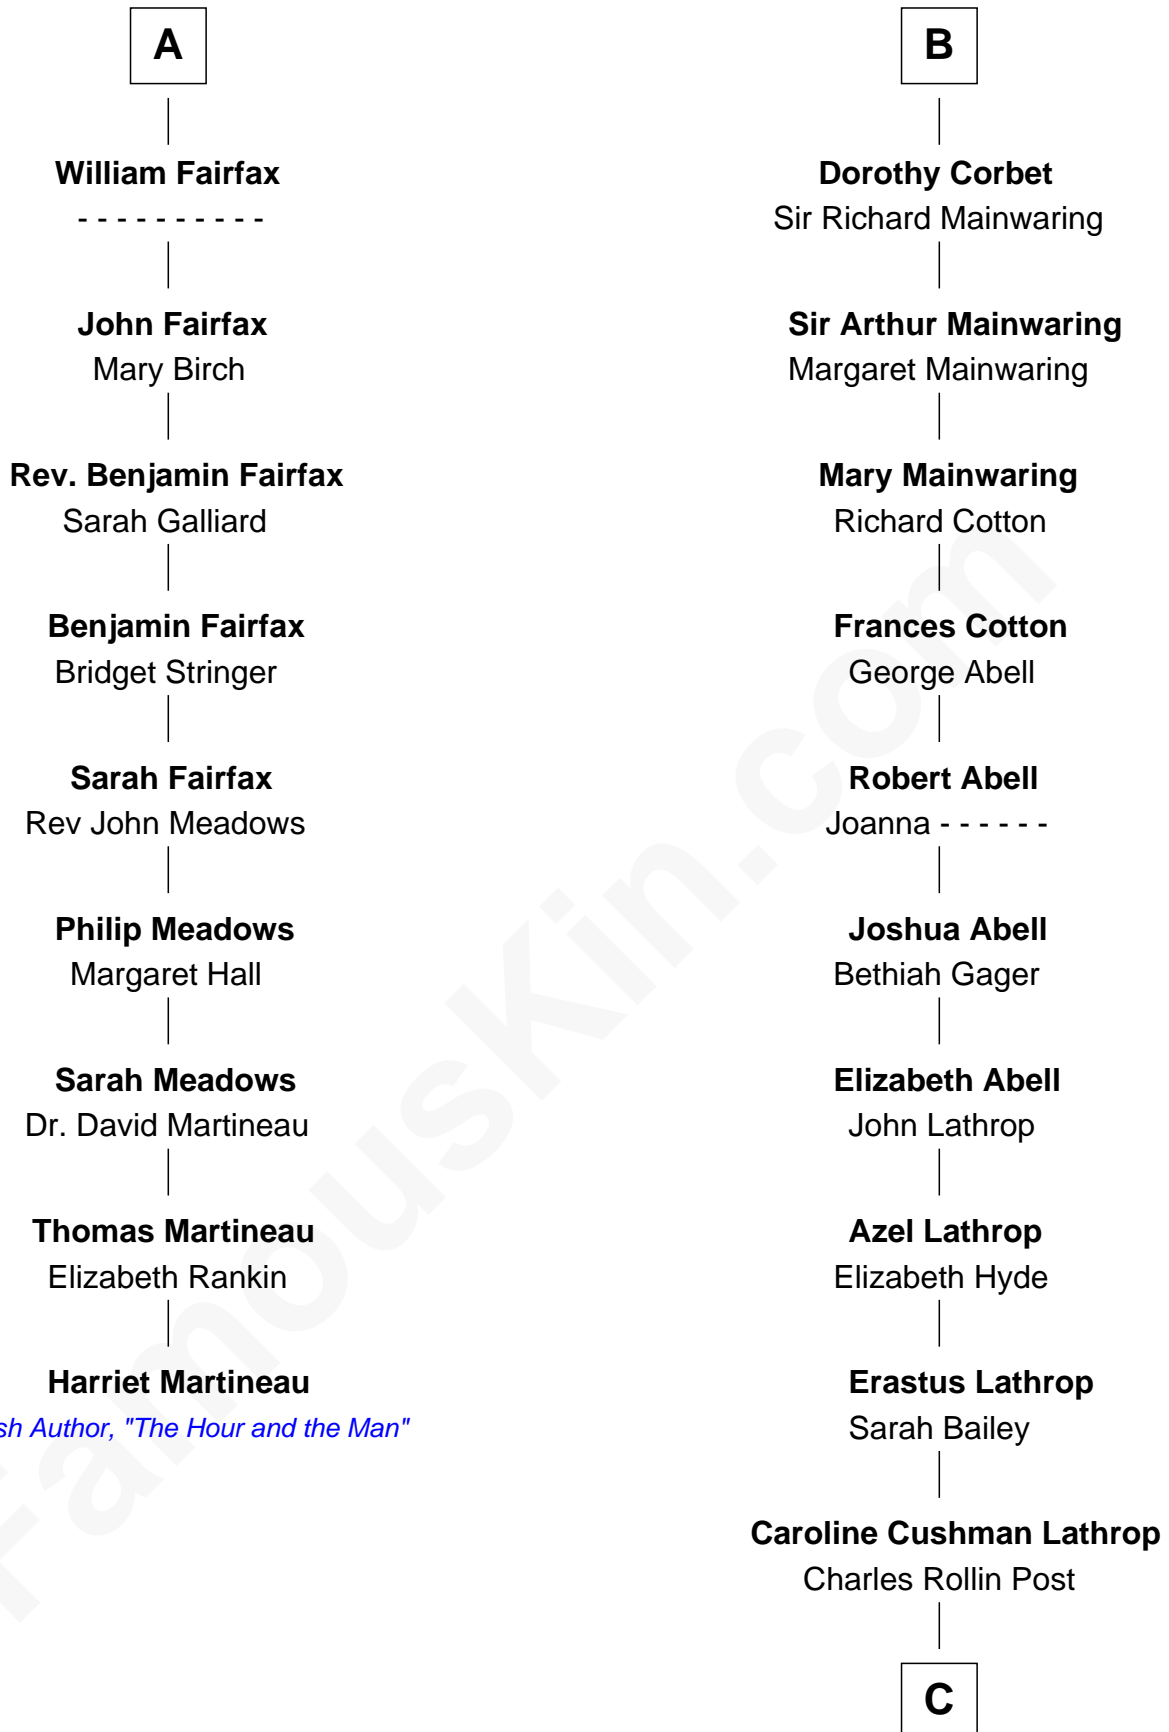

FamousKin.com Relationship Chart of

Harriet Martineau

Author of The Hour and the Man

15th cousin 3 times removed of

Marjorie Post

Founder of General Foods

Henry Plantagenet

Maud de Chaworth

John Talbot

Ann Talbot

Sir Henry Vernon

Elizabeth Vernon

Sir Robert Corbet

B

C

Charles William Post
Elle Letitia Merriweather