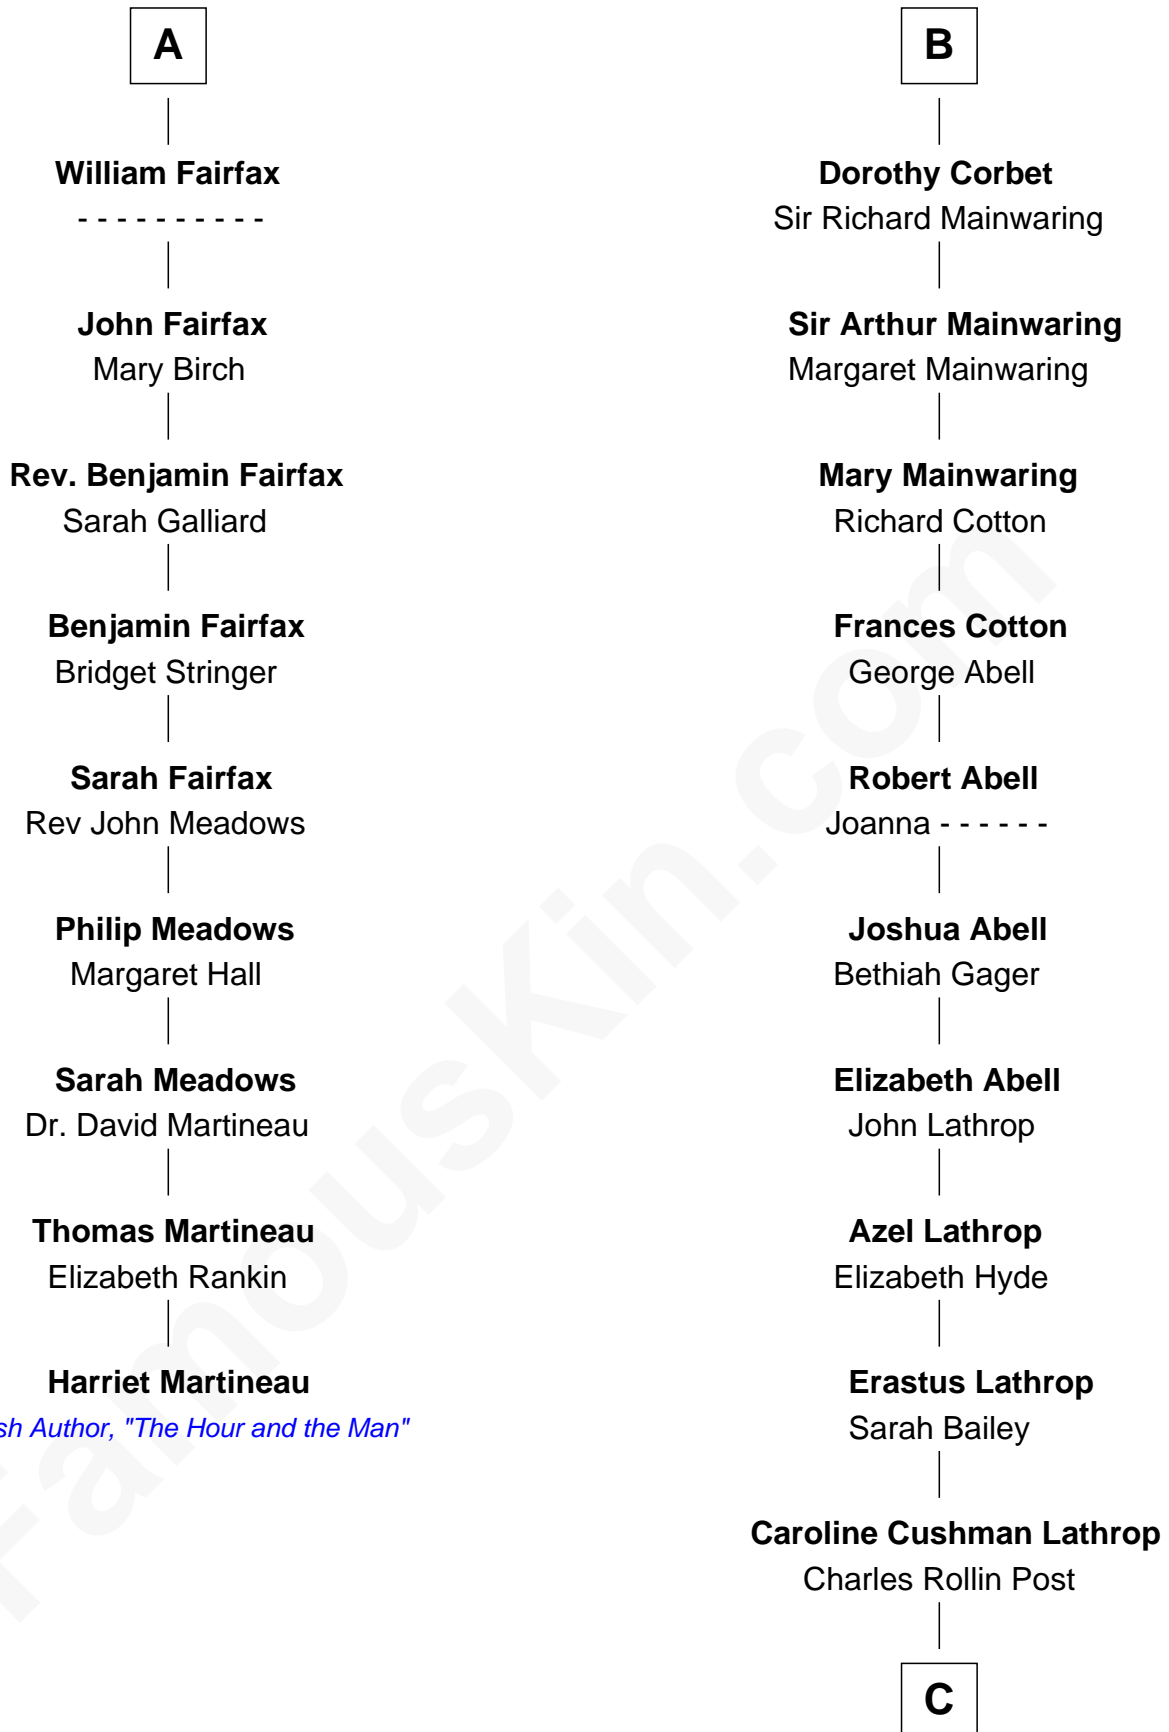

FamousKin.com

Relationship Chart of

Harriet Martineau

Author of The Hour and the Man

15th cousin 3 times removed of

Marjorie Post

Founder of General Foods

C

Charles William Post
Elle Letitia Merriweather

Marjorie Post
Founder of General Foods

FamousKin.com