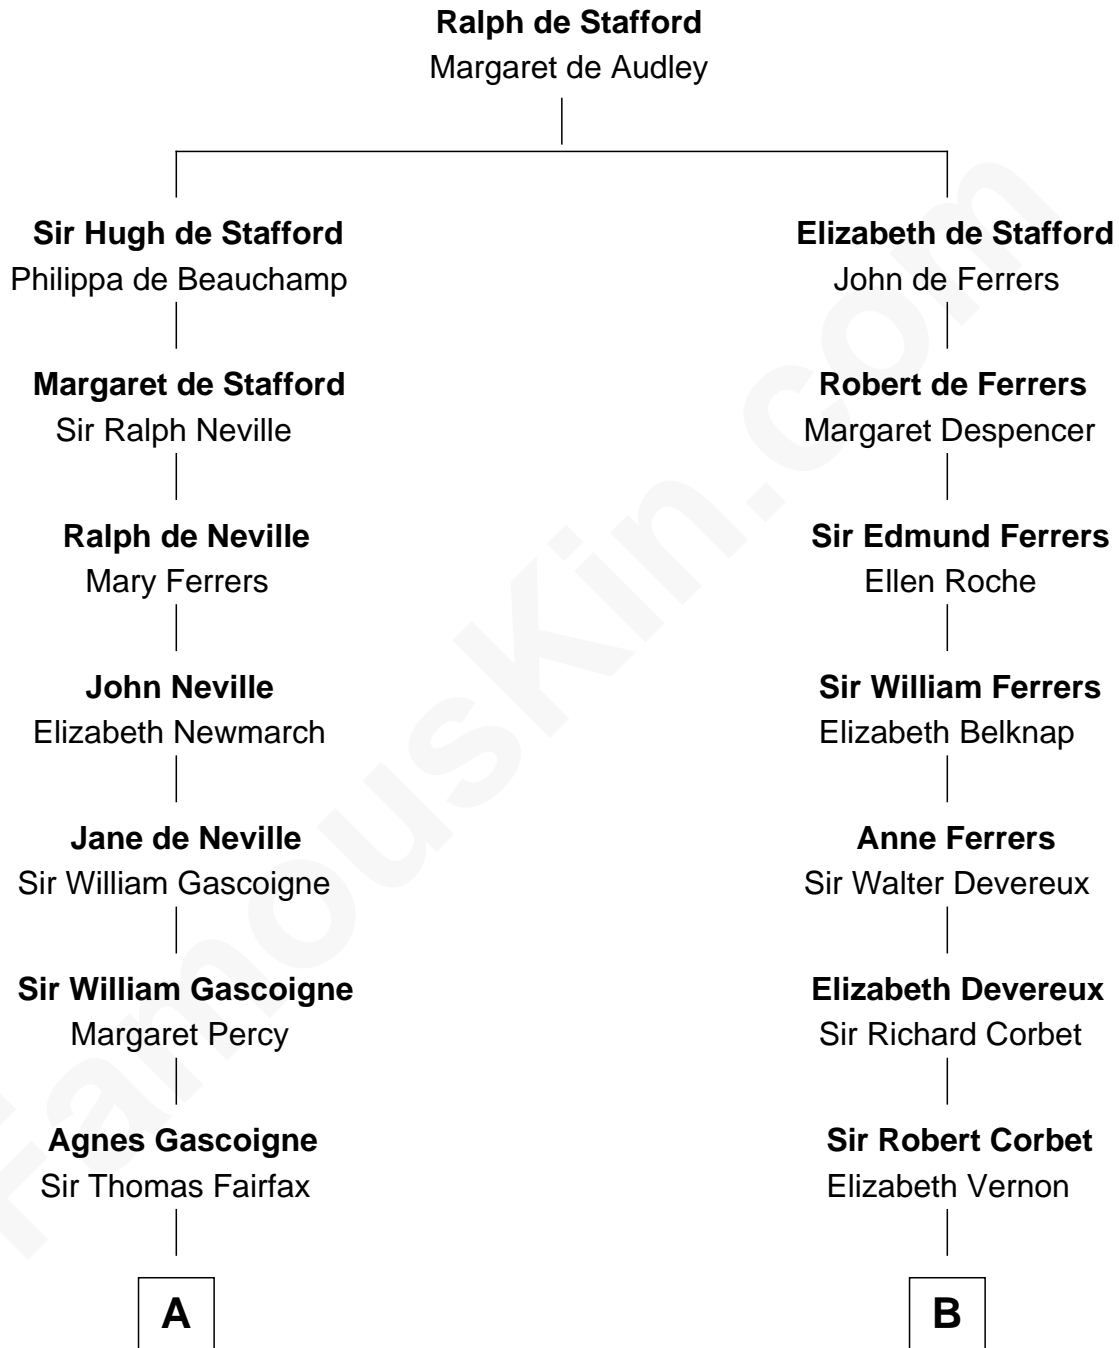

FamousKin.com

Relationship Chart of

Harriet Martineau

Author of The Hour and the Man

15th cousin 3 times removed of

Marjorie Post

Founder of General Foods

C

Charles William Post
Elle Letitia Merriweather

Marjorie Post
Founder of General Foods

FamousKin.com