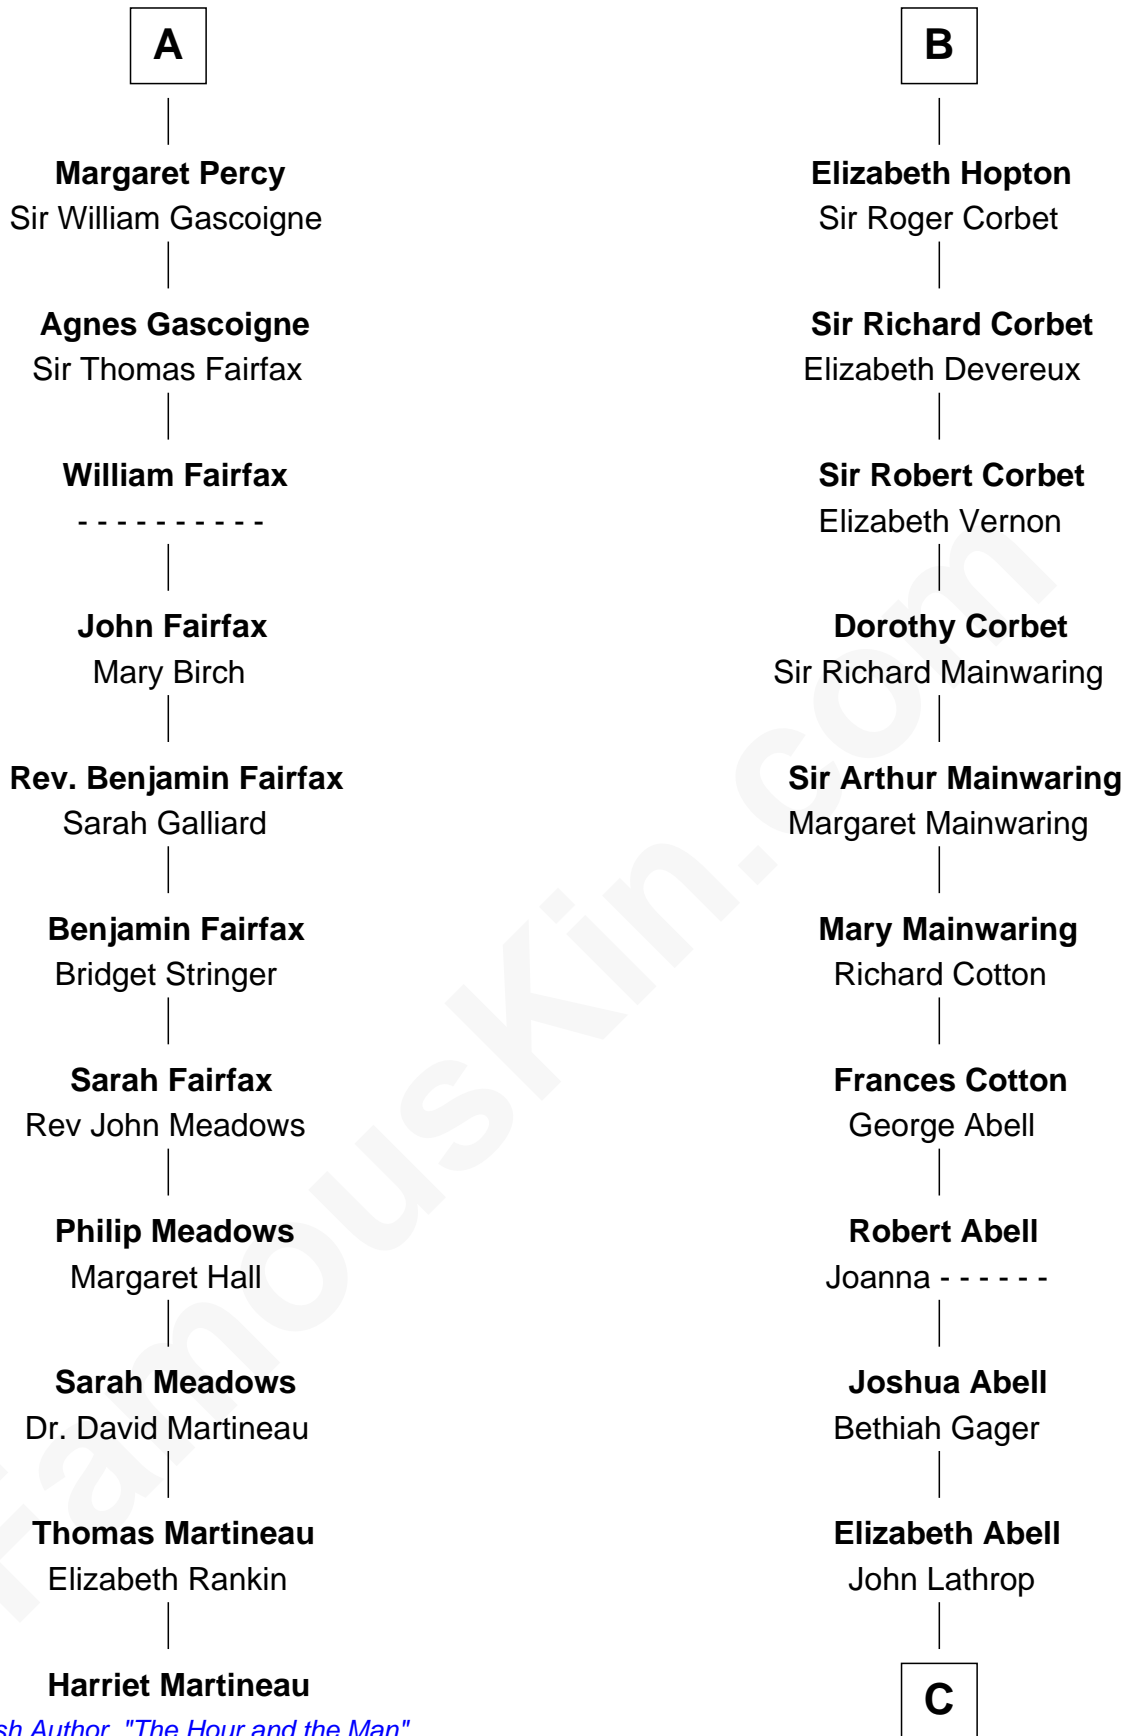

FamousKin.com

Relationship Chart of

Harriet Martineau

Author of The Hour and the Man

17th cousin 4 times removed of

Marjorie Post

Founder of General Foods

C

Azel Lathrop
Elizabeth Hyde

Erastus Lathrop
Sarah Bailey

Caroline Cushman Lathrop
Charles Rollin Post

Charles William Post
Elle Letitia Merriweather

Marjorie Post
Founder of General Foods