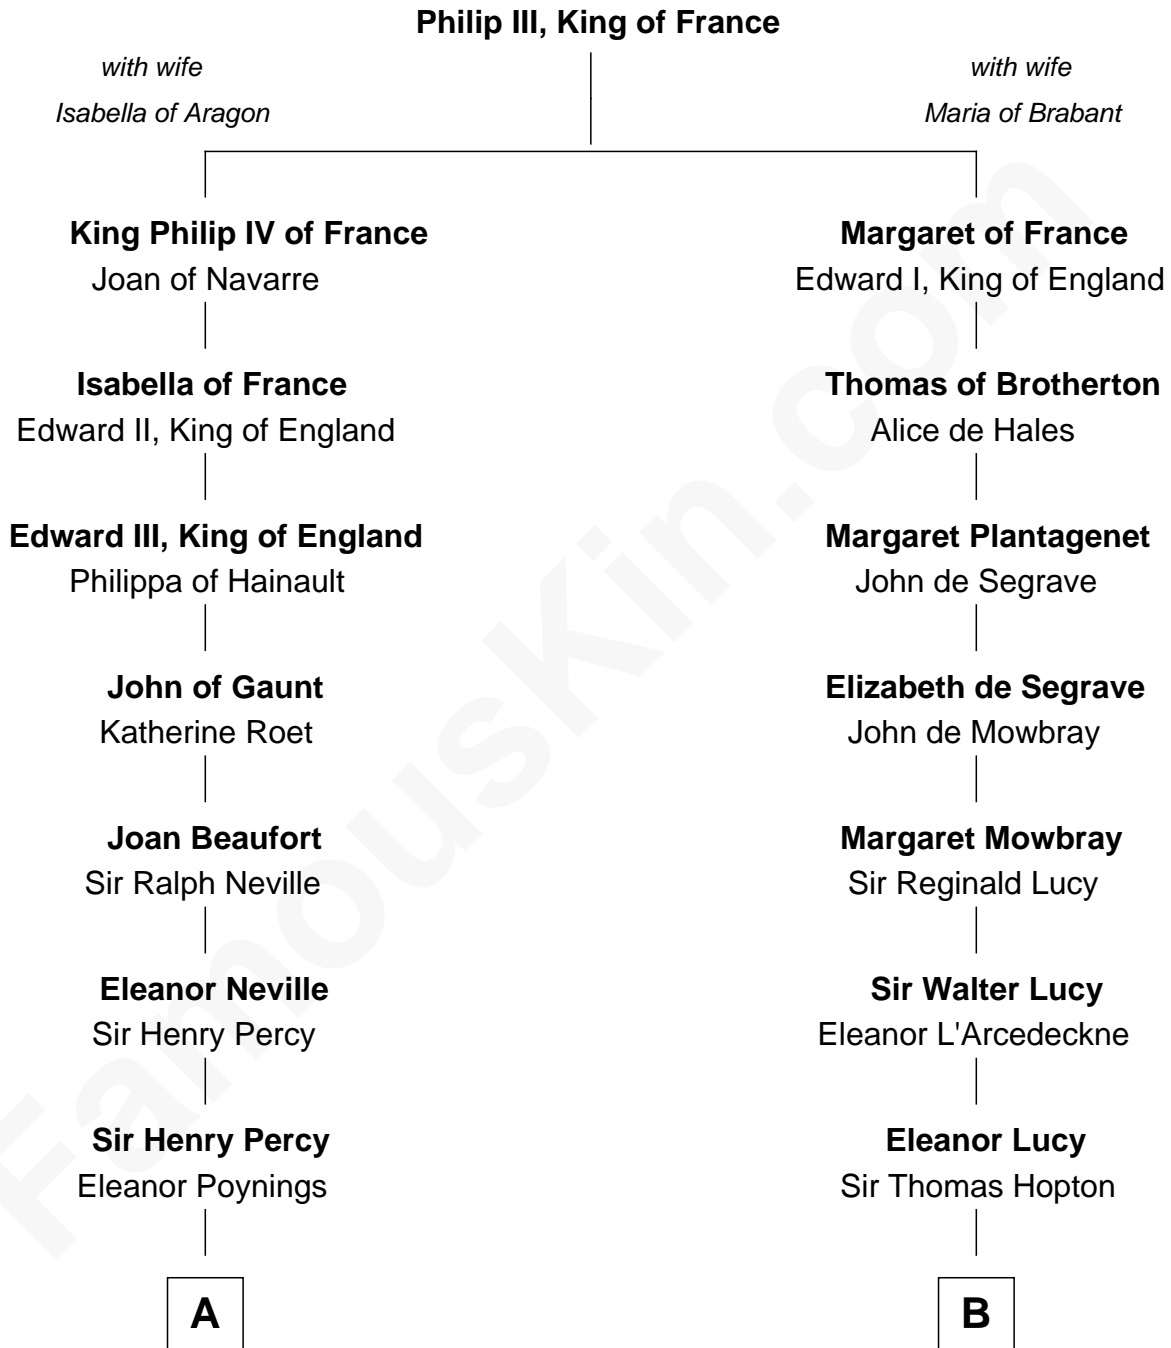

FamousKin.com

Relationship Chart of

Harriet Martineau

Author of The Hour and the Man

17th cousin 4 times removed of

Marjorie Post

Founder of General Foods

C

Azel Lathrop
Elizabeth Hyde

Erastus Lathrop
Sarah Bailey

Caroline Cushman Lathrop
Charles Rollin Post

Charles William Post
Elle Letitia Merriweather

Marjorie Post
Founder of General Foods