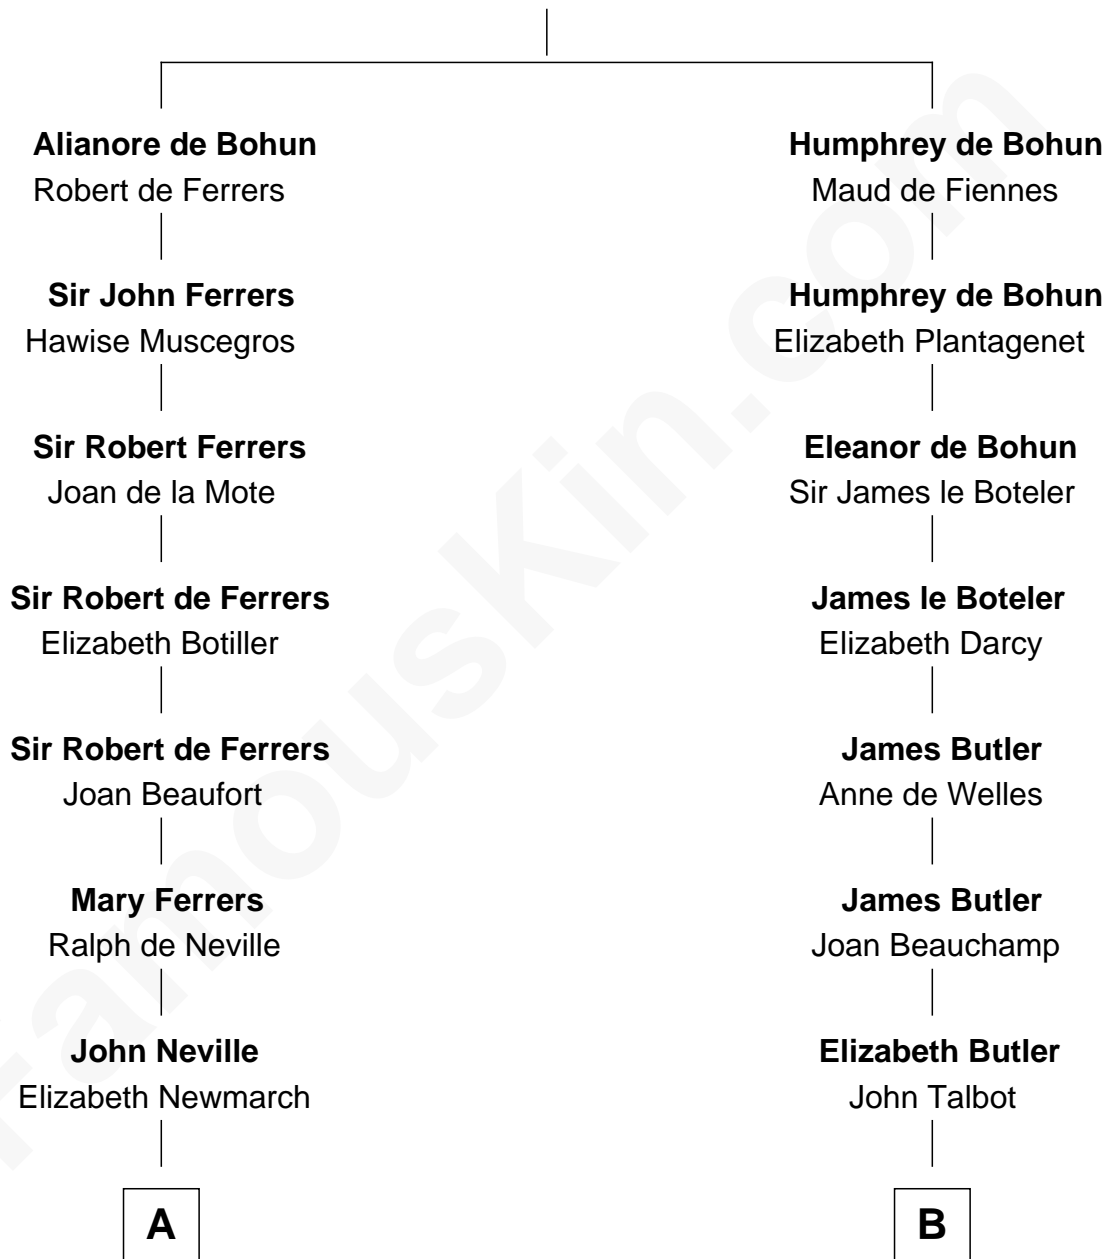

## Relationship Chart of

### Harriet Martineau

*Author of The Hour and the Man*

18th cousin 2 times removed of

### Marjorie Post

*Founder of General Foods*

**Sir Humphrey de Bohun**

Eleanor de Braiose

**C**

**Thomas Martineau**

Elizabeth Rankin

**Harriet Martineau**